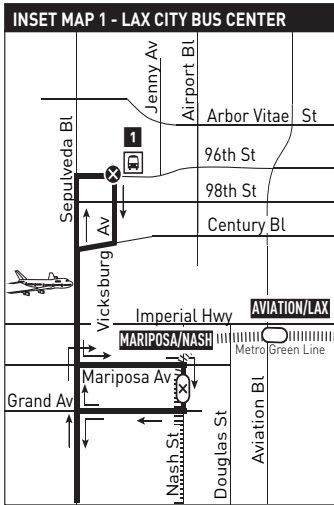

EL SEGUNDO

- MAP NOTES**
- 1 LAX City Bus Center**
Metro 42, 111, 117, 232, 439, 626, 715; C6; T8; BBB3, R3; BC109
 - 2 Plaza El Segundo**
Metro 125, 232 (N/B only); BC109
 - 3 King Harbor**
Metro 130, 232; BC102; T3
 - 4 PCH Transitway Station**
Freeway Level: Metro 445;
Street Level: Metro 205, 232; T7; CE448; DASH Wilmington
 - 5 L.A. Harbor College**
Metro 205, 232
 - 6 Long Beach Transit Mall**
Metro 232, 577X; T3; CE142; LB1, 7, 21, 22, 23, 46, 51, 52, 61, 62, 63, 66, 81, 91, 92, 93, 94, 96, 111, 112, 172, 173, 174, 181, 182, 191, 192, 193; ZAP; LB Passport A, B, C, D

- INSET 2 - DOWNTOWN LONG BEACH**
- Route of Line 232
 - Timepoint
 - Metro Rail Station
 - Metro Rail
 - Connecting Line
 - Long Beach Transit

HARBOR CITY

WILMINGTON

SEE INSET # 2

LOS ANGELES RIVER