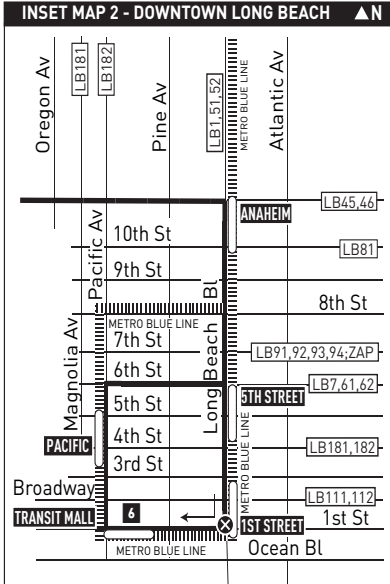

1. **INSET 2 - DOWNTOWN LONG BEACH**
2. Route of Line 232
   - Timepoint
   - Metro Rail Station
   - Metro Rail
   - Connecting Line
   - Long Beach Transit

HARBOR CITY

WILMINGTON

SEE INSET # 2

LOS ANGELES RIVER