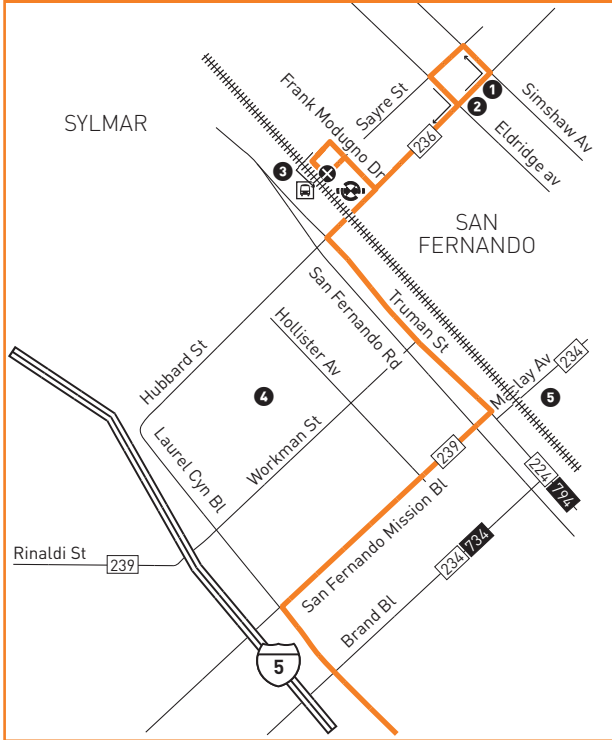

ROUTE MAP

INSET MAP 1

INSET MAP 2

LEGEND

- Route of Line 230
- Route of Orange Line
- Timepoint
- Metro Orange Line Station
- Transit Center
- Metrolink Station
- LADOT Commuter Express

INSET MAP 2 LEGEND

- Farmers Market Detour - Sundays 6:00a.m. - 3:00p.m.
- Los Angeles River

- MAP NOTES**
- 1 El Cariso Regional Park**
 - 2 Mission College**
 - 3 Sylmar Station**
Metro 230, 236, 239, 292, 734, 794; CE574; Antelope Valley Metrolink Line
 - 4 Las Palmas Park**
 - 5 San Fernando Courthouse and City Hall**
 - 6 San Fernando High School**
 - 7 Richie Valens Park**
 - 8 Valley Plaza**
 - 9 Laurel Plaza**
 - 10 CBS Studio Center**
 - 11 Farmers Market (Sundays)**