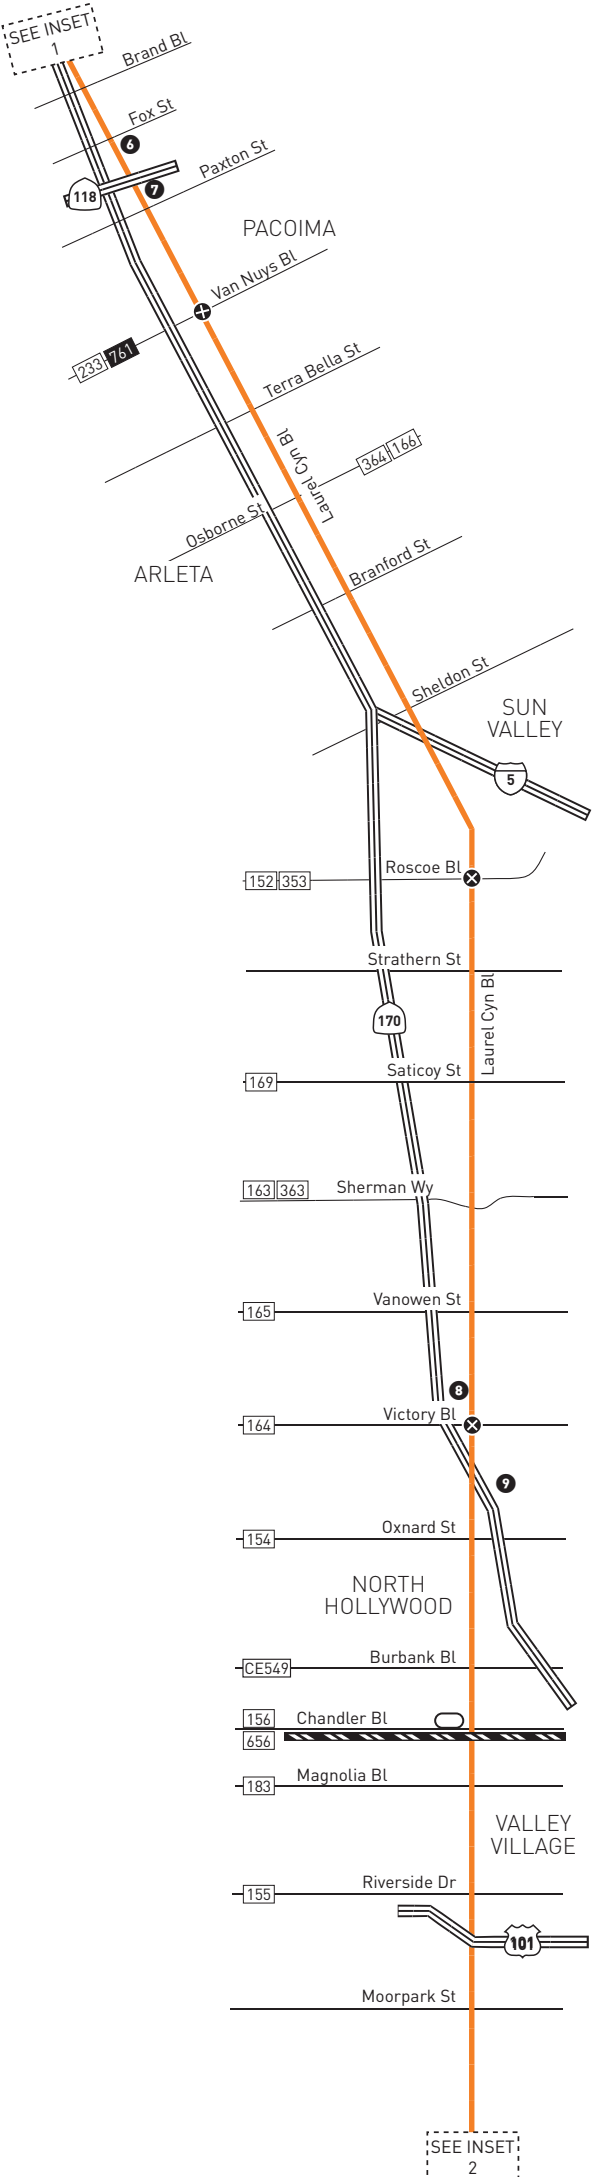

ROUTE MAP

INSET MAP 1

INSET MAP 2

LEGEND

- Route of Line 230
- Route of Orange Line
- Timepoint
- Metro Orange Line Station
- Transit Center
- Metrolink Station
- LADOT Commuter Express

INSET MAP 2 LEGEND

- Farmers Market Detour - Sundays 6:00a.m. - 3:00p.m.
- Los Angeles River