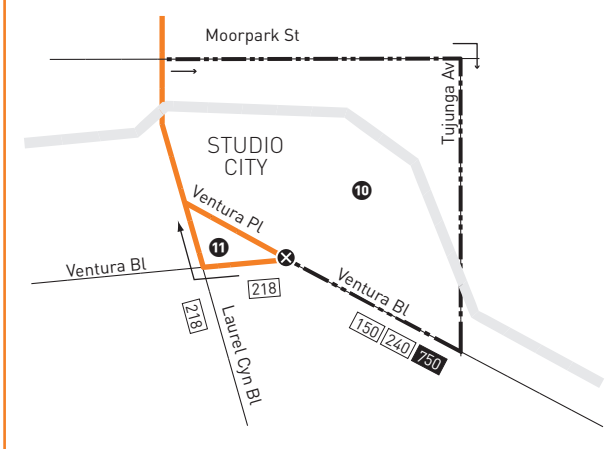

ROUTE MAP

INSET MAP 1

INSET MAP 2

LEGEND

- Route of Line 230
- Route of Orange Line
- Timepoint
- Metro Orange Line Station
- Transit Center
- Metrolink Station
- LADOT Commuter Express

INSET MAP 2 LEGEND

- Farmers Market Detour - Sundays 6:00a.m. - 3:00p.m.
- Los Angeles River

- MAP NOTES**
- 1 El Cariso Regional Park**
 - 2 Mission College**
 - 3 Sylmar Station**
Metro 230, 236, 239, 292, 734, 794; CE574; Antelope Valley Metrolink Line
 - 4 Las Palmas Park**
 - 5 San Fernando Courthouse and City Hall**
 - 6 San Fernando High School**
 - 7 Richie Valens Park**
 - 8 Valley Plaza**
 - 9 Laurel Plaza**
 - 10 CBS Studio Center**
 - 11 Farmers Market (Sundays)**

Special Notes

- B** Operates on school days only. Phone Metro for days of operation.
- C** Departs Mission College and serves San Fernando High School.
- D** Trip originates at Laurel Canyon Blvd. & Fox St. nine minutes before time shown. Also, trip operates school Tuesdays only.
- E** Trip originates at Laurel Canyon & Victory Blvds ten minutes before time shown.