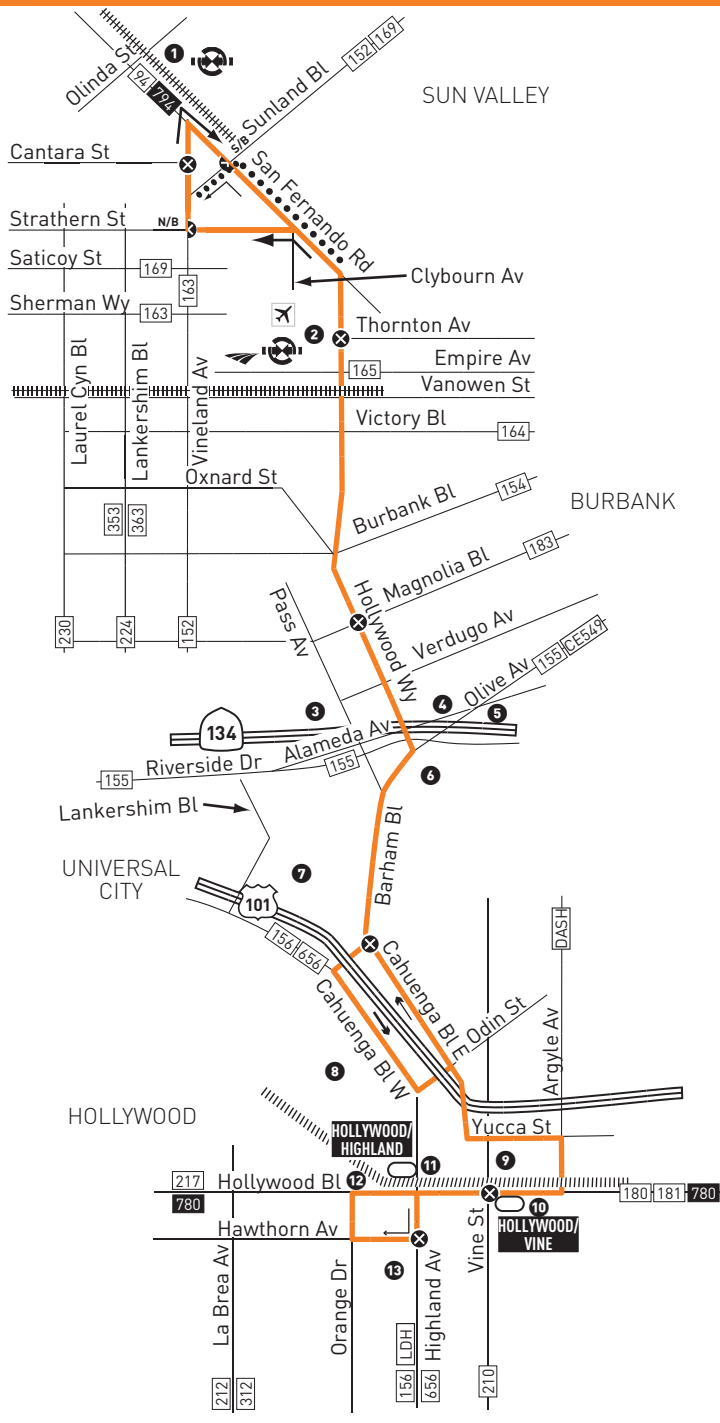

- Route of Line 222
- ..... Early morning and Late night Route of Line 222 Northbound
- ||||| Metro Red Line
- ⊗ Timepoint
- Metro Red Line Station
- ✈ Airport
- Amtrak Station
- Metrolink Station
- CE LADOT Commuter Express
- LD LADOT DASH

MAP NOTES

1. **1 Sun Valley Station**
   Antelope Valley Metrolink Line
2. **2 Bob Hope Airport**
   Transfers to Metro 94, 794 & 165 (on Empire Av)
3. **3 Warner Bros. Ranch**
4. **4 NBC Studios**
5. **5 Disney Studios**
6. **6 Warner Bros. Studios**
7. **7 Universal Studios**
8. **8 Hollywood Bowl**
9. **9 Capital Records Building & Pantages Theatre**
10. **10 Hollywood/Vine Station**
    Metro 180, 181, 210, 212, 222, 217, 312, 780; LDH
11. **11 Hollywood/Highland Station**
    Metro 156, 212, 222, 217, 312, 656 (Owl), 780; LDH
12. **12 Kodak Theatre, Grauman's Chinese Theatre & Disney's El Capitan Theatre**
13. **13 Hollywood High School**