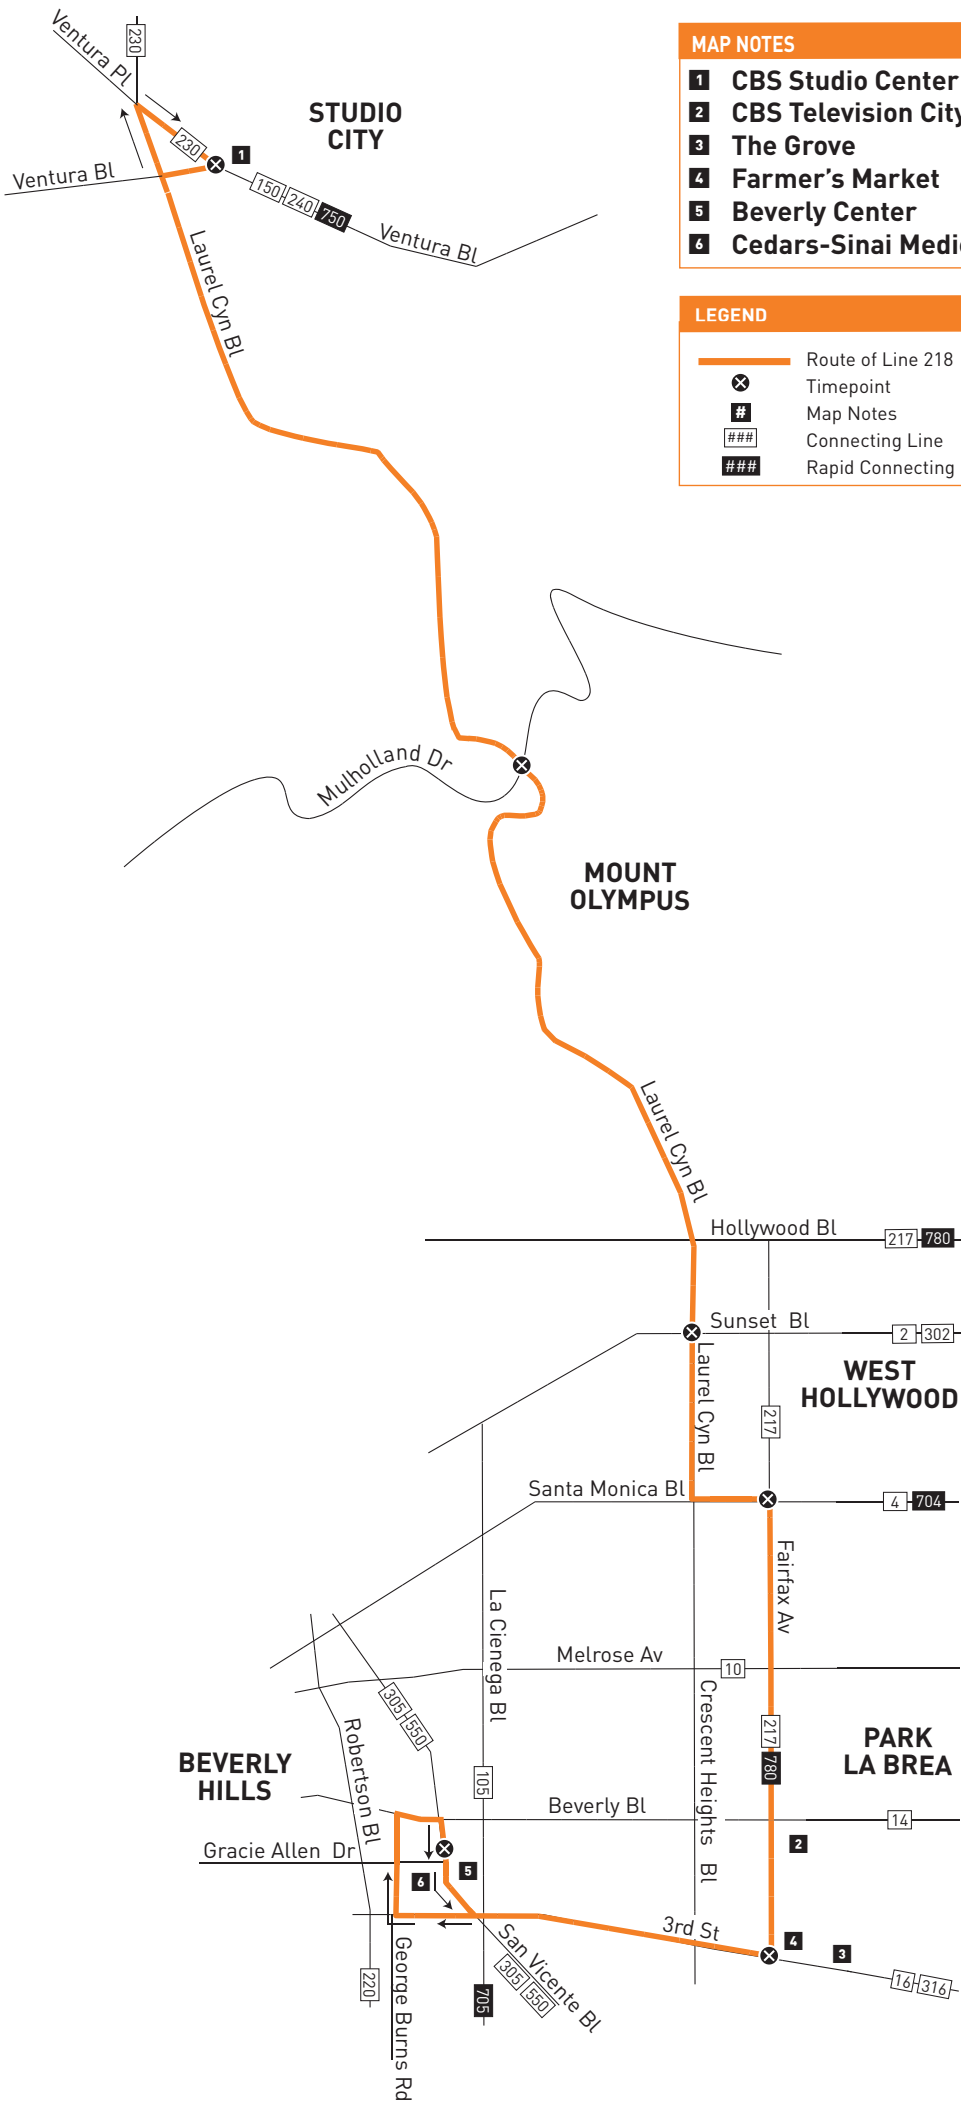

Sunday and Holiday Schedule

218

Southbound (Approximate Times)

STUDIO CITY	LOS ANGELES		WEST HOLLYWOOD	PARK LA BREA	LOS ANGELES
Ventura Pl & Ventura Bl	Laurel Canyon & Mulholland	Laurel Canyon & Sunset	Fairfax & Santa Monica	Fairfax & 3rd	Cedars-Sinai Medical Center
6:20A	6:25A	6:32A	6:35A	6:40A	6:45A
7:00	7:05	7:12	7:15	7:20	7:25
7:40	7:45	7:52	7:55	8:00	8:05
8:20	8:27	8:35	8:39	8:44	8:49
9:00	9:07	9:15	9:19	9:24	9:29
9:40	9:47	9:55	9:59	10:05	10:12
10:20	10:28	10:36	10:40	10:46	10:53
11:00	11:08	11:16	11:20	11:26	11:33
11:40	11:48	11:56	12:00P	12:06P	12:13P
12:20P	12:28P	12:36P	12:40	12:46	12:53
1:00	1:08	1:16	1:20	1:26	1:33
1:40	1:48	1:56	2:00	2:06	2:13
2:20	2:28	2:36	2:40	2:46	2:53
3:00	3:08	3:17	3:21	3:28	3:34
3:40	3:48	3:57	4:01	4:08	4:14
4:20	4:28	4:37	4:41	4:48	4:54
5:00	5:08	5:17	5:21	5:28	5:34
5:40	5:48	5:57	6:01	6:06	6:11
6:20	6:27	6:34	6:38	6:43	6:48

MAP NOTES

- 1** CBS Studio Center
- 2** CBS Television City
- 3** The Grove
- 4** Farmer's Market
- 5** Beverly Center
- 6** Cedars-Sinai Medical Center

LEGEND

-  Route of Line 218
-  Timepoint
-  Map Notes
-  Connecting Line
-  Rapid Connecting Line