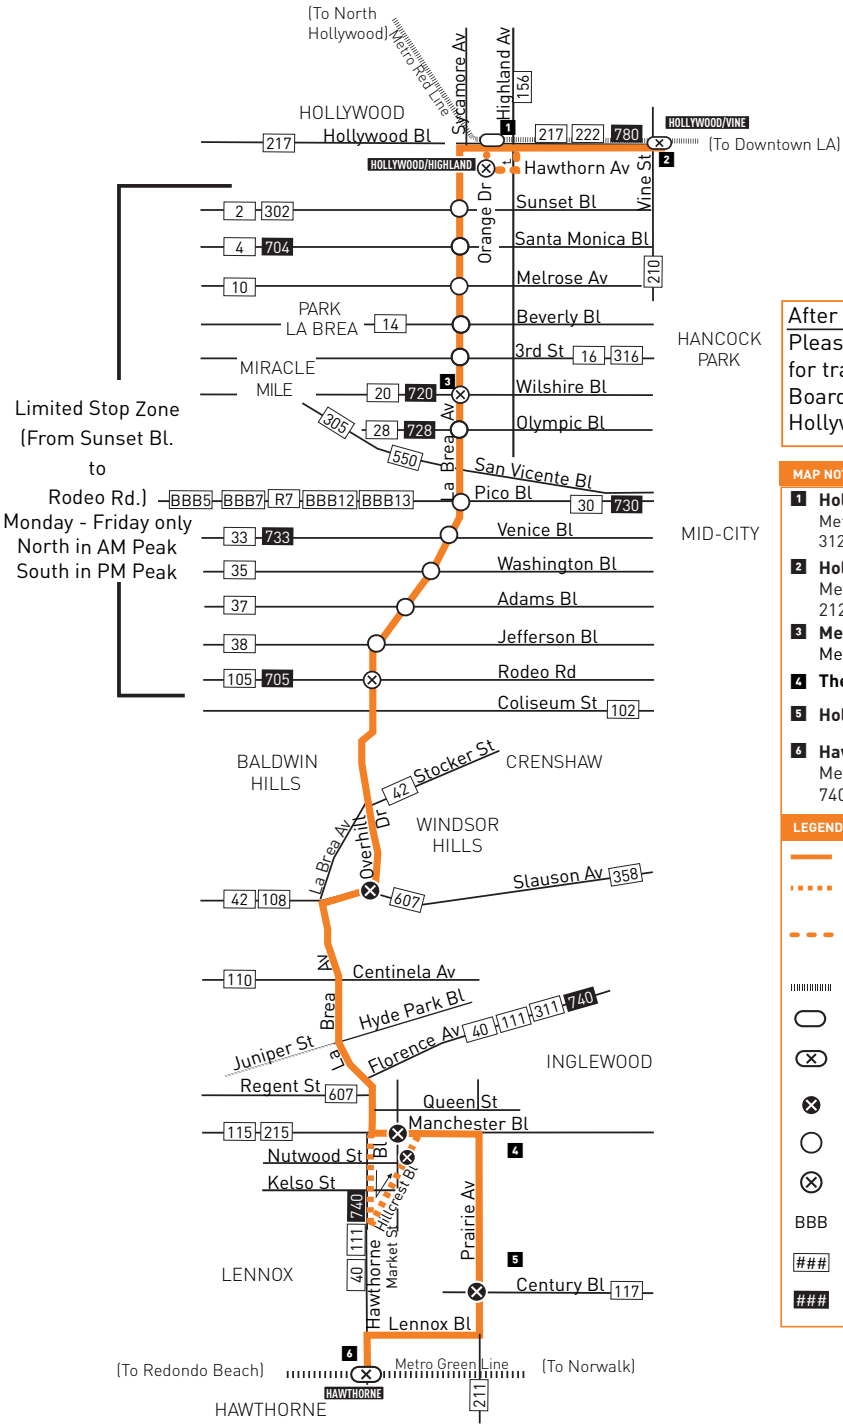

After 7:00pm in Hollywood:
Please use Line 217, or 222,
for travel east of Highland Av.
Board southbound Line 212 on
Hollywood Bl. at Sycamore Av.

MAP NOTES

- **1 Hollywood/Highland Red Line Station**
  Metro 156, 212, 217, 222, 312, 656 (Owl Trips), 780; DASH
- **2 Hollywood/Vine Red Line Station**
  Metro 180, 181, 210, 212, 222, 217, 312, 780; DASH
- **3 Metro Customer Center**
  Metro 20, 212, 312, 720, DASH
- **4 The Forum**
- **5 Hollywood Park**
- **6 Hawthorne Green Line Station**
  Metro 40, 126, 212, 312, 740

LEGEND

- Route of Lines 212 & 312
- - - Short Line Turnaround loop in Inglewood
- - - Short Line Turnaround Loop in Hollywood
- ||||| Metro Rail
- Metro Rail Station
- ⊗ Metro Rail Station and Timepoint
- ⊗ Timepoint
- Line 312 Limited Stop
- ⊗ Limited Stop and Timepoint
- BBB Santa Monica's Big Blue Bus
- ### Connecting Lines
- ### Rapid Connecting Lines