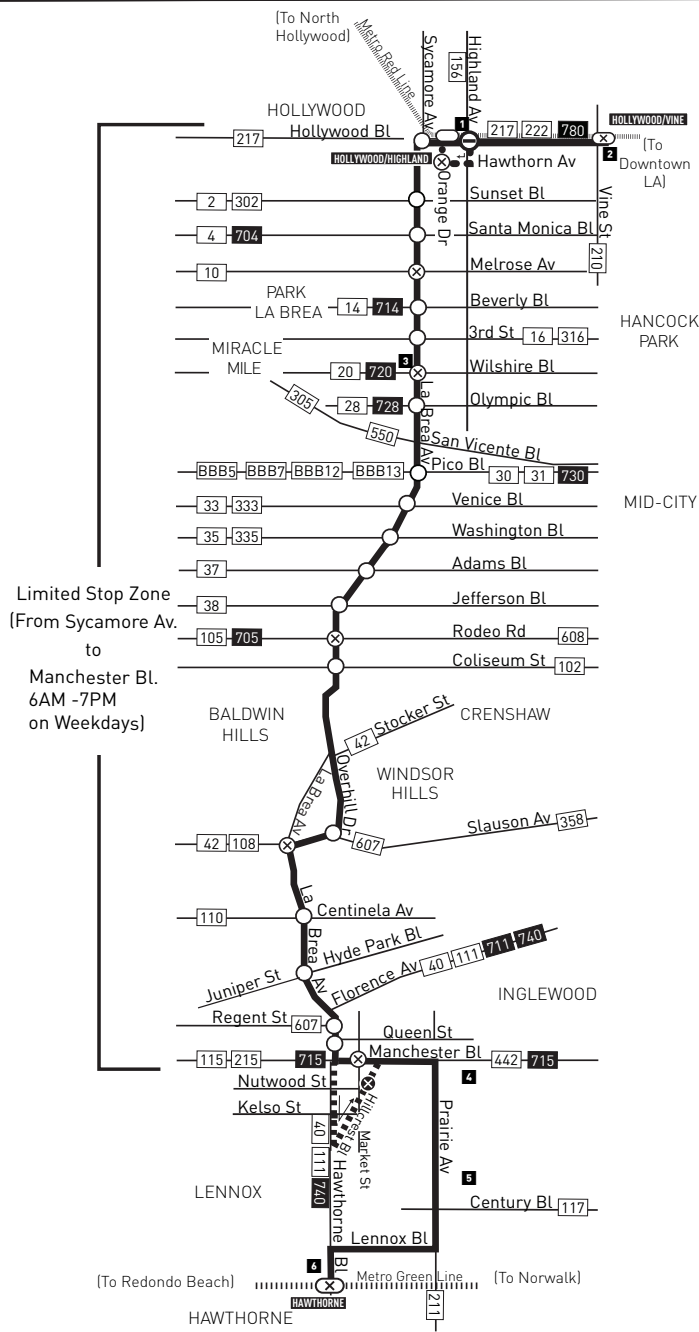

Southbound Line 312 passengers may board at the Hawthorn Av. and Orange Dr. layover or first southbound stop at Hollywood Bl. and Sycamore Av. (3 blocks west of Highland Av.)

After 7:00pm in Hollywood: Please use Line 217, 222, or Holly Trolley for travel east of Highland Av. Board southbound Line 212 on Hollywood Bl. at Sycamore Av.

1. **MAP NOTES**
2. **1 Hollywood/Highland Red Line Station**
     Metro Bus Lines 156, 180, 181, 212, 217, 780; DASH
   - **2 Hollywood/Vine Red Line Station**
     Metro Bus Lines 180, 181, 210, 212, 222, 217, 780; DASH
   - **3 Metro Customer Center**
     Metro Bus Lines 20, 212, 312, 720
   - **4 The Forum**
   - **5 Hollywood Park**
   - **6 Hawthorne Green Line Station**
     Metro Bus Lines 40, 126, 212, 312, 442, 740

1. **LEGEND**
2. Route of Lines 212 & 312
   - ..... Short Line Turnaround loop in Inglewood
   - - - Short Line Turnaround Loop in Hollywood
   - ||||| Metro Rail
   - (X) Metro Rail Station and Timepoint
   - (X) Timepoint
   - (O) Line 312 Limited Stop
   - (X) Limited Stop and Timepoint
   - (O) Line 312 Northbound Discharge Only
   - BBB Santa Monica's Big Blue Bus
   - ### Connecting Lines
   - ### Rapid Connecting Lines