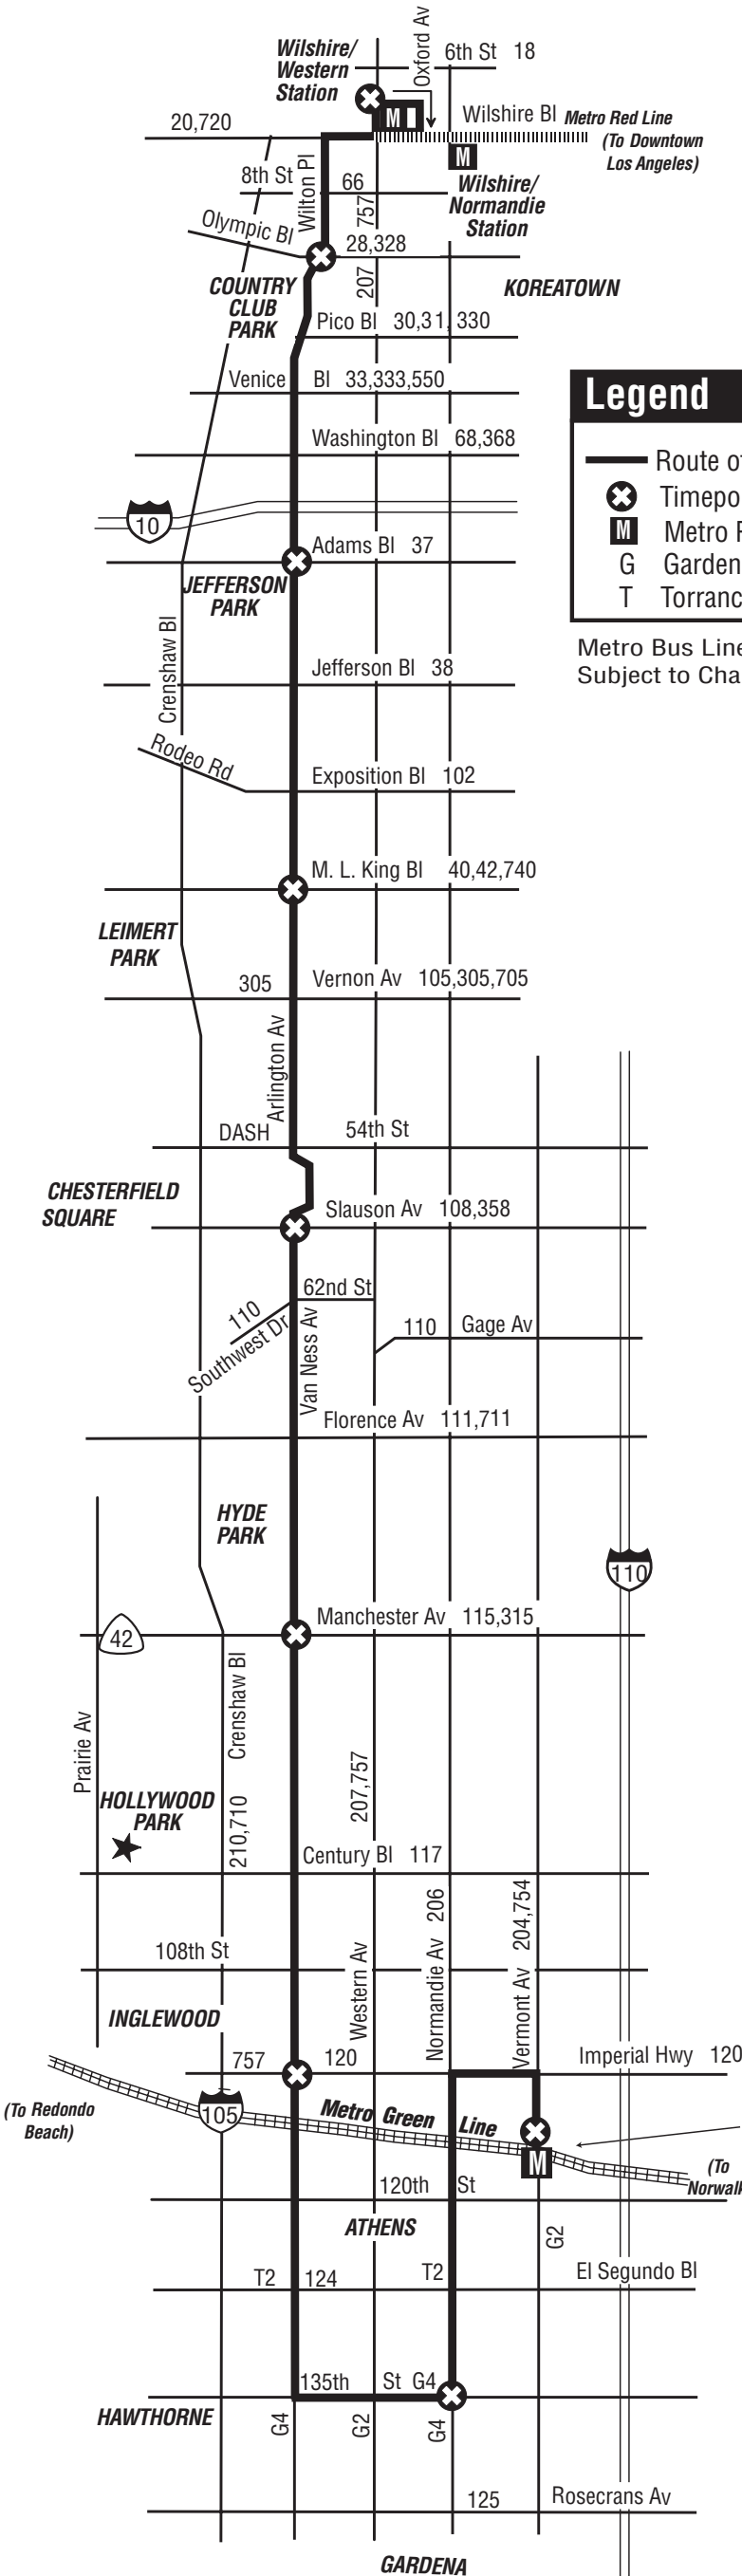

Legend

- Route of Line 209
- Timepoints used on Timetable
- Metro Rail Station Entrances
- Gardena Bus Lines
- Torrance Transit

Metro Bus Lines Shown at Transfer Locations Subject to Change Without Notice.