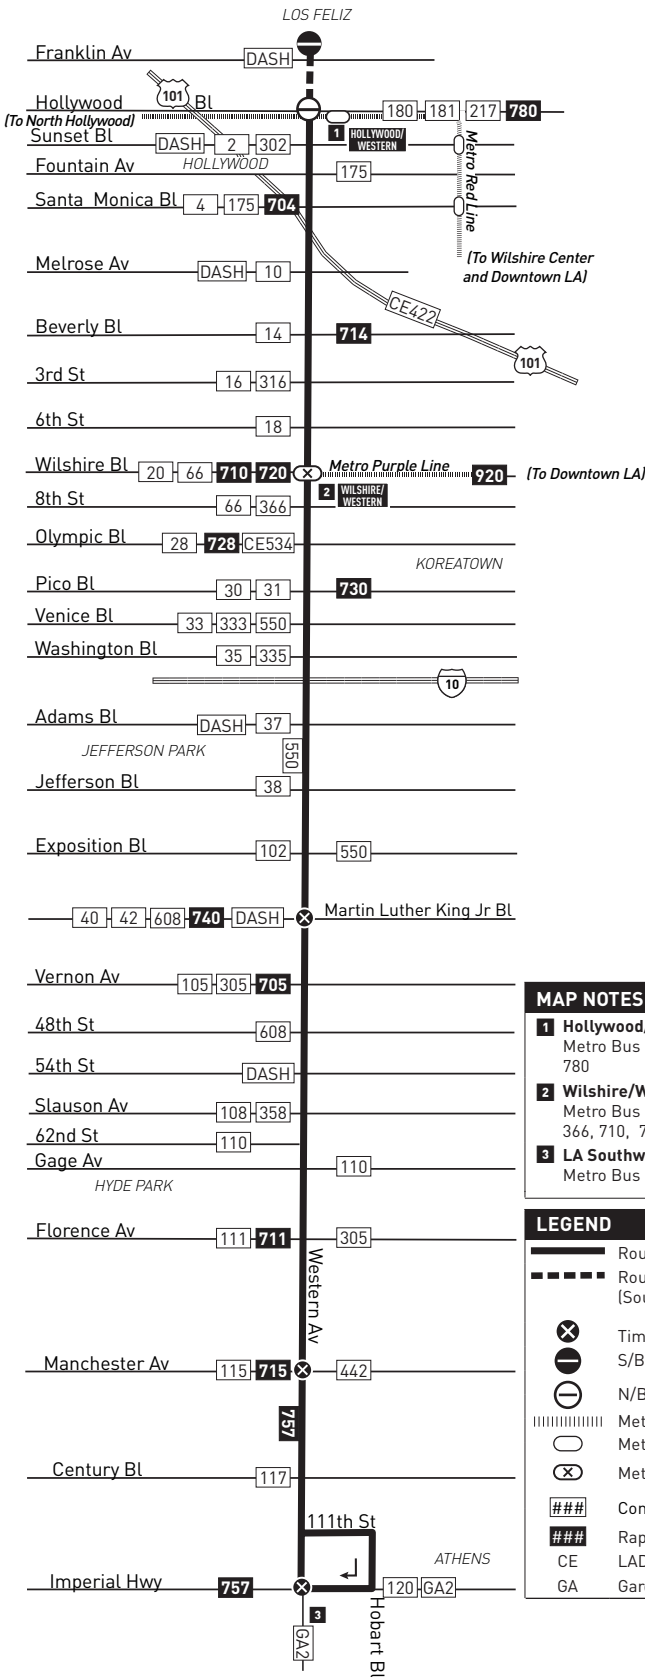

MAP NOTES

1. **Hollywood/Western Red Line Station**
   Metro Bus Lines 180, 181, 207, 217, 757, 780
2. **Wilshire/Western Purple Line Station**
   Metro Bus Lines 18, 20, 66, 207, 209, 366, 710, 720, 757, 920; DASH
3. **LA Southwest College**
   Metro Bus Lines 120, 207, 757; GA2

LEGEND

- Route of Line 207
- Route of Line 207 (Southbound only)
- Timepoint
- S/B Timepoint
- N/B Timepoint
- Metro Rail
- Metro Rail Station
- Metro Rail Station and Timepoint
- Connecting Line
- Rapid Connecting Line
- LADOT Commuter Express
- Gardena Bus Lines