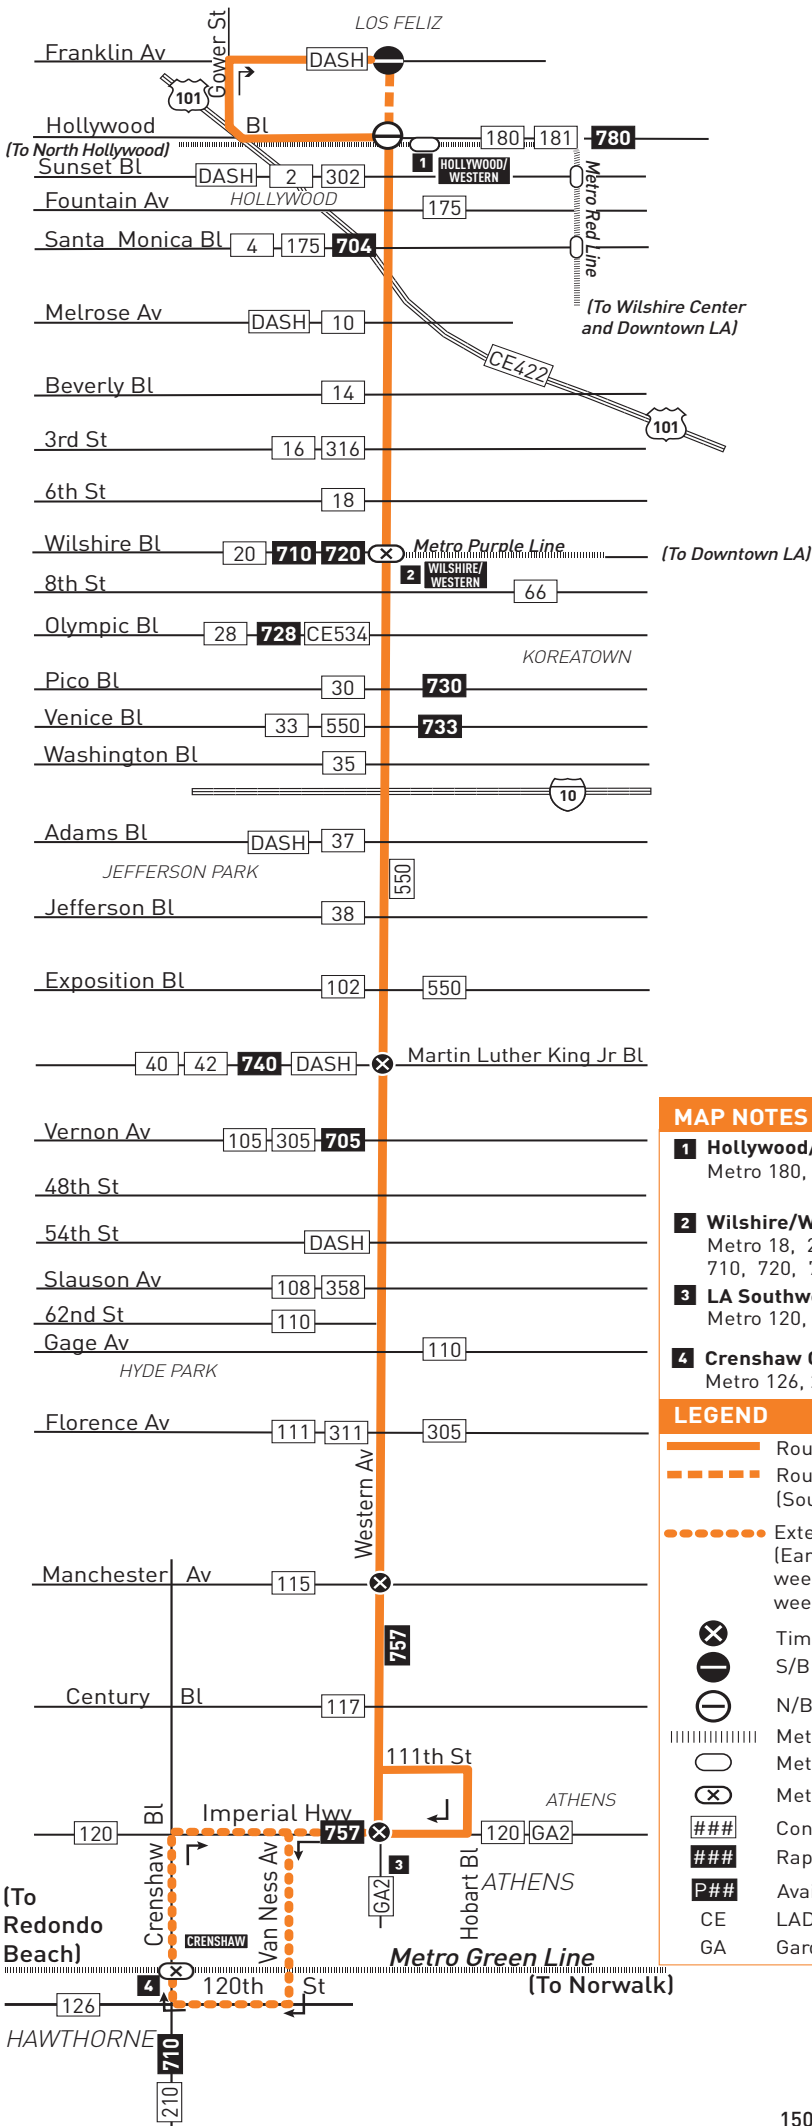

- A Opera los martes días de escuela solamente. Comienza en Western y Exposition siete minutos antes de la hora mostrada.
- B Opera días de escuela menos los martes. Comienza en Western y Exposition siete minutos antes de la hora mostrada.
- C Comienza en Crenshaw Green Line Station 5-6 minutos antes de la hora mostrada.
- D Termina en Crenshaw Green Line Station siete minutos despues de la hora mostrada.

Daily, Saturday, Sunday & Holidays Late Night/Owl Service

Northbound (Approximate Times)

Southbound (Approximate Times)

ATHENS		LOS ANGELES		KOREATOWN	HOLLYWOOD	HOLLYWOOD	KOREATOWN	LOS ANGELES		ATHENS
Western & Imperial	Western & Manchester	Western & King	Western & Wilshire Purple Line Station	Hollywood & Western	Western & Franklin	Western & Wilshire Purple Line Station	Western & King	Western & Manchester	Western & Imperial	
9:32P	9:39P	9:53P	10:11P	10:23P	9:33P	9:51P	10:07P	10:19P	10:27P	
9:53	9:59	10:13	10:31	10:43	9:53	10:11	10:27	10:39	10:46	
10:16	10:22	10:35	10:51	11:03	10:13	10:31	10:46	10:58	11:05	
10:37	10:43	10:55	11:11	11:23	10:37	10:53	11:08	11:20	11:27	
10:57	11:03	11:15	11:31	11:43	10:57	11:13	11:28	11:40	11:47	
11:17	11:23	11:35	11:51	12:03A	11:17	11:33	11:48	11:59	12:07A	
11:38	11:44	11:56	12:12A	12:24	11:37	11:53	12:08A	12:20A	12:27	
12:18A	12:24A	12:36A	12:49	12:59	11:57	12:13A	12:28	12:40	12:47	
1:07	1:13	1:29	1:42	1:52	12:26A	12:41	12:55	1:07	1:14	
2:07	2:13	2:29	2:42	2:52	1:11	1:25	1:39	1:51	1:58	
3:07	3:13	3:29	3:42	3:52	2:11	2:25	2:39	2:51	2:58	
—	—	—	—	—	3:11	3:25	3:39	3:51	3:58	
—	—	—	—	—	4:11	4:25	4:39	4:51	4:58	

MAP NOTES

- 1 Hollywood/Western Red Line Station**
Metro 180, 181, 207, 757, 780
- 2 Wilshire/Western Purple Line Station**
Metro 18, 20, 66, 207, 209, 710, 720, 757; DASH
- 3 LA Southwest College**
Metro 120, 207, 757; GA2
- 4 Crenshaw Green Line Station**
Metro 126, 207, 210, 710, 757 **P510**