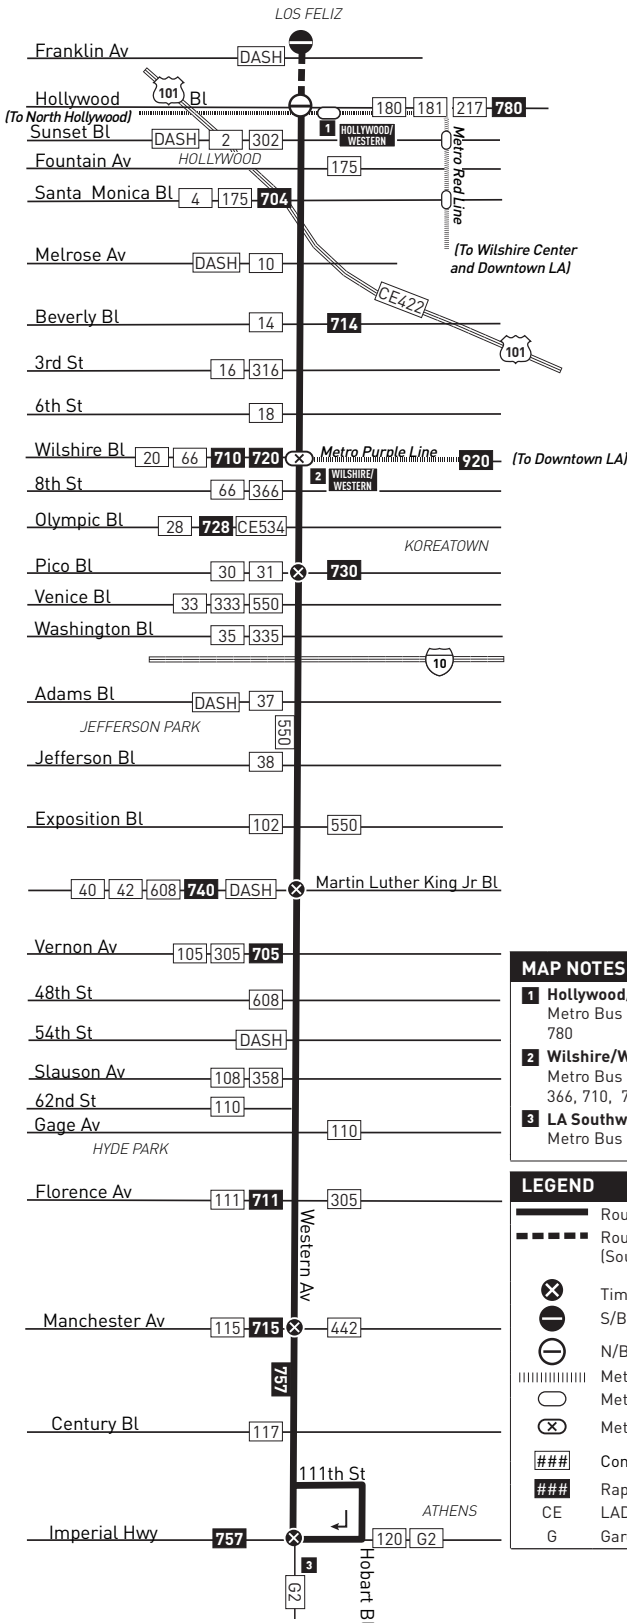

Daily, Saturday, Sunday & Holidays Late Night/Owl Service

Northbound (Approximate Times)

Southbound (Approximate Times)

ATHENS	LOS ANGELES		KOREATOWN		HOLLYWOOD	HOLLYWOOD	KOREATOWN		LOS ANGELES		ATHENS
Western & Imperial	Western & Manchester	Western & King	Western & Pico	Western & Wilshire Purple Line Station	Hollywood & Western	Western & Franklin	Western & Wilshire Purple Line Station	Western & Pico	Western & King	Western & Manchester	Western & Imperial
8:55P	9:02P	9:14P	9:25P	9:31P	9:45P	9:14P	9:31P	9:36P	9:47P	9:59P	10:07P
9:15	9:22	9:34	9:45	9:51	10:04	9:34	9:51	9:56	10:07	10:19	10:27
9:36	9:43	9:55	10:05	10:11	10:24	9:54	10:11	10:16	10:27	10:39	10:46
9:56	10:03	10:15	10:25	10:31	10:43	10:14	10:31	10:36	10:46	10:58	11:05
10:18	10:25	10:36	10:46	10:51	11:03	10:36	10:51	10:56	11:06	11:18	11:25
10:38	10:45	10:56	11:06	11:11	11:23	10:56	11:11	11:16	11:26	11:38	11:45
10:58	11:05	11:16	11:26	11:31	11:43	11:16	11:31	11:36	11:46	11:58	12:05A
11:18	11:25	11:36	11:46	11:51	12:03A	11:36	11:51	11:56	12:06A	12:18A	12:25
11:38	11:45	11:56	12:06A	12:11A	12:23	11:56	12:11A	12:16A	12:26	12:38	12:45
12:17A	12:24A	12:35A	12:45	12:49	12:59	12:26A	12:41	12:45	12:55	1:07	1:14
B 1:06	1:12	1:28	1:38	1:42	1:52	C 1:11	1:25	1:29	1:39	1:51	1:58
B 2:06	2:12	2:28	2:38	2:42	2:52	C 2:11	2:25	2:29	2:39	2:51	2:58
B 3:06	3:12	3:28	3:38	3:42	3:52	C 3:11	3:25	3:29	3:39	3:51	3:58
						C 4:11	4:25	4:29	4:39	4:51	4:58

MAP NOTES

- 1 Hollywood/Western Red Line Station**
Metro Bus Lines 180, 181, 207, 217, 757, 780
- 2 Wilshire/Western Purple Line Station**
Metro Bus Lines 18, 20, 66, 207, 209, 366, 710, 720, 757, 920; DASH
- 3 LA Southwest College**
Metro Bus Lines 120, 207, 757; G2