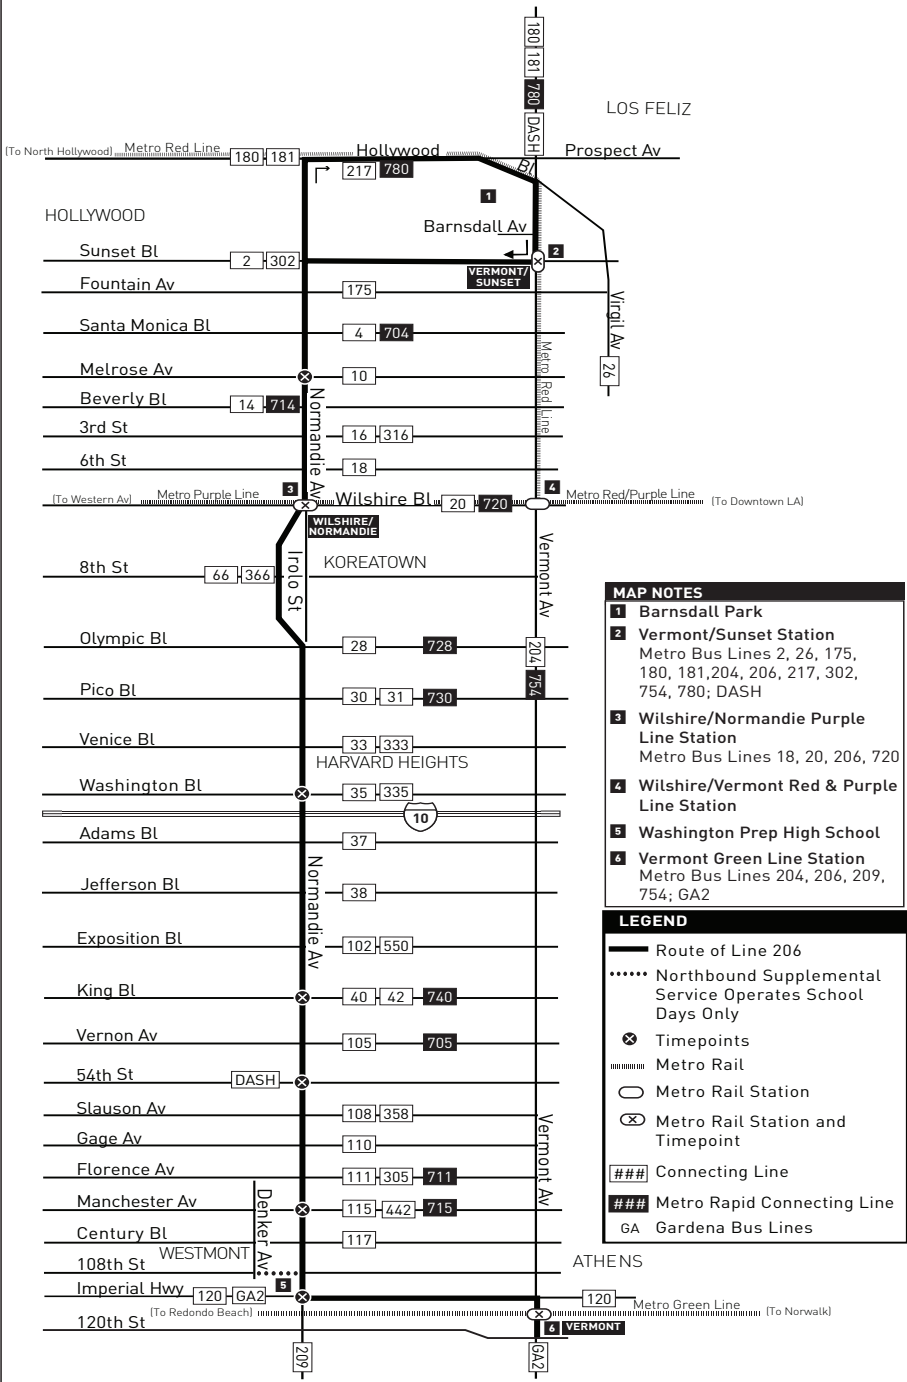

MAP NOTES

- **1** Barnsdall Park
- **2** Vermont/Sunset Station
  Metro Bus Lines 2, 26, 175, 180, 181, 204, 206, 217, 302, 754, 780; DASH
- **3** Wilshire/Normandie Purple Line Station
  Metro Bus Lines 18, 20, 206, 720
- **4** Wilshire/Vermont Red & Purple Line Station
- **5** Washington Prep High School
- **6** Vermont Green Line Station
  Metro Bus Lines 204, 206, 209, 754; GA2

LEGEND

- Route of Line 206
- ..... Northbound Supplemental Service Operates School Days Only
- ⊗ Timepoints
- ▬ Metro Rail
- Metro Rail Station
- ⊗ Metro Rail Station and Timepoint
- ### Connecting Line
- ### Metro Rapid Connecting Line
- GA Gardena Bus Lines