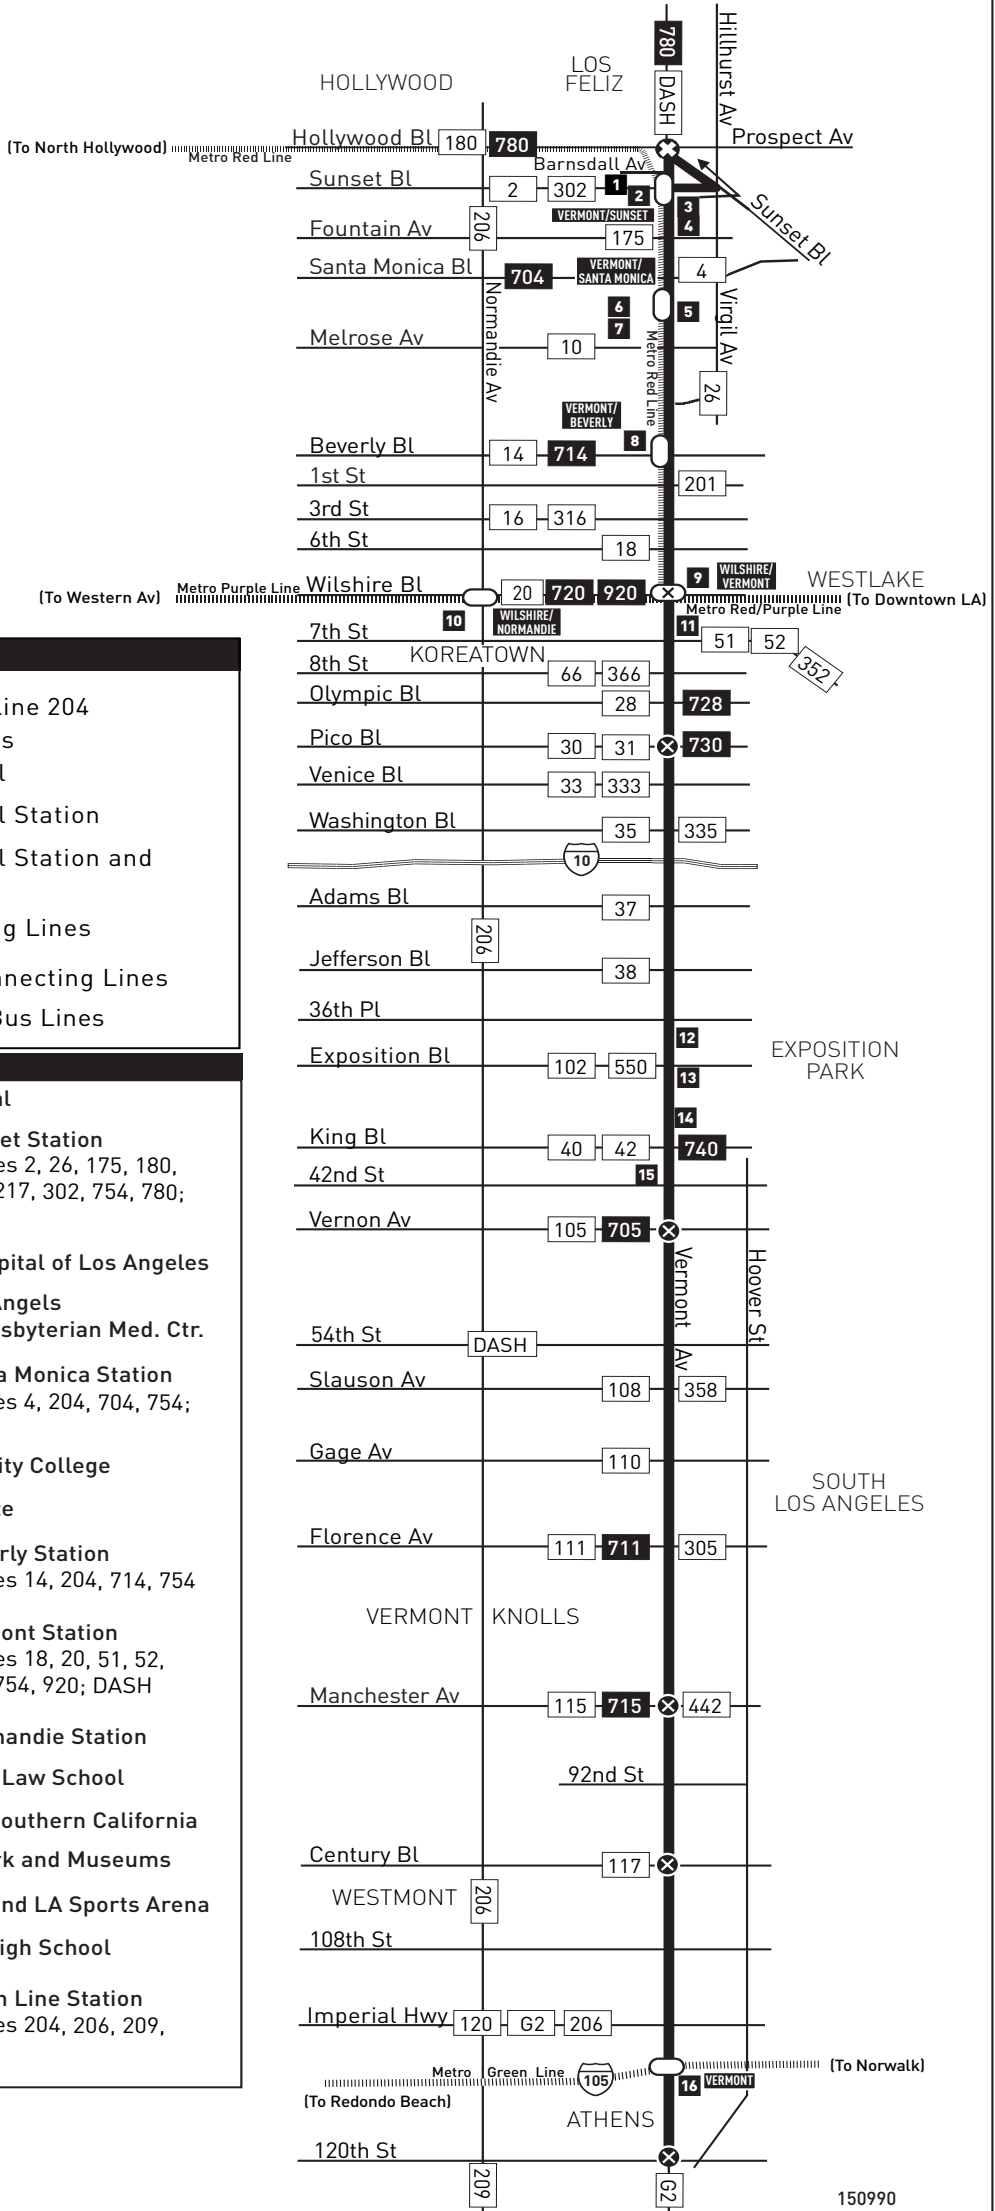

LEGEND

- Route of Line 204
- Timepoints
- Metro Rail
- Metro Rail Station
- Metro Rail Station and Timepoint
- Connecting Lines
- Rapid Connecting Lines
- Gardena Bus Lines

MAP NOTES

- 1** Kaiser Hospital
- 2** Vermont/Sunset Station
Metro Bus Lines 2, 26, 175, 180, 181, 204, 206, 217, 302, 754, 780; DASH
- 3** Childrens Hospital of Los Angeles
- 4** Queen of the Angels
Hollywood Presbyterian Med. Ctr.
- 5** Vermont/Santa Monica Station
Metro Bus Lines 4, 204, 704, 754; DASH
- 6** Los Angeles City College
- 7** Braille Institute
- 8** Vermont/Beverly Station
Metro Bus Lines 14, 204, 714, 754
- 9** Wilshire/Vermont Station
Metro Bus Lines 18, 20, 51, 52, 204, 352, 720, 754, 920; DASH
- 10** Wilshire/Normandie Station
- 11** Southwestern Law School
- 12** University of Southern California
- 13** Exposition Park and Museums
- 14** LA Coliseum and LA Sports Arena
- 15** Manual Arts High School
- 16** Vermont Green Line Station
Metro Bus Lines 204, 206, 209, 754; G2