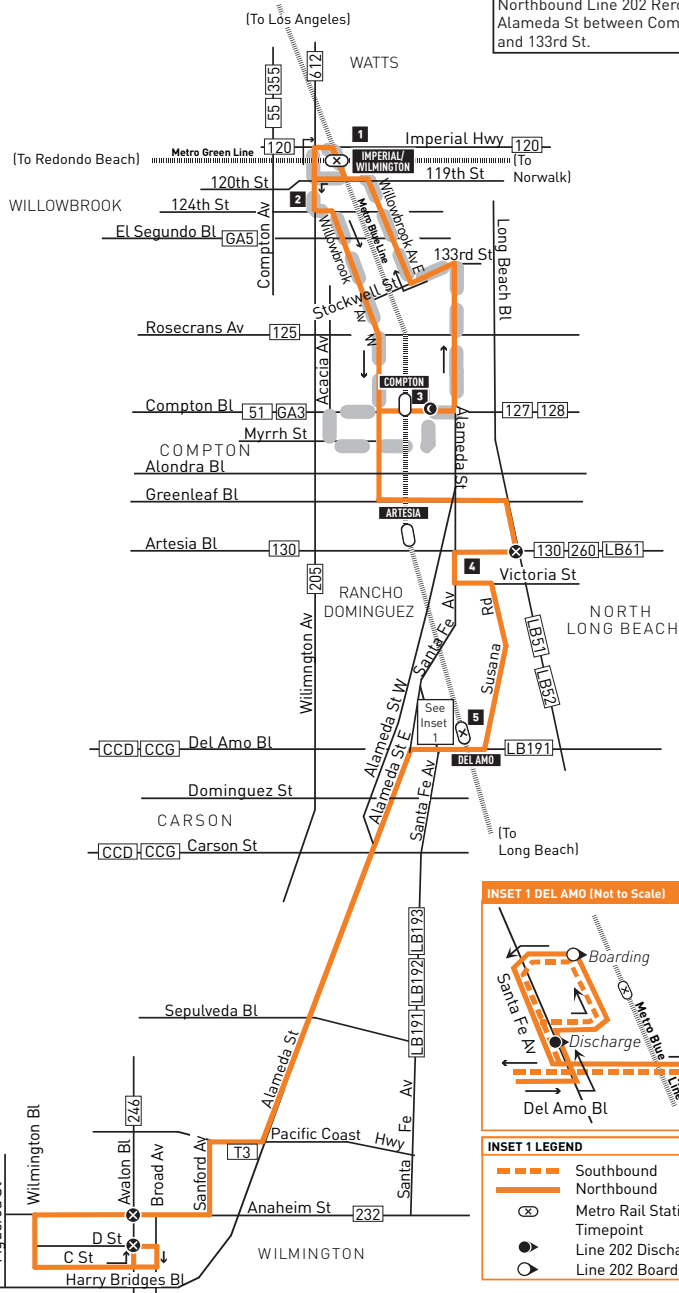

June 2011 Service Change
Northbound Line 202 Rerouted to Alameda St between Compton Bl. and 133rd St.

MAP NOTES

- **1 Imperial/Wilmington**
  Metro 55, 120, 202;
  205, 305, 612, Metro Blue Line,
  Metro Green Line; GA5; Lynwood Trolley;
  Willowbrook and King Medical Center
  Shuttles
- **2 King Medical Center**
- **3 Compton Blue Line Station/Martin Luther King Transit Center**
  Metro 51, 60 owl, 125, 127, 128, 202,
  COM1, COM2, COM3, COM4, COM5; GA3
- **4 DPSS Offices**
- **5 Del Amo Station**
  Metro 202; LB191, LB192,
  LB193; CC-D, CC-G

LEGEND

- Route of Line 202
- Late Night and Owl service.
  Operates Daily, Saturday,
  Sunday and Holidays
- Timepoint
- Owl Timepoints (Late Night)
- Metro Rail Station
- Metro Rail Station and
  Timepoint
- Connecting Lines
- CC Carson Circuit
- COM Compton Renaissance
- GA Gardena Bus Lines
- LB Long Beach Transit
- T Torrance Transit

Route Extension and Stops

1. **LEGEND**
2. Line 202 Extension
   - Line 202 Stops

INSET 1 DEL AMO (Not to Scale)

1. **INSET 1 LEGEND**
2. Southbound
   - Northbound
   - Metro Rail Station and
     Timepoint
   - Line 202 Discharge
   - Line 202 Boarding

150989