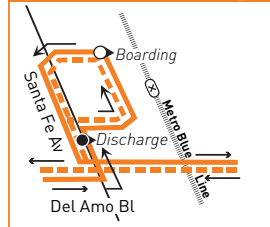

MAP NOTES

- 1 Imperial/Wilmington**
 Metro 55, 120, 202;
 205, 305, 612, Metro Blue Line,
 Metro Green Line; GA5; Lynwood Trolley;
 Willowbrook and King Medical Center
 Shuttles
- 2 King Medical Center**
- 3 Compton Blue Line Station/Martin Luther King Transit Center**
 Metro 51, 60 owl, 125, 127, 128, 202,
 COM1, COM2, COM3, COM4, COM5; GA3
- 4 DPSS Offices**
- 5 Del Amo Station**
 Metro 202; LB191, LB192,
 LB193; CC-D, CC-G

LEGEND

- Route of Line 202
- Late Night and Owl service.
 Operates Daily, Saturday,
 Sunday and Holidays
- Timepoint
- Owl Timepoints (Late Night)
- Metro Rail Station
- Metro Rail Station and
 Timepoint
- Connecting Lines
- CC Carson Circuit
- COM Compton Renaissance
- GA Gardena Bus Lines
- LB Long Beach Transit
- T Torrance Transit

Route Extension and Stops

- LEGEND**
- Line 202 Extension
 - Line 202 Stops

INSET 1 DEL AMO (Not to Scale)

- INSET 1 LEGEND**
- Southbound
 - Northbound
 - Metro Rail Station and
 Timepoint
 - Line 202 Discharge
 - Line 202 Boarding