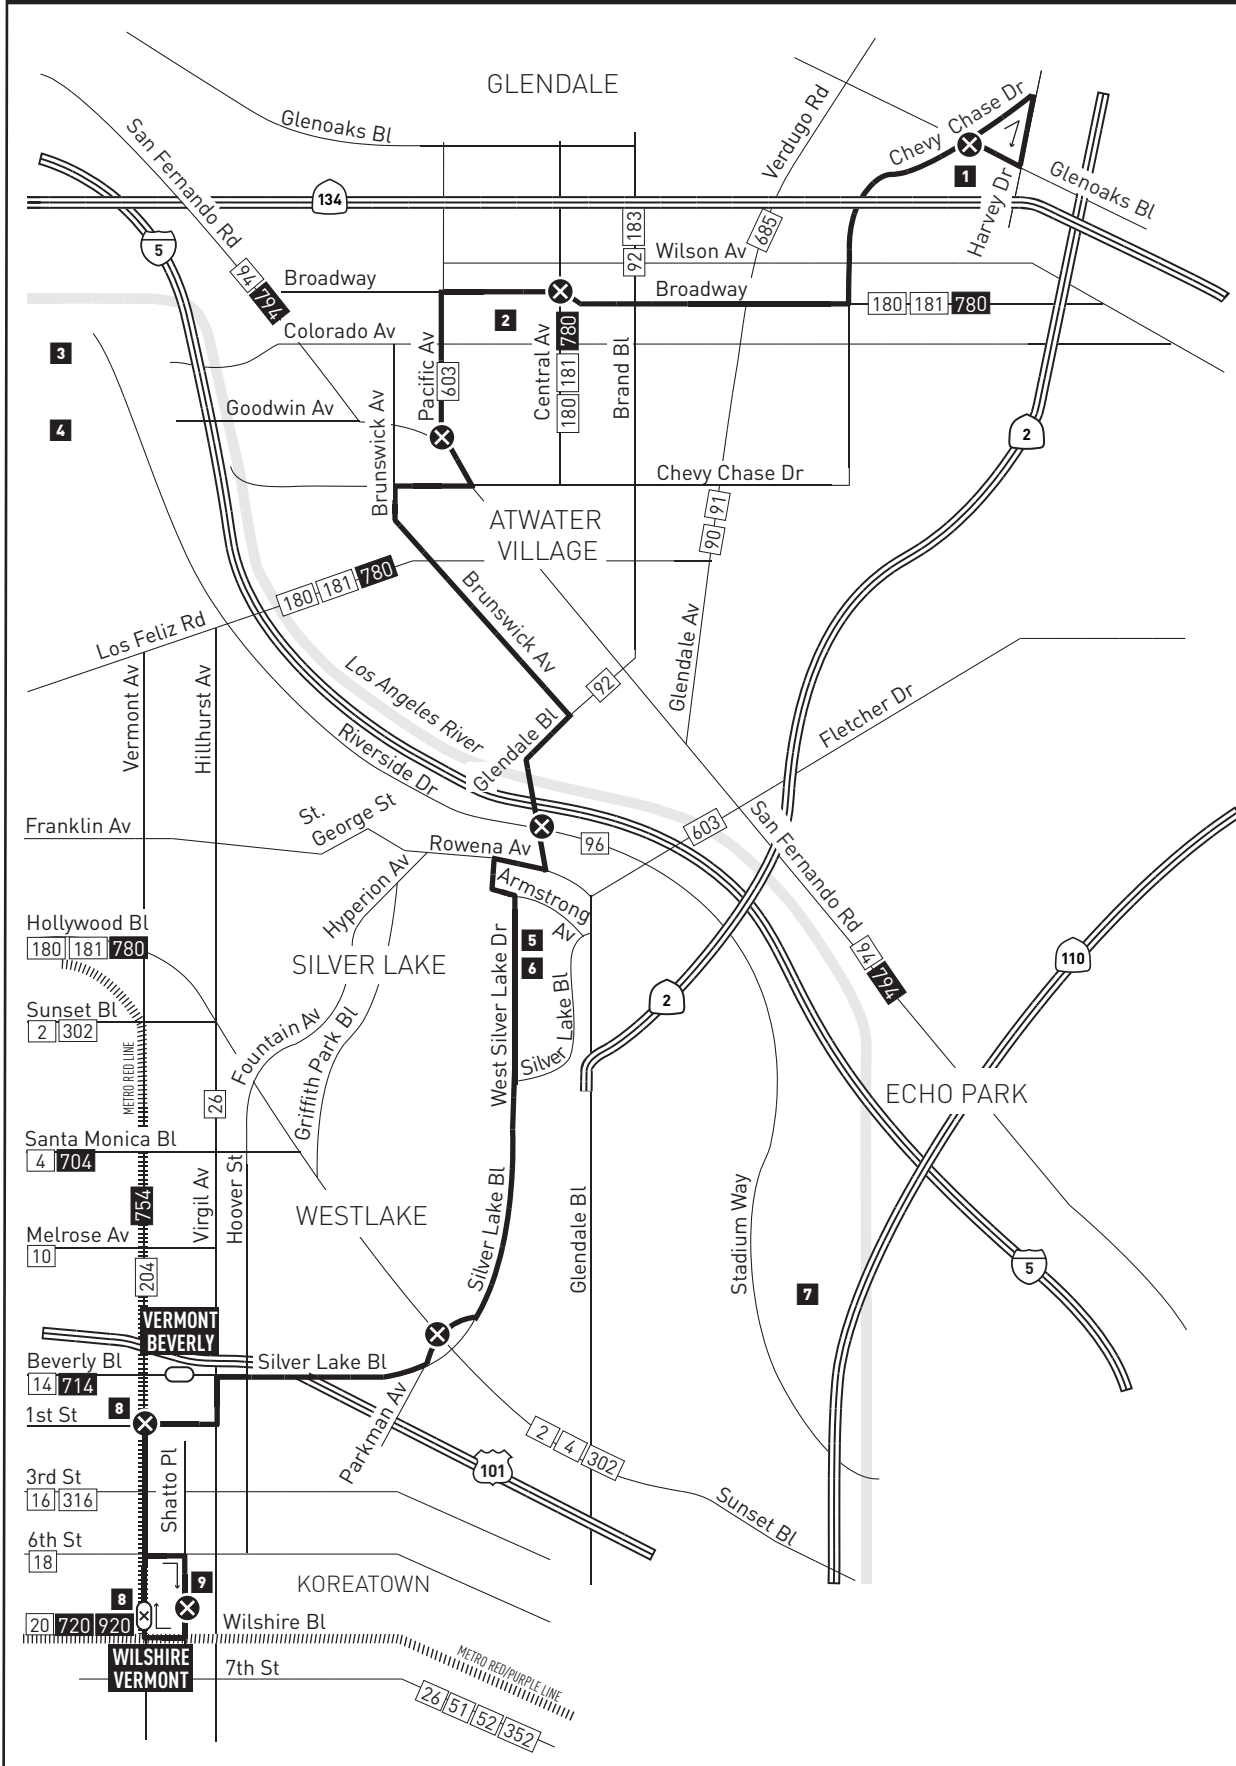

LEGEND

- Line 201 Route
- Timetable Timepoint
- Metro Rail
- Metro Rail Station
- Metro Rail Station + Timetable Timepoint
- Map Notes
- Connecting Line
- Rapid Connecting Line

MAP NOTES

- **1** Glendale Adventist Medical Center
- **2** Glendale Galleria
- **3** Los Angeles Zoo
- **4** Griffith Park
- **5** Ivanhoe Reservoir
- **6** Silver Lake Reservoir
- **7** Dodger Stadium
- **8** Northbound timetable timepoint Only
- **9** Southbound timetable timepoint Only