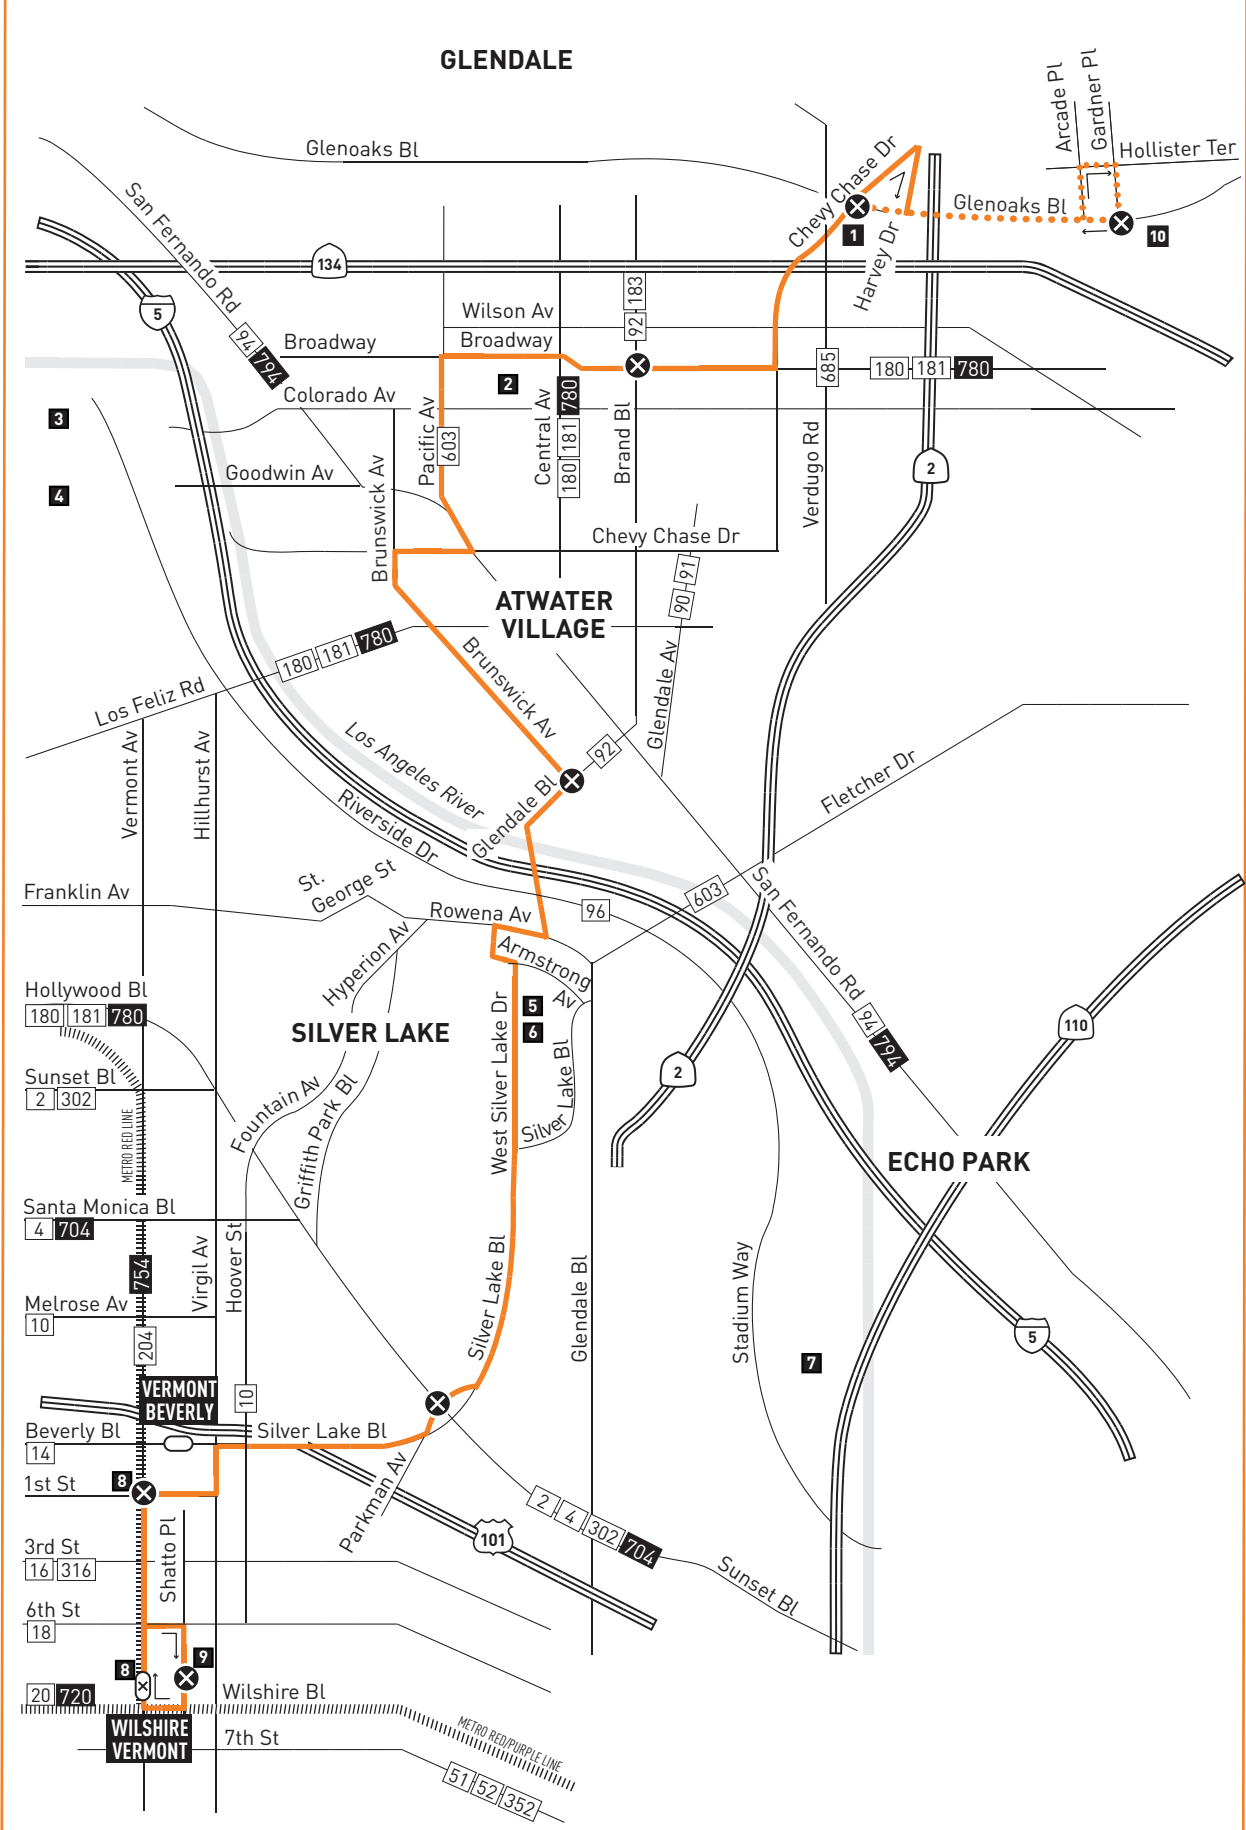

Saturday, Sunday & Holiday

201

Northbound (Approximate Times)

LOS ANGELES		SILVER LAKE		GLENDALE	
Vermont & Wilshire	Vermont & 1st	Parkman & Sunset	Glendale & Brunswick	Broadway & Brand	Glenoaks & Chevy Chase
7:00A	7:05A	7:13A	7:26A	7:38A	7:49A
8:00	8:05	8:13	8:26	8:39	8:52
9:00	9:05	9:13	9:26	9:39	9:52
10:00	10:05	10:13	10:26	10:39	10:52
11:00	11:05	11:13	11:26	11:39	11:52
11:59	12:05P	12:13P	12:26P	12:39P	12:52P
1:00P	1:05	1:13	1:26	1:39	1:52
2:00	2:05	2:13	2:26	2:39	2:52
3:00	3:05	3:13	3:26	3:39	3:52
4:00	4:05	4:13	4:26	4:39	4:52
5:00	5:05	5:13	5:26	5:39	5:52
6:00	6:05	6:13	6:25	6:37	6:49
7:00	7:05	7:13	7:25	7:37	7:49

Pay now, or pay later.

Metro base fare is only \$1.50, but the penalty for skipping a Metro fare is \$250 and 40 hours of community service.

LEGEND

- Line 201 Route
- Line 201 Route selected trips Only between Glenoaks & Chevy Chase & Gardner & Glenoaks
- X Timetable Timepoint
- Metro Rail
- Metro Rail Station
- X Metro Rail Station + Timetable Timepoint
- Map Notes
- Connecting Line
- Rapid Connecting Line

MAP NOTES

- 1** Glendale Adventist Medical Center
- 2** Glendale Galleria
- 3** Los Angeles Zoo
- 4** Griffith Park
- 5** Ivanhoe Reservoir
- 6** Silver Lake Reservoir
- 7** Dodger Stadium
- 8** Northbound timetable timepoint Only
- 9** Southbound timetable timepoint Only
- 10** Glenoaks Park