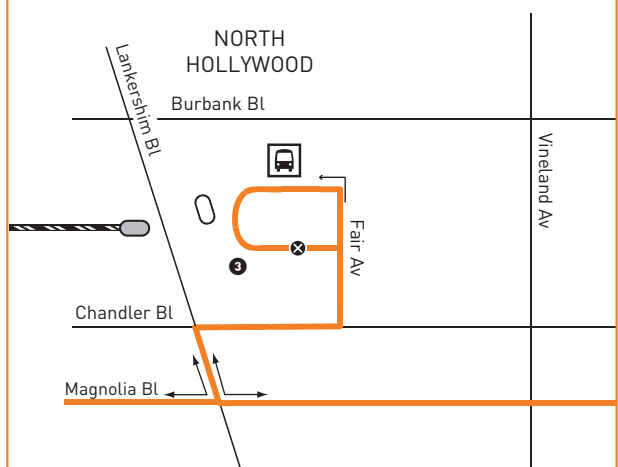

## Westbound (Approximate Times)

BURBANK		NORTH HOLLYWOOD	VALLEY VILLAGE	SHERMAN OAKS		
First & Angeleno	Olive & San Fernando	Magnolia & Hollywood Way	North Hollywood Station (Lankershim & Chandler)	Magnolia & Laurel Canyon	Magnolia & Van Nuys	Sepulveda & Ventura
7:56A	7:58A	8:07A	8:16A	8:23A	8:32A	8:38A
8:55	8:57	9:07	9:16	9:23	9:32	9:38
9:55	9:57	10:07	10:16	10:23	10:32	10:38
10:55	10:57	11:07	11:16	11:23	11:32	11:38
11:55	11:57	12:07P	12:16P	12:23P	12:32P	12:38P
12:55P	12:57P	1:07	1:16	1:23	1:32	1:38
1:55	1:57	2:07	2:16	2:23	2:32	2:38
2:55	2:57	3:07	3:16	3:23	3:32	3:38
3:55	3:57	4:07	4:16	4:23	4:32	4:38
4:55	4:57	5:07	5:16	5:23	5:32	5:38
5:55	5:57	6:07	6:16	6:23	6:32	6:38
6:56	6:58	7:07	7:16	7:23	7:32	7:38
7:50	7:52	8:01	8:10	8:17	8:26	8:32

INSET MAP 1

INSET MAP 2

LEGEND

- Route of Line 183
- Route of Orange Line
- Transit Center
- Amtrak Station
- Metrolink Station
- Timepoint
- Metro Rail Station
- Metro Orange Line Station
- Burbank Bus
- LADOT Commuter Express
- Glendale Beeline
- Santa Clarita Transit

INSET MAP 1 LEGEND

- Route of Burbank Shortline turnaround at 1st St & Angeleno Av

MAP NOTES

- 1 Sherman Oaks Galleria**
- 2 Sherman Oaks Fashion Square**
- 3 North Hollywood Red & Orange Line Stations**  
Metro 152, 154, 156, 183, 224, 353, 363, 656 Owl, Orange Line; BB Media District, Airport/Empire, CE549; SC757
- 4 Glendale Galleria**
- 5 Eagle Rock Plaza**
- 6 Glendale Station**  
Metro 183, GB1, 2; Antelope Valley & Ventura County Metrolink Lines, Amtrak