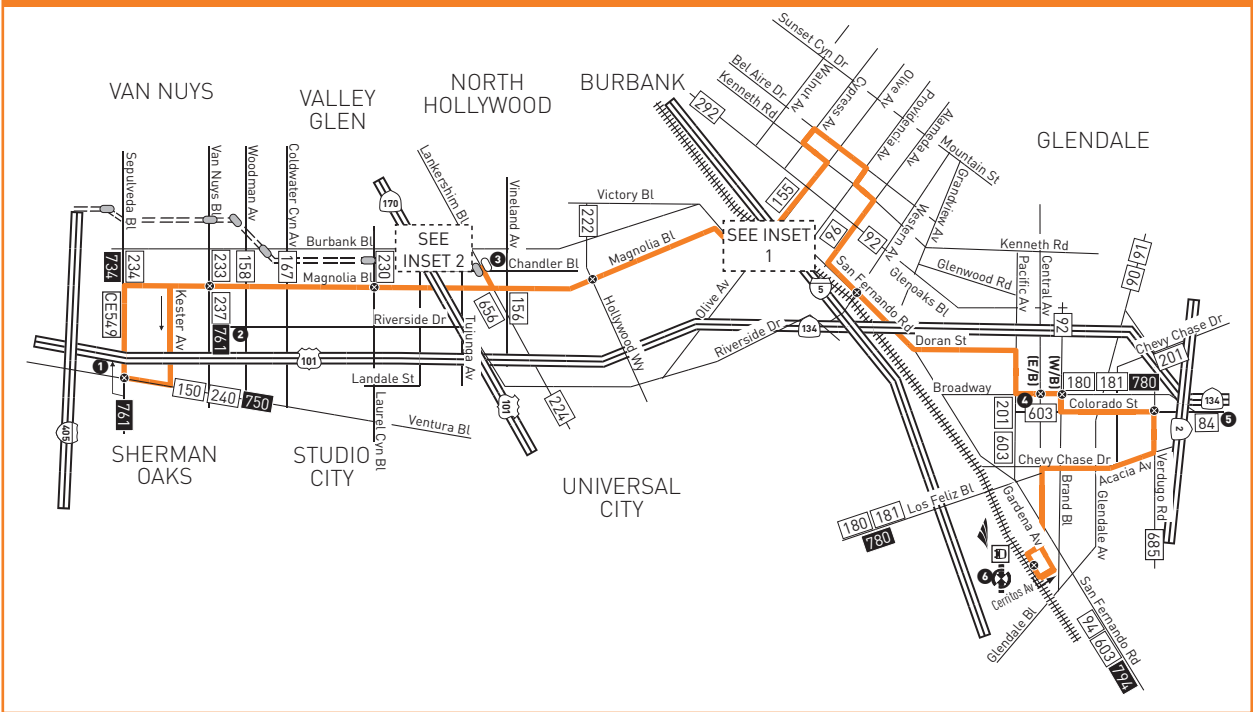

## Eastbound (Approximate Times)

SHERMAN OAKS		VALLEY VILLAGE	NORTH HOLLYWOOD	BURBANK		
Sepulveda & Ventura	Magnolia & Van Nuys	Magnolia & Laurel Canyon	North Hollywood Station (Lankershim & Chandler)	Magnolia & Hollywood Way	Olive & San Fernando	First & Angeleno
6:53A	6:58A	7:06A	7:13A	7:22A	7:31A	7:34A
7:50	7:55	8:03	8:10	8:19	8:29	8:32
8:50	8:56	9:04	9:11	9:20	9:30	9:33
9:49	9:56	10:04	10:11	10:20	10:30	10:33
10:48	10:56	11:04	11:12	11:21	11:31	11:34
11:48	11:56	12:04P	12:12P	12:21P	12:31P	12:34P
12:48P	12:56P	1:04	1:12	1:21	1:31	1:34
1:48	1:56	2:04	2:12	2:21	2:31	2:34
2:48	2:56	3:04	3:12	3:21	3:31	3:34
3:48	3:56	4:04	4:12	4:21	4:31	4:34
4:49	4:56	5:04	5:11	5:20	5:30	5:33
5:49	5:56	6:03	6:10	6:19	6:28	6:31
6:49	6:56	7:03	7:10	7:19	7:28	7:31
7:49	7:56	8:03	8:10	8:19	8:28	8:31

INSET MAP 1

INSET MAP 2

LEGEND

- Route of Line 183
- Route of Orange Line
- Transit Center
- Amtrak Station
- Metrolink Station
- Timepoint
- Metro Rail Station
- Metro Orange Line Station
- Burbank Bus
- LADOT Commuter Express
- Glendale Beeline
- Santa Clarita Transit