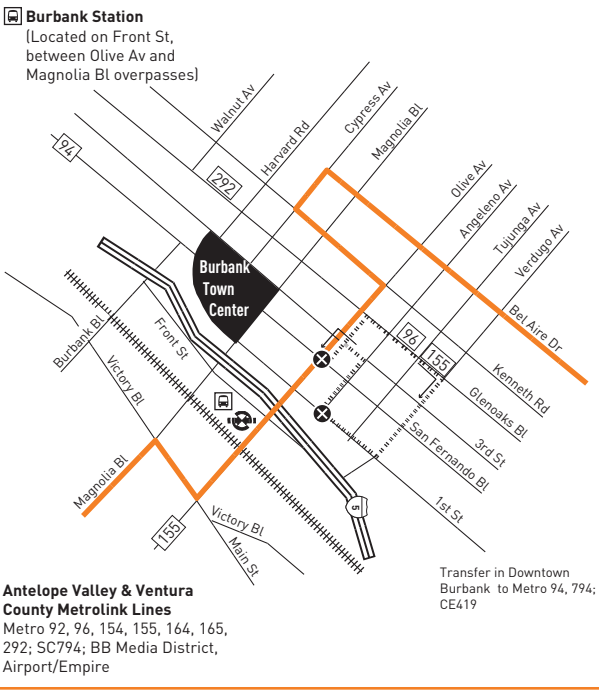

## Eastbound (Approximate Times)

SHERMAN OAKS		VALLEY VILLAGE	NORTH HOLLYWOOD	BURBANK		
Sepulveda & Ventura	Magnolia & Van Nuys	Magnolia & Laurel Canyon	North Hollywood Station (Lankershim & Chandler)	Magnolia & Hollywood Way	Olive & San Fernando	First & Angeleno
6:53A	6:58A	7:06A	7:13A	7:22A	7:31A	7:34A
7:50	7:55	8:03	8:10	8:19	8:29	8:32
8:50	8:56	9:04	9:11	9:20	9:30	9:33
9:49	9:56	10:04	10:11	10:20	10:30	10:33
10:48	10:56	11:04	11:12	11:21	11:31	11:34
11:48	11:56	12:04P	12:12P	12:21P	12:31P	12:34P
12:48P	12:56P	1:04	1:12	1:21	1:31	1:34
1:48	1:56	2:04	2:12	2:21	2:31	2:34
2:48	2:56	3:04	3:12	3:21	3:31	3:34
3:48	3:56	4:04	4:12	4:21	4:31	4:34
4:49	4:56	5:04	5:11	5:20	5:30	5:33
5:49	5:56	6:03	6:10	6:19	6:28	6:31
6:49	6:56	7:03	7:10	7:19	7:28	7:31
7:49	7:56	8:03	8:10	8:19	8:28	8:31

## Westbound (Approximate Times)

BURBANK		NORTH HOLLYWOOD	VALLEY VILLAGE	SHERMAN OAKS		
First & Angeleno	Olive & San Fernando	Magnolia & Hollywood Way	North Hollywood Station (Lankershim & Chandler)	Magnolia & Laurel Canyon	Magnolia & Van Nuys	Sepulveda & Ventura
7:56A	7:58A	8:07A	8:16A	8:23A	8:32A	8:38A
8:55	8:57	9:07	9:16	9:23	9:32	9:38
9:55	9:57	10:07	10:16	10:23	10:32	10:38
10:55	10:57	11:07	11:16	11:23	11:32	11:38
11:55	11:57	12:07P	12:16P	12:23P	12:32P	12:38P
12:55P	12:57P	1:07	1:16	1:23	1:32	1:38
1:55	1:57	2:07	2:16	2:23	2:32	2:38
2:55	2:57	3:07	3:16	3:23	3:32	3:38
3:55	3:57	4:07	4:16	4:23	4:32	4:38
4:55	4:57	5:07	5:16	5:23	5:32	5:38
5:55	5:57	6:07	6:16	6:23	6:32	6:38
6:56	6:58	7:07	7:16	7:23	7:32	7:38
7:50	7:52	8:01	8:10	8:17	8:26	8:32

INSET MAP 1

INSET MAP 2

LEGEND

- Route of Line 183
- Route of Orange Line
- Transit Center
- Amtrak Station
- Metrolink Station
- Timepoint
- Metro Rail Station
- Metro Orange Line Station
- Burbank Bus
- LADOT Commuter Express
- Glendale Beeline
- Santa Clarita Transit