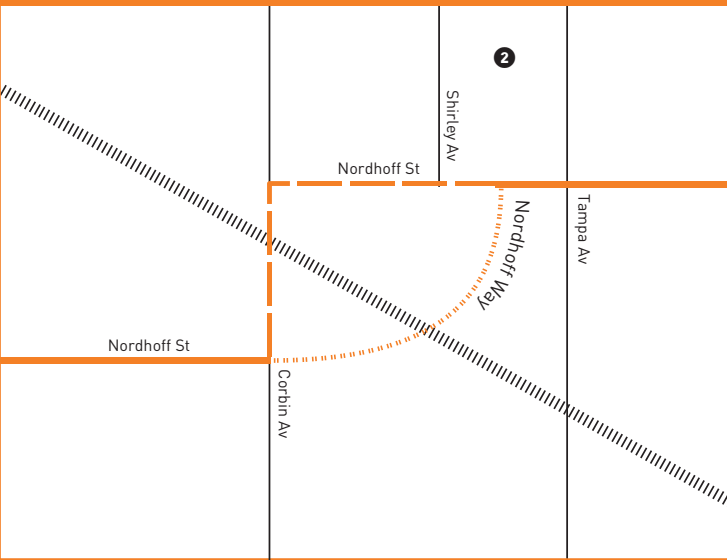

Special Notes

- A** Trip originates at Nordhoff & Owensmouth one minute before time shown.
- B** Trip terminates at Plummer & Owensmouth three minutes after time shown.
- C** Trip originates at Osborne & Arleta five minutes before time shown.
- D** Trip operates school day Tuesdays only.
- E** Trip operates school days except Tuesdays.
- G** On school day Tuesdays, trip originates at Glenoaks and Branford at 2:32 p.m.

Avisos especiales

- A** Viaje se origina en Nordhoff y Owensmouth un minuto antes de la hora mostrada.
- B** El viaje termina en Plummer y Owensmouth tres minutos después de la hora mostrada.
- C** Viaje se origina en Osborne y Arleta cinco minutos antes de la hora mostrada.
- D** Viaje opera los martes días de escuela solamente.
- E** Viaje opera días de escuela menos los martes
- G** Los martes días de escuela, viaje comienza en Glenoaks y Branford a las 2:32 p.m.

ROUTE MAP

LEGEND

- Route of Lines 166-364
- Route of Line 166 only
- Route of Line 364 only
- Limited Stop
- Limited Stop and timepoint
- Timepoint
- MetroLink Station
- Amtrak Station
- Transit Center
- LADOT Commuter Express
- Simi Valley Transit
- Santa Clarita Transit

INSET MAP 1

MAP NOTES

- 1 Chatsworth Station**
Metro 158, 166, 167, 244, 245, 364; CE419; SC-C; SC791; Ventura County MetroLink Line, Amtrak
- 2 Northridge Fashion Center**
- 3 Northridge MetroLink Station Ventura County Line**
- 4 Whiteman Airpark**
- 5 Hansen Dam Recreational Park**