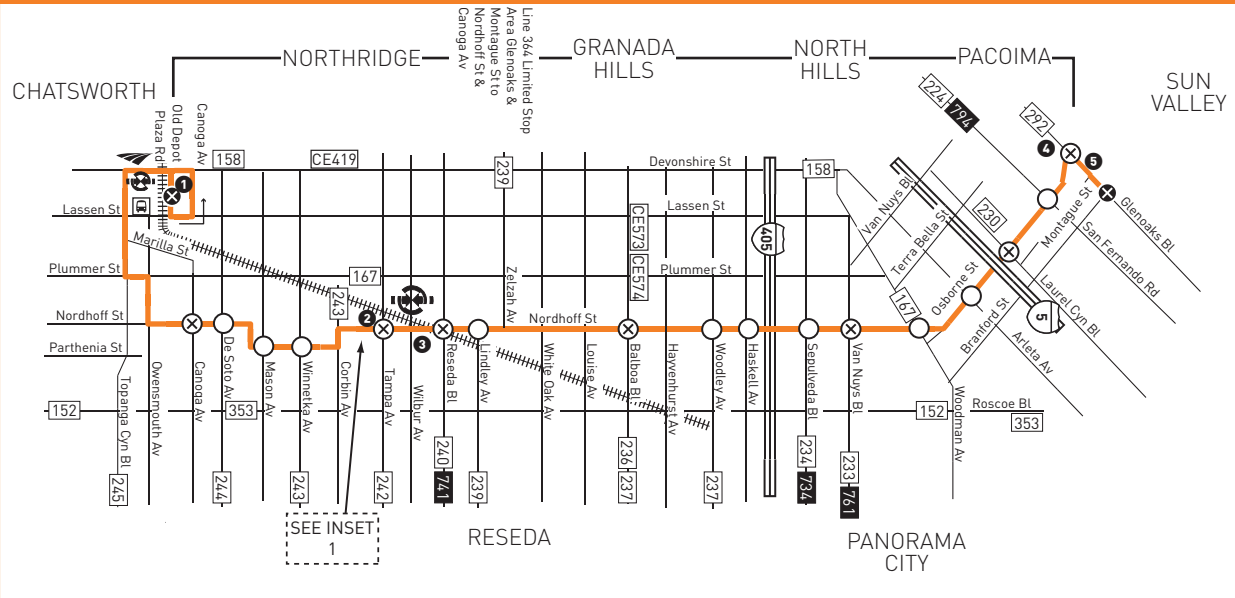

Special Notes

- A** Trip originates at Nordhoff & Owensmouth one minute before time shown.
- B** Trip terminates at Plummer & Owensmouth three minutes after time shown.
- C** Trip originates at Osborne & Arleta five minutes before time shown.
- D** Trip operates school day Tuesdays only.
- E** Trip operates school days except Tuesdays.
- G** On school day Tuesdays, trip originates at Glenoaks and Branford at 2:32 p.m.

Avisos especiales

- A** Viaje se origina en Nordhoff y Owensmouth un minuto antes de la hora mostrada.
- B** El viaje termina en Plummer y Owensmouth tres minutos después de la hora mostrada.
- C** Viaje se origina en Osborne y Arleta cinco minutos antes de la hora mostrada.
- D** Viaje opera los martes días de escuela solamente.
- E** Viaje opera días de escuela menos los martes
- G** Los martes días de escuela, viaje comienza en Glenoaks y Branford a las 2:32 p.m.

ROUTE MAP

LEGEND

- Route of Lines 166-364
- Route of Line 166 only
- Route of Line 364 only
- Limited Stop
- Limited Stop and timepoint
- Timepoint
- MetroLink Station
- Amtrak Station
- Transit Center
- LADOT Commuter Express
- Simi Valley Transit
- Santa Clarita Transit

INSET MAP 1

MAP NOTES

- 1 Chatsworth Station**
Metro 158, 166, 167, 244, 245, 364; CE419; SC-C; SC791; Ventura County MetroLink Line, Amtrak
- 2 Northridge Fashion Center**
- 3 Northridge MetroLink Station Ventura County Line**
- 4 Whiteman Airpark**
- 5 Hansen Dam Recreational Park**