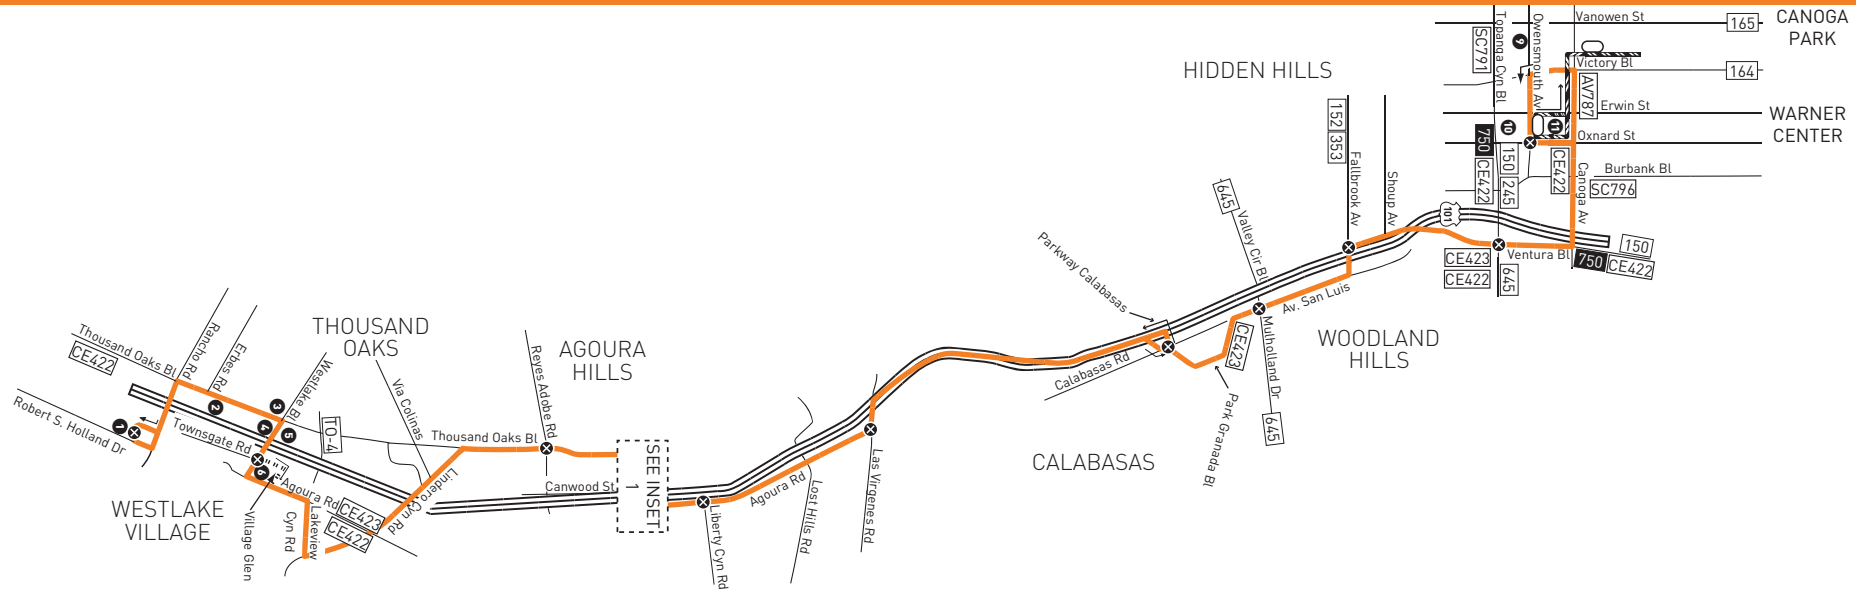

## Westbound (Approximate Times)

WARNER CENTER		WOODLAND HILLS	CALABASAS	AGOURA HILLS	WESTLAKE VILLAGE
Warner Center Transit Hub (Owensmouth & Oxnard)	VIA	Ventura & Topanga Canyon	Parkway Calabasas & Calabasas Road	Dorothy & Chesebro	Westlake & Townsgate
—	—	6:04A	6:16A	6:28A	6:47A
7:01A	LINE 245	7:05	7:17	7:29	7:48
8:00	LINE 245	8:05	8:17	8:30	8:50
9:00	LINE 245	9:05	9:17	9:30	9:50
10:00	LINE 245	10:05	10:17	10:30	10:50
11:00	LINE 245	11:05	11:17	11:30	11:50
11:59	LINE 245	12:05P	12:17P	12:30P	12:50P
1:00P	LINE 245	1:05	1:17	1:30	1:50
2:00	LINE 245	2:05	2:17	2:30	2:50
3:00	LINE 245	3:05	3:18	3:31	3:52
4:00	LINE 245	4:05	4:18	4:31	4:52
5:00	LINE 245	5:05	5:18	5:31	5:52
6:00	LINE 245	6:05	6:17	6:30	6:50
7:01	LINE 245	7:05	7:17	7:30	7:49

## Special Notes

**A** Trip originates via Line 150 from Universal City. Obtain Line 150 timetable for details.

## Avisos especiales

**A** Viaje Origina via Linea 150 desde Universal City. Obtenga el horario de Linea 150 para detalles.

ROUTE MAP

N ▲

INSET MAP 1

N ▲

MAP NOTES

- ❶ **Thousand Oaks Transit Center**  
TO-1, 2, 4: VISTA Conejo Connection
- ❷ **Thousand Oaks Civic Arts Plaza**
- ❸ **North Ranch Mall**
- ❹ **Northgate Shopping Center**
- ❺ **The Promenade at Westlake**
- ❻ **Hyatt Westlake Plaza**
- ❼ **Twin Oaks Shopping Center**
- ❽ **Whizins Center**
- ❾ **Westfield Topanga**
- ❿ **Westfield Promenade**
- ⓫ **Warner Center Transit Hub**  
Metro 161, 164, 245, 645, 750, Orange Line, VISTA Conejo Connection, Nearby transfer to Metro 150, CE422

LEGEND

- Route of Line 161
- ⋯ Weekday Shortline, Weekday and Holiday Turnaround loop
- Route of Orange Line
- ⊗ Timepoint
- Metro Orange Line Station
- AV Antelope Valley Transit Authority
- CE LADOT Commuter Express
- SC Santa Clarita Transit
- TO Thousand Oaks Transit
- VISTA Ventura Intercity Service Transit Authority