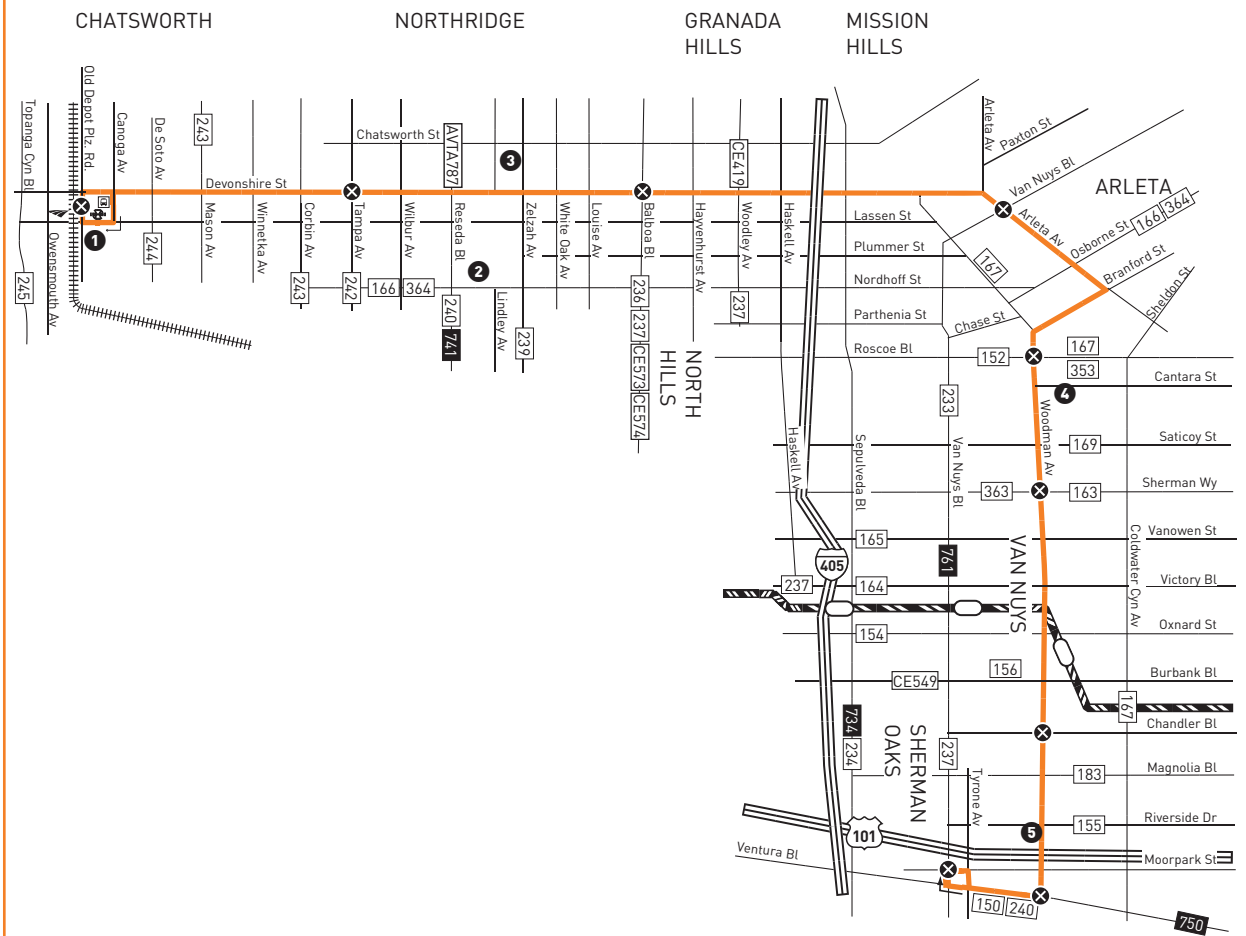

Sunday and Holiday Schedule

158

North on Woodman – West on Devonshire (Approximate Times)

SHERMAN OAKS		VAN NUYS		PANORAMA CITY	ARLETA	GRANADA HILLS	NORTHRIDGE	CHATSWORTH
Moorpark & Van Nuys	Woodman & Ventura	Woodman & Chandler	Woodman & Sherman Way	Woodman & Roscoe	Arleta & Van Nuys	Devonshire & Balboa	Devonshire & Tampa	Chatsworth Station
—	6:44A	6:49A	6:58A	7:05A	7:17A	7:27A	7:34A	7:42A
—	7:40	7:45	7:54	8:01	8:13	8:25	8:34	8:43
—	8:38	8:43	8:52	8:59	9:11	9:23	9:32	9:41
9:30A	9:36	9:41	9:50	9:57	10:09	10:21	10:30	10:39
10:26	10:32	10:37	10:46	10:53	11:05	11:17	11:26	11:35
11:17	11:23	11:28	11:37	11:44	11:56	12:08P	12:17P	12:26P
12:09P	12:15P	12:20P	12:29P	12:36P	12:48P	1:00	1:09	1:19
1:01	1:07	1:12	1:21	1:28	1:40	1:52	2:01	2:11
1:52	1:58	2:03	2:12	2:20	2:32	2:44	2:53	3:03
2:43	2:49	2:54	3:03	3:11	3:24	3:36	3:45	3:55
3:35	3:41	3:46	3:55	4:03	4:16	4:28	4:37	4:47
4:28	4:34	4:39	4:48	4:56	5:09	5:21	5:30	5:38
5:20	5:26	5:31	5:40	5:48	6:00	6:12	6:20	6:28
6:12	6:18	6:23	6:32	6:40	6:52	7:04	7:11	7:19
7:05	7:11	7:15	7:24	7:32	7:44	7:55	8:02	8:10
8:01	8:07	8:11	8:18	8:24	8:33	8:42	8:49	8:56

MAP NOTES

- 1 Chatsworth Station**
Metro 158, 166, 167, 244, 245, 364; CE419, SV-C; SC791; Ventura County Metrolink Line; Amtrak
- 2 California State University, Northridge**
- 3 Granada Hills High School**
- 4 Kaiser Hospital**
- 5 Sherman Oaks Fashion Square**

LEGEND

- Route of Line 158
- Route of Orange Line
- Timepoint
- Metrolink Station
- Amtrak Station
- Transit Center
- Metro Orange Line Station
- CE LADOT Commuter Express
- SV Simi Valley Transit
- AVTA Antelope Valley Transit Authority