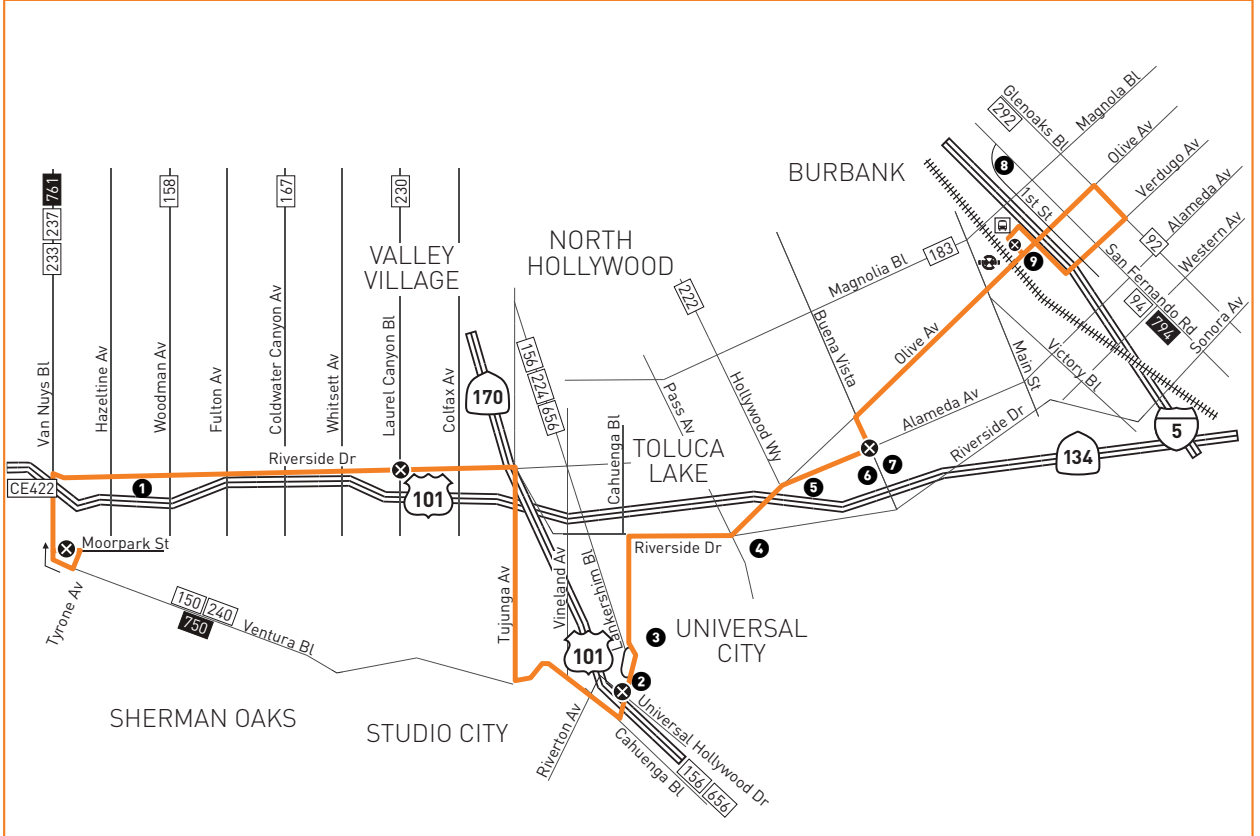

Sunday and Holiday Schedule

155

Effective Jun 26 2011

Eastbound (Approximate Times)

Westbound (Approximate Times)

SHERMAN OAKS	VALLEY VILLAGE	UNIVERSAL CITY	BURBANK		BURBANK	UNIVERSAL CITY	VALLEY VILLAGE	SHERMAN OAKS	
Moorpark & Van Nuys	Riverside & Laurel Canyon	Universal City Station	Buena Vista & Alameda	Burbank Station	Burbank Station	Buena Vista & Alameda	Universal City Station	Riverside & Laurel Canyon	Moorpark & Van Nuys
5:27A	5:39A	5:50A	6:00A	6:11A	7:53A	8:03A	8:14A	8:25A	8:37A
6:23	6:35	6:46	6:56	7:07	8:53	9:03	9:14	9:26	9:38
7:22	7:34	7:45	7:55	8:06	9:55	10:06	10:17	10:29	10:41
8:19	8:31	8:42	8:53	9:05	10:55	11:06	11:18	11:31	11:43
9:18	9:30	9:42	9:53	10:05	11:58	12:09P	12:21P	12:34P	12:46P
10:15	10:27	10:39	10:50	11:02	12:58P	1:09	1:21	1:34	1:46
11:13	11:25	11:38	11:50	12:02P	1:58	2:09	2:21	2:34	2:46
12:13P	12:25P	12:38P	12:50P	1:02	2:59	3:10	3:22	3:35	3:47
1:12	1:24	1:37	1:49	2:02	3:59	4:10	4:22	4:34	4:46
2:12	2:24	2:37	2:48	3:01	4:59	5:10	5:22	5:34	5:46
3:13	3:25	3:38	3:49	4:02	5:58	6:09	6:20	6:32	6:44
4:12	4:24	4:37	4:48	5:01	6:48	6:59	7:10	7:22	7:34
5:23	5:35	5:47	5:58	6:09	7:48	7:58	8:08	8:20	8:32
6:23	6:35	6:47	6:58	7:09					

ROUTE MAP OF LINE 155

N ▲

MAP NOTES

- 1 Sherman Oaks Fashion Square
- 2 Universal City Station
Metro 150, 155, 224, 240, 750
- 3 Universal Studios City Walk
- 4 Warner Bros. Studios
- 5 NBC Studios
- 6 Providence St. Joseph Medical Center
- 7 Disney Studios
- 8 Burbank Town Center
- 9 Burbank Station
Metro 92, 96, 154, 155, 164, 165, 292; SC794; BB Media District, Airport/Empire; Antelope Valley & Ventura County Metrolink Lines. Transfers in Downtown Burbank to Metro 94, 183 & 794; CE419

LEGEND

- Route of Line 155
- Timepoint
- Metro Red Line Station
- Metrolink Station
- Transit Center
- BB Burbank Bus
- CE LADOT Commuter Express
- SC Santa Clarita Transit