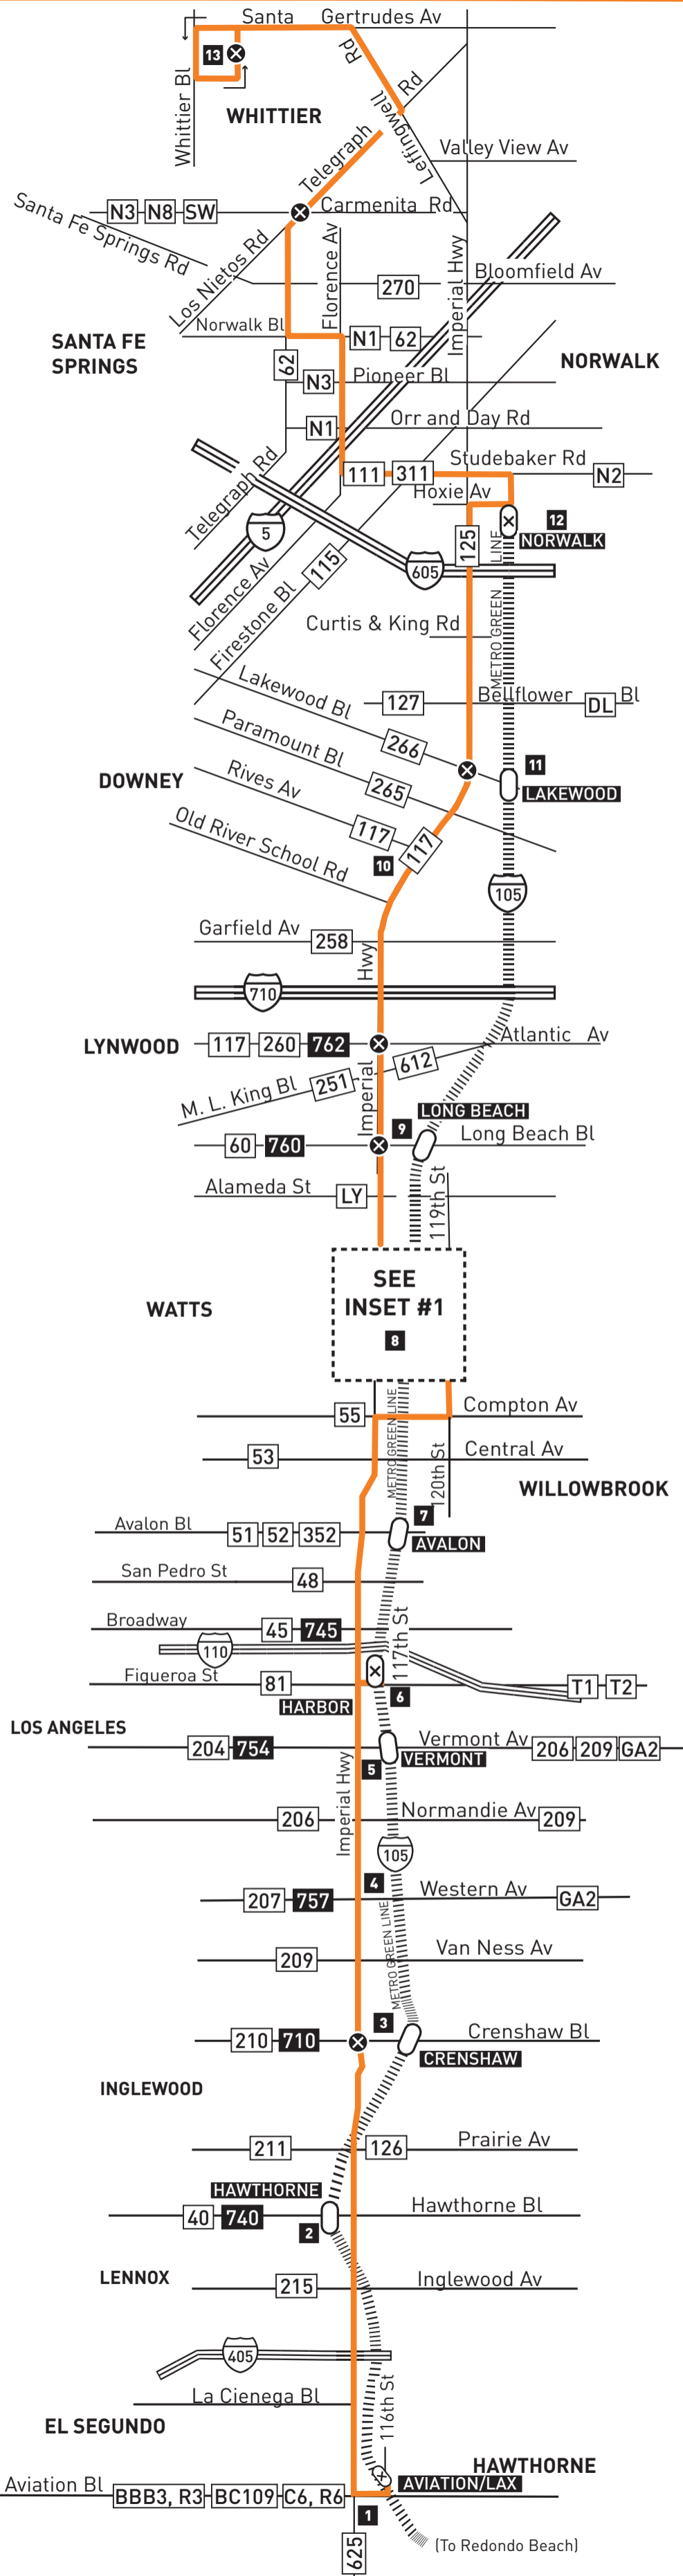

LEGEND

- Route of Line 120
- Timepoint
- Metro Rail
- Metro Rail Station
- Metro Rail Station and Timepoint
- Connecting Lines
- Rapid Connecting Lines
- BBB - Santa Monica's Big Blue Bus
- BC - Beach Cities Transit
- C - Culver CityBus
- CE - Commuter Express
- DL - DowneyLINK
- FT - Foothill Transit
- GA - Gardena Bus Lines
- LY - Lynwood Breeze
- OC - Orange County Transportation Authority
- M - Montebello Bus Lines
- N - Norwalk Transit
- R - Culver City or Big Blue Bus Rapid
- SW - Sunshine Shuttle
- T - Torrance Transit

INSET 1 - IMPERIAL/WILMINGTON STATION