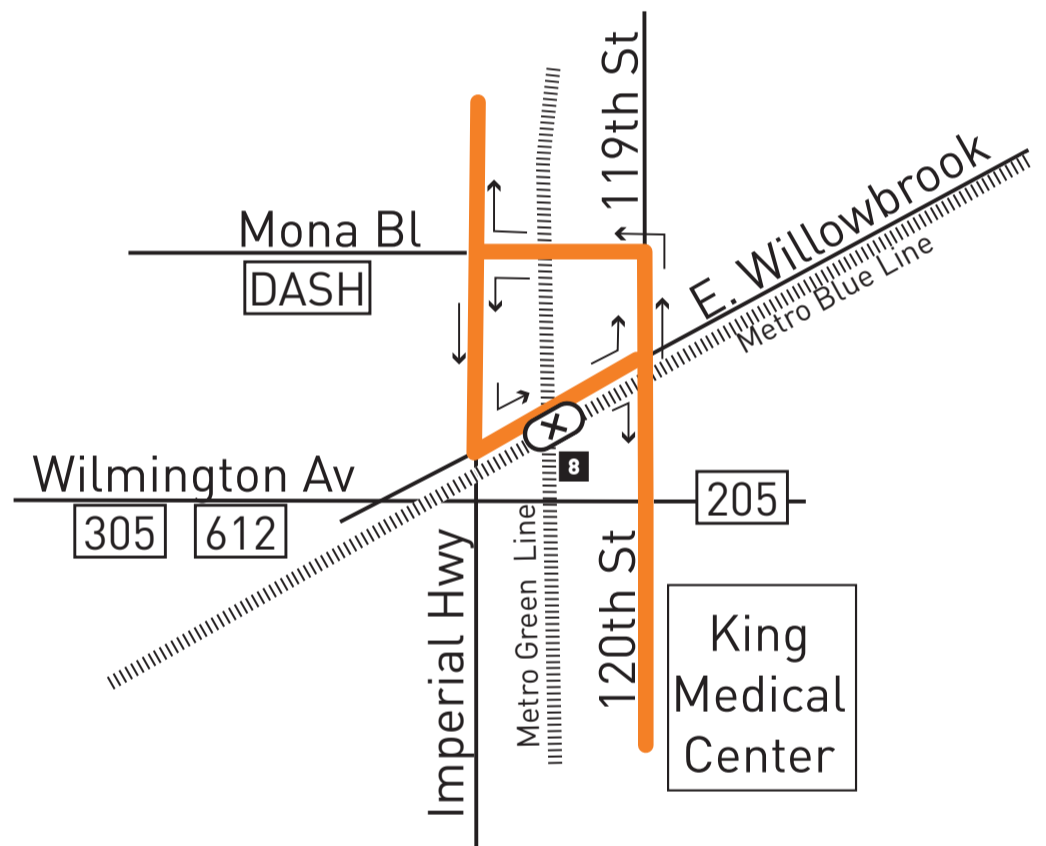

MAP NOTES

1. **1 Aviation/LAX Station**
   Metro 120, 625; C6, R6;
   LAX "G" Shuttle; CE438; BBB3,
   R3; BC109; MAX
2. **2 Hawthorne Station**
   Metro 40, 126, 212,
   312, 740
3. **3 Crenshaw Station**
   Metro 126, 207, 210,
   710, 757
4. **4 Los Angeles Southwest College**
   Metro 120, 207, 757;
   GA2
5. **5 Vermont Station**
   Metro 204, 206, 209, 754;
   GA2
6. **6 Harbor Transitway Station**
   Metro 45, 81, 120,
   450, 550, 745, Metro Silver Line;
   CE448; GA1; OC721; T1, T2
7. **7 Avalon Station**
   Metro 48, 51, 52, 53,
   352; DASH Watts; Willowbrook Shuttle
8. **8 Imperial/Wilmington Station**
   Metro 55, 120, 202, 205,
   305, 612; DASH Watts; GA5;
   Willowbrook and King Medical Center
   Shuttles; Lynwood Breeze D
9. **9 Long Beach Green Line Station**
   Metro 60, 251, 760;
   Lynwood Breeze A
10. **10 Rancho Los Amigos Medical Center**
    Metro 117, 120
11. **11 Lakewood Green Line Station**
    Metro 117, 265, 266;
    DL Southeast
12. **12 Norwalk Green Line Station**
    Metro 111, 115, 120,
    125, 270, 311, 460, 577; N2, N4, N5;
    LB172, LB173
13. **13 Whittwood Town Center**
    Metro 120; FT 285; M10; N7; SW