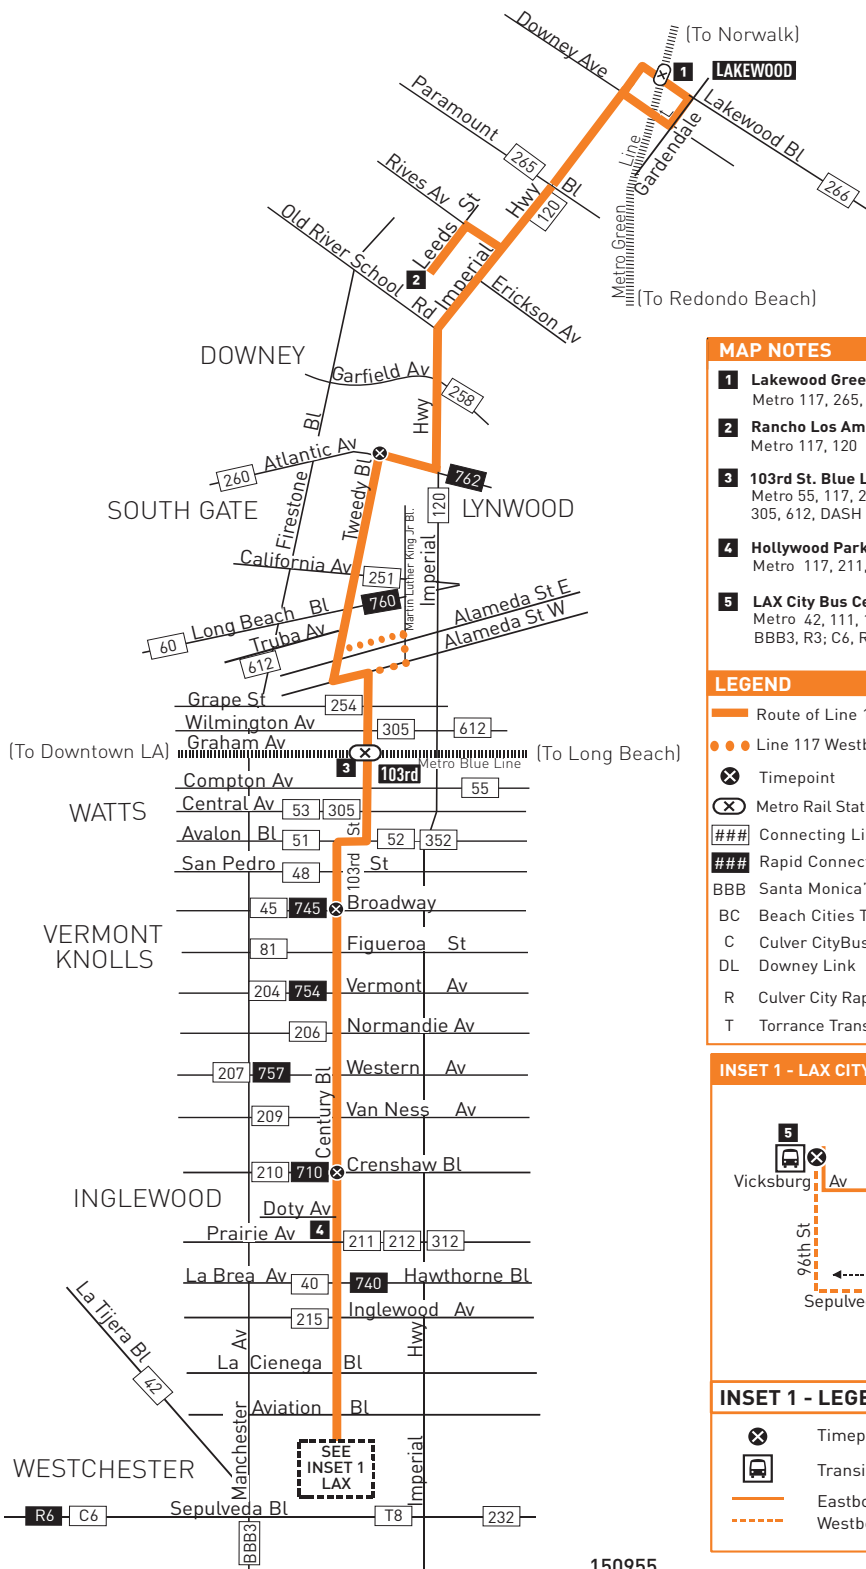

MAP NOTES

1. **1 Lakewood Green Line Station**
   Metro 117, 265, 266; DL Southeast
2. **2 Rancho Los Amigos Medical Center**
   Metro 117, 120
3. **3 103rd St. Blue Line Station**
   Metro 55, 117, 254, 305, 612, DASH Watts
4. **4 Hollywood Park**
   Metro 117, 211, 212, 312
5. **5 LAX City Bus Center**
   Metro 42, 111, 117, 232, 311; BBB3, R3; C6, R6; T8; BC109

LEGEND

- Route of Line 117
- ● ● Line 117 Westbound
- ⊗ Timepoint
- ⊗ Metro Rail Station and Timepoint
- ### Connecting Lines
- ### Rapid Connecting Lines
- BBB Santa Monica's Big Bus
- BC Beach Cities Transit
- C Culver CityBus
- DL Downey Link
- R Culver City Rapid
- T Torrance Transit