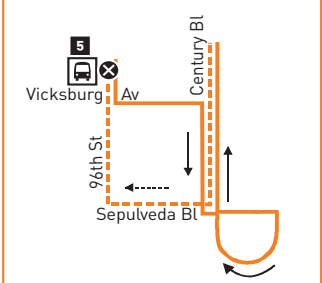

INSET 1 - LAX CITY BUS CENTER ◀ N

INSET 1 - LEGEND

- ⊗ Timepoint
- 🚌 Transit Center
- Eastbound
- - - Westbound