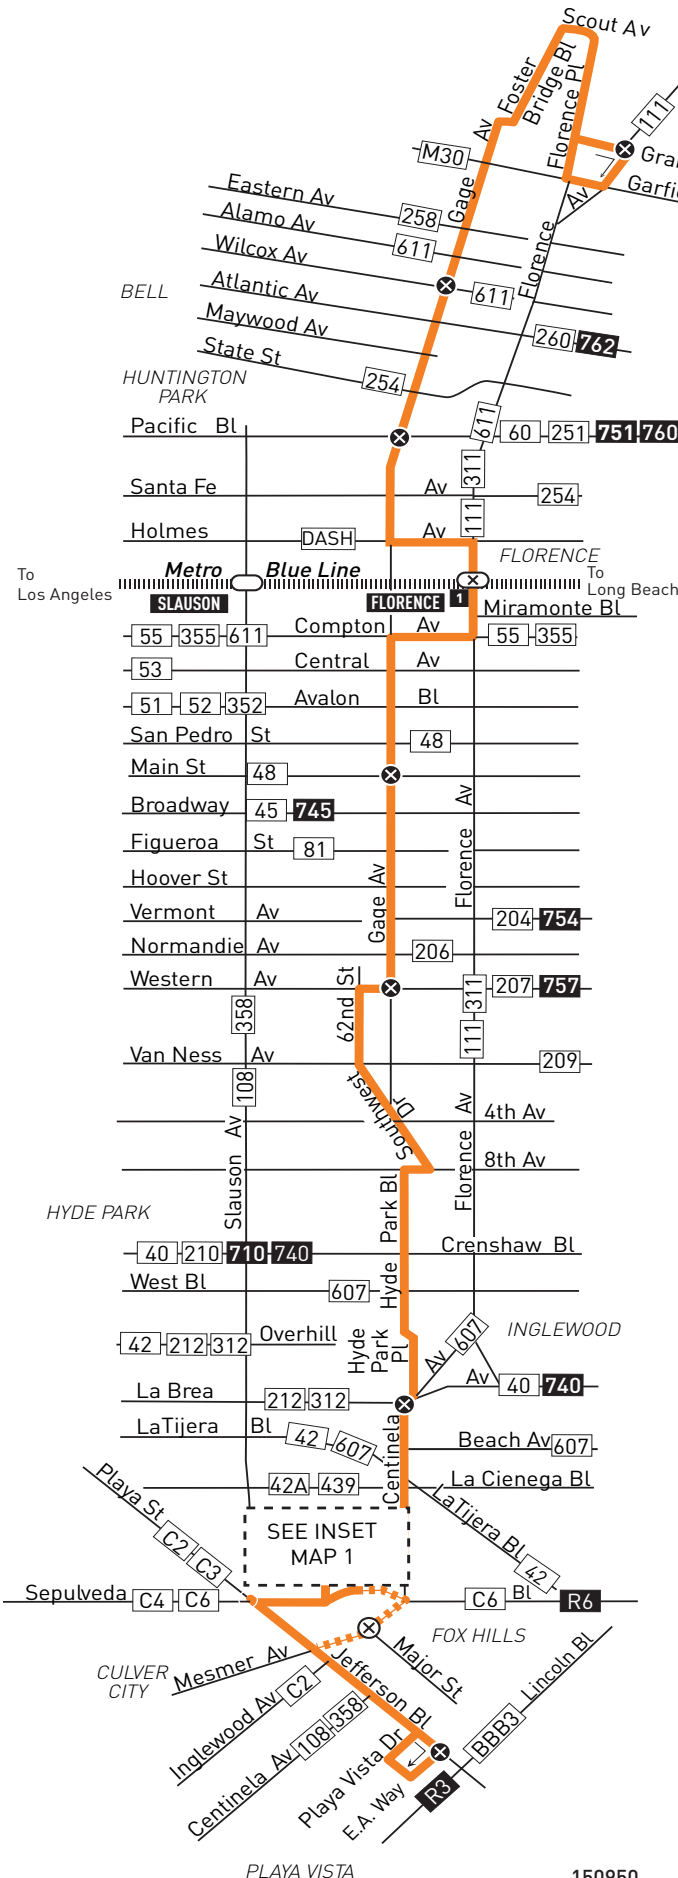

MAP NOTES

- **1 Florence Blue Line Station**
  Metro 102, 110, 111, 311, 611;
  DASH Chesterfield Square
- **2 Culver City Transit Center**
  Metro 108, 110, 358, 439;
  C2, C3, C4, C6

LEGEND

- Route of Line 110
- Short Line Turnaround
- Timepoint
- Timepoint on Sunday/Holidays
- Metro Rail
- Metro Rail Station and Timepoint
- Transit Center
- Connecting Line
- Rapid Connecting Line
- Santa Monica's Big Blue Bus
- Culver CityBus Lines
- LADOT Commuter Express
- Montebello Bus Lines
- Culver City Rapid