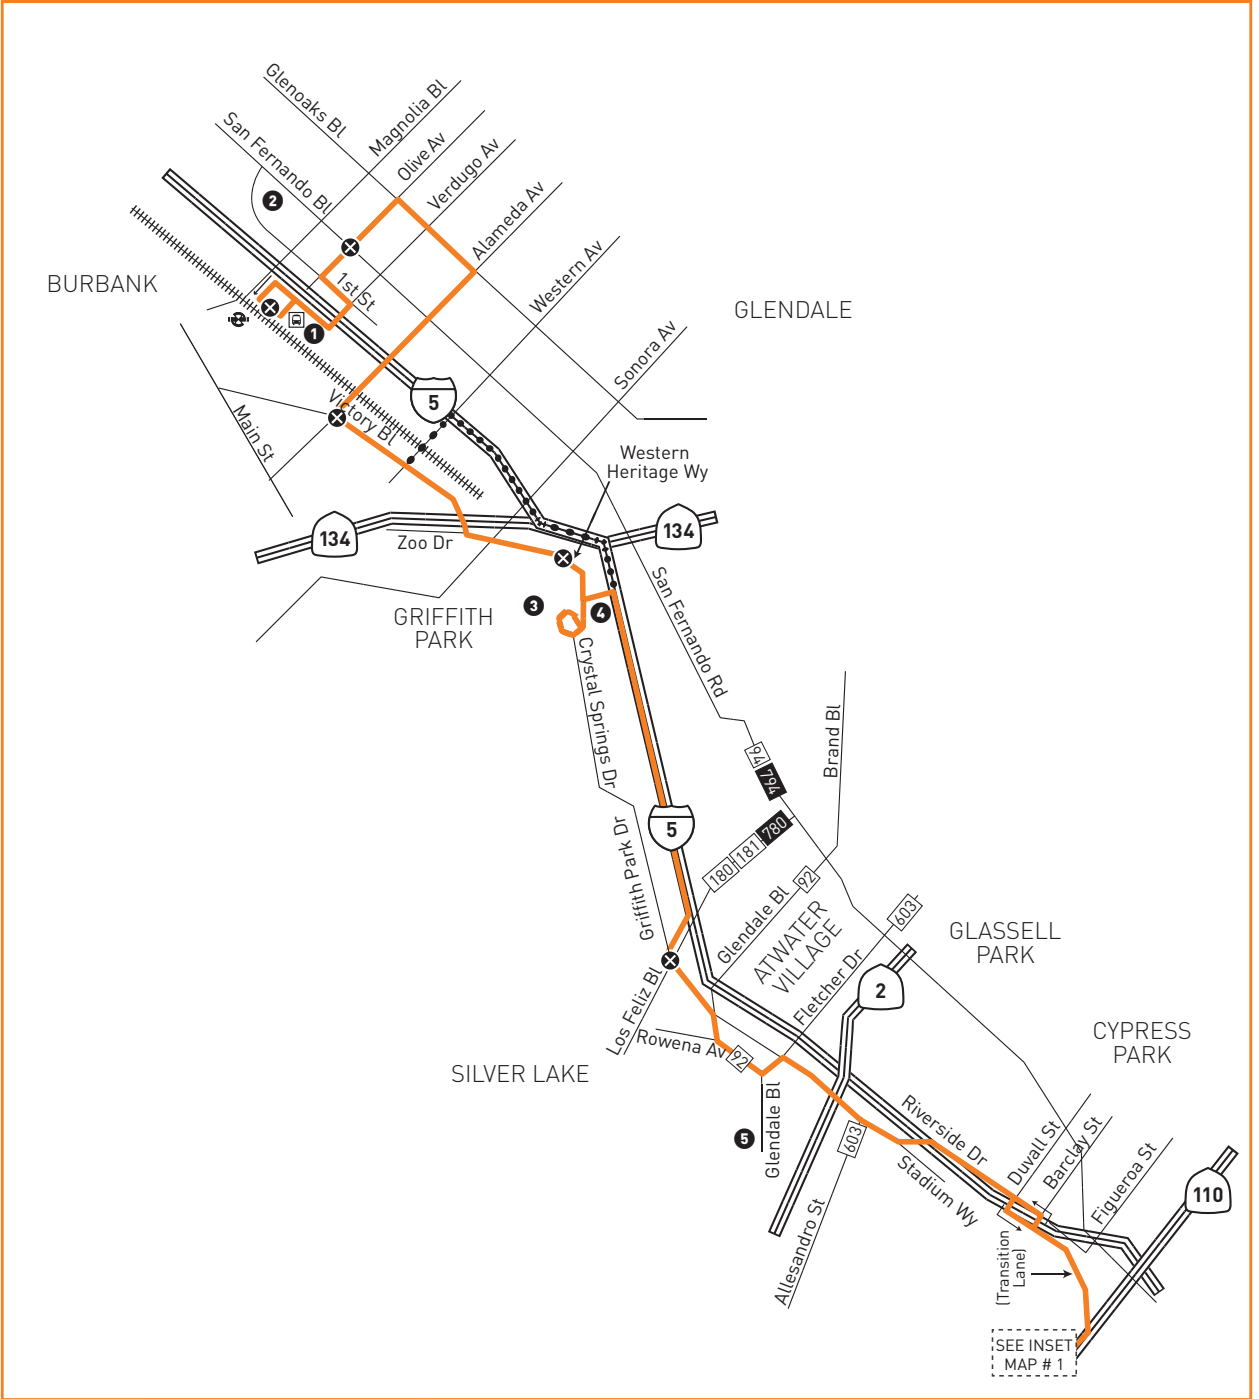

Sunday and Holiday Schedule

96

Southbound [Approximate Times]

BURBANK		GRIFFITH PARK	SILVER LAKE	CHINATOWN	DOWNTOWN LOS ANGELES	
Burbank Station	Olive & San Fernando	Victory & Alameda	Los Angeles Zoo	Riverside & Los Feliz	Hill & College	Grand & Venice
6:16A	6:20A	▲6:27A	—	6:36A	6:55A	7:06A
7:12	7:16	7:23	7:29A	7:36	7:55	8:06
8:11	8:15	8:22	8:29	8:36	8:55	9:07
9:10	9:14	9:22	9:29	9:36	9:56	10:09
10:10	10:14	10:22	10:29	10:36	10:56	11:08
11:07	11:11	11:20	11:28	11:36	11:56	12:08P
12:07P	12:11P	12:20P	12:28P	12:36P	12:56P	1:08
1:07	1:11	1:20	1:28	1:36	1:56	2:08
2:07	2:11	2:20	2:28	2:36	2:56	3:08
3:06	3:10	3:19	3:27	3:36	3:56	4:06
4:07	4:11	4:20	4:27	4:36	4:56	5:07
5:06	5:10	5:19	5:27	5:35	5:56	6:08
6:14	6:18	▲6:26	—	6:36	6:56	7:08
7:14	7:18	▲7:26	—	7:36	7:56	8:08

INSET MAP 1 - DOWNTOWN LOS ANGELES AND CHINATOWN

LEGEND

- Route of Line 96
- Alternate Route used as noted in schedule
- ⊗ Timepoint
- 🚏 Transit Center
- CE LADOT Commuter Express Bus
- SC Santa Clarita Transit
- 🚊 Metrolink Station
- 🚊 Metrolink
- 🚊 Amtrak

INSET 1 - DOWNTOWN LOS ANGELES

- Route of Line 96
- Local Stop
- ⊗ Timepoint
- 🚊 Metro Rail Station
- 🚪 Metro Rail Station Entrance
- 🚊 Metro Rail

MAP NOTES

- 1 Burbank Station**
Metro 92, 96, 154, 155, 164, 165, 292; SC794; BB Media District, Airport/Empire; Antelope & Ventura County Metrolink Lines; Transfer in Downtown Burbank to Metro 94, 183, 794
- 2 Burbank Town Center**
- 3 Los Angeles Zoo**
- 4 Autry Museum of the American West**
- 5 Silver Lake Library**