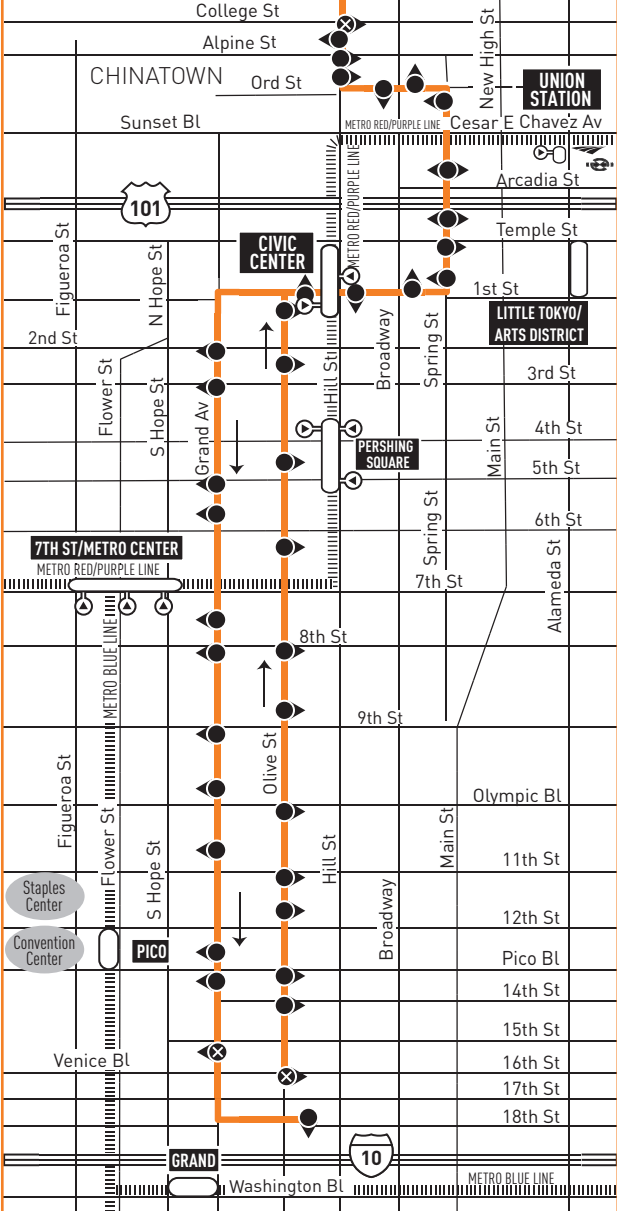

Sunday and Holiday Schedule

96

Southbound [Approximate Times]

BURBANK		GRIFFITH PARK	SILVER LAKE	CHINATOWN	DOWNTOWN LOS ANGELES	
Burbank Station	Olive & San Fernando	Victory & Alameda	Los Angeles Zoo	Riverside & Los Feliz	Hill & College	Grand & Venice
6:16A	6:20A	▲6:27A	—	6:36A	6:55A	7:06A
7:12	7:16	7:23	7:29A	7:36	7:55	8:06
8:11	8:15	8:22	8:29	8:36	8:55	9:07
9:10	9:14	9:22	9:29	9:36	9:56	10:09
10:10	10:14	10:22	10:29	10:36	10:56	11:08
11:07	11:11	11:20	11:28	11:36	11:56	12:08P
12:07P	12:11P	12:20P	12:28P	12:36P	12:56P	1:08
1:07	1:11	1:20	1:28	1:36	1:56	2:08
2:07	2:11	2:20	2:28	2:36	2:56	3:08
3:06	3:10	3:19	3:27	3:36	3:56	4:06
4:07	4:11	4:20	4:27	4:36	4:56	5:07
5:06	5:10	5:19	5:27	5:35	5:56	6:08
6:14	6:18	▲6:26	—	6:36	6:56	7:08
7:14	7:18	▲7:26	—	7:36	7:56	8:08

INSET MAP 1 - DOWNTOWN LOS ANGELES AND CHINATOWN

LEGEND

- Route of Line 96
- Alternate Route used as noted in schedule
- ⊗ Timepoint
- 🚏 Transit Center
- CE LADOT Commuter Express Bus
- SC Santa Clarita Transit
- 🚊 Metrolink Station
- 🚊 Metrolink
- 🚊 Amtrak

INSET 1 - DOWNTOWN LOS ANGELES

- Route of Line 96
- Local Stop
- ⊗ Timepoint
- 🚊 Metro Rail Station
- 🚪 Metro Rail Station Entrance
- 🚊 Metro Rail

MAP NOTES

- 1 Burbank Station**
Metro 92, 96, 154, 155, 164, 165, 292; SC794; BB Media District, Airport/Empire; Antelope & Ventura County Metrolink Lines; Transfer in Downtown Burbank to Metro 94, 183, 794
- 2 Burbank Town Center**
- 3 Los Angeles Zoo**
- 4 Autry Museum of the American West**
- 5 Silver Lake Library**