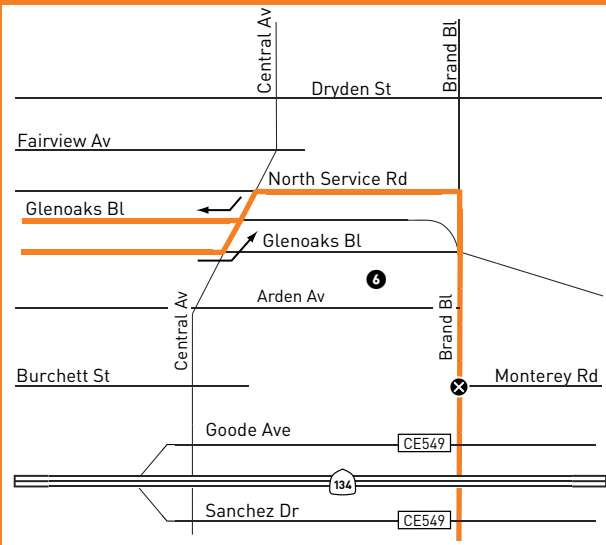

**Special Notes**

- A** Upon arrival at Olive & San Fernando, trip changes to Line 292 service and continues to Sun Valley or Sylmar. Obtain Line 292 timetable for details.
- B** Trip terminates at 1st & Angeleno at time shown.
- C** Trip originates at Main & 7th five minutes before time shown.
- D** Trip originates at 1st & Angeleno at time shown.
- E** Trip terminates at Main & 7th five minutes after time shown.
- F** Trip originates in Sylmar or Sun Valley in Line 292 service. Upon arrival at Olive & San Fernando, trip changes to Line 92 service and continues as shown. Obtain Line 292 timetable for details.
- G** Bus waits at Brand & Broadway for transfer connection.

**Avisos especiales**

- A** Al llegar a Olive y San Fernando, servicio cambia a Linea 292 y continua a Sun Valley o Sylmar. Obtenga horario de Linea 292 para detalles.
- B** Viaje termina en 1st y Angeleno a la hora mostrada.
- C** Viaje origina en Main y 7th St. cinco minutos antes de la hora mostrada.
- D** Viaje origina en 1st y Angeleno a la hora mostrada.
- E** Viaje termina en Main y 7th St. cinco minutos despues de la hora mostrada.
- F** Viaje origina en Sylmar o Sun Valley como Linea 292. Al llegar en Olive y San Fernando, viaje cambia a Linea 92 y continua. Obtenga horario de Linea 292 para mas detalles.
- G** Espera en Brand y Broadway por la conexon de transferencia.

ROUTE MAP N ▲

INSET 2 – NORTH GLENDALE N ▲

INSET 1 – DOWNTOWN BURBANK N ▲

INSET 3 – DOWNTOWN LOS ANGELES N ▲

MAP NOTES N ▲

- 1 Glendale Galleria**
- 2 Americana at Brand**
- 3 Glendale Station**  
Metro 183; Glendale Beeline 1, 2
- 4 Burbank Town Center**
- 5 Burbank Station**  
Metro 92, 96, 154, 155, 164, 165, 292; SC794; BB Media District, Airport/Empire; Antelope Valley & Ventura County Metrolink Lines  
Transfer in Downtown Burbank to Metro 94, 183 & 794
- 6 Hilton Hotel**
- 7 Echo Park**