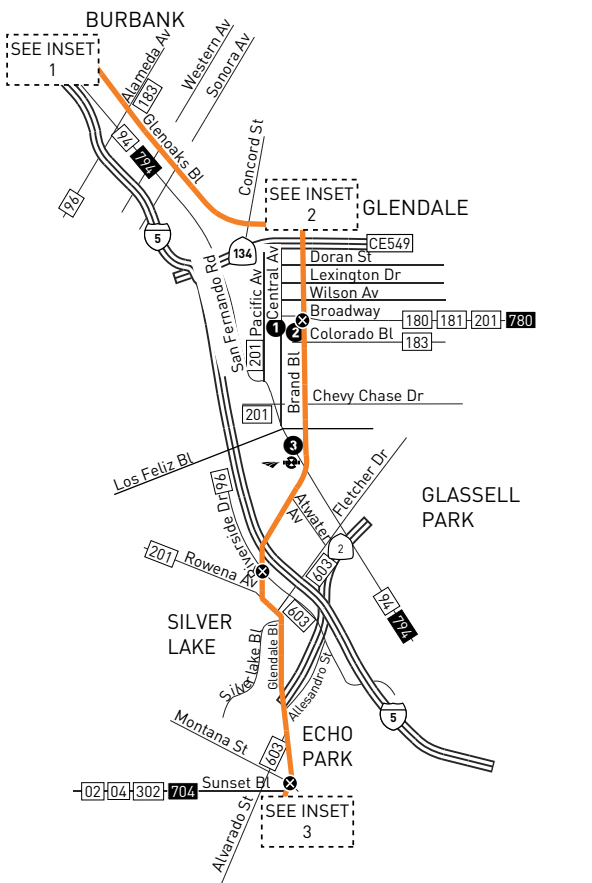

ROUTE MAP N ▲

INSET 2 – NORTH GLENDALE N ▲

INSET 1 – DOWNTOWN BURBANK N ▲

INSET 3 – DOWNTOWN LOS ANGELES N ▲

MAP NOTES N ▲

- 1 Glendale Galleria**
- 2 Americana at Brand**
- 3 Glendale Station**  
Metro 183; Glendale Beeline 1, 2
- 4 Burbank Town Center**
- 5 Burbank Station**  
Metro 92, 96, 154, 155, 164, 165, 292; SC794; BB Media District, Airport/Empire; Antelope Valley & Ventura County Metrolink Lines  
Transfer in Downtown Burbank to Metro 94, 183 & 794
- 6 Hilton Hotel**
- 7 Echo Park**