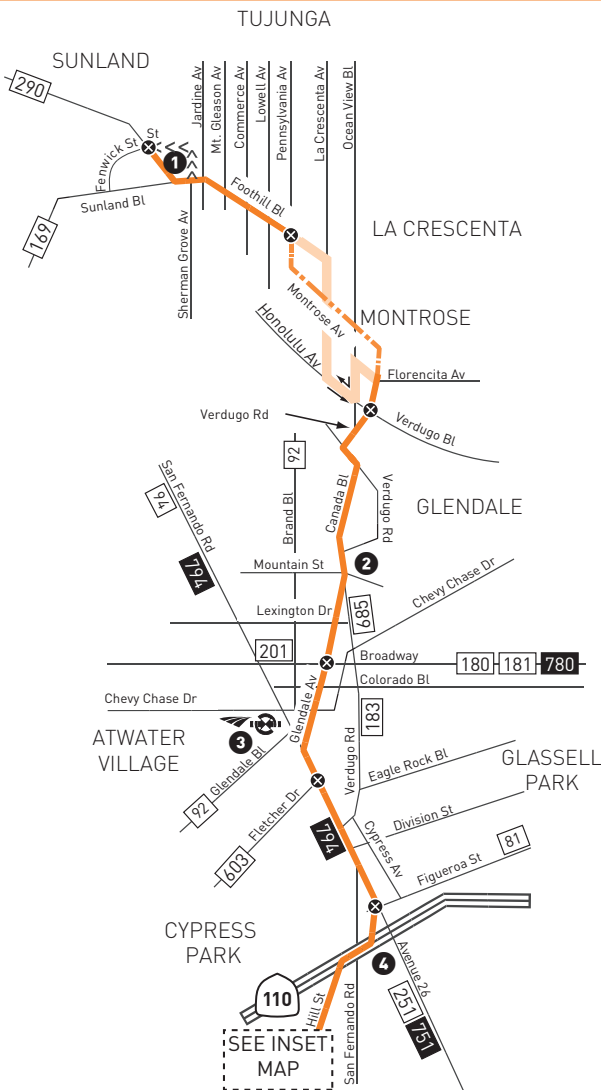

LEGEND

- Route of Lines 90 & 91
- Route of Line 90 only
- Route of Line 91 only
- Turnaround loop and route of lines 90-91 continuing via Line 169 on weekends
- Timepoint
- Amtrak Station
- Metrolink Station