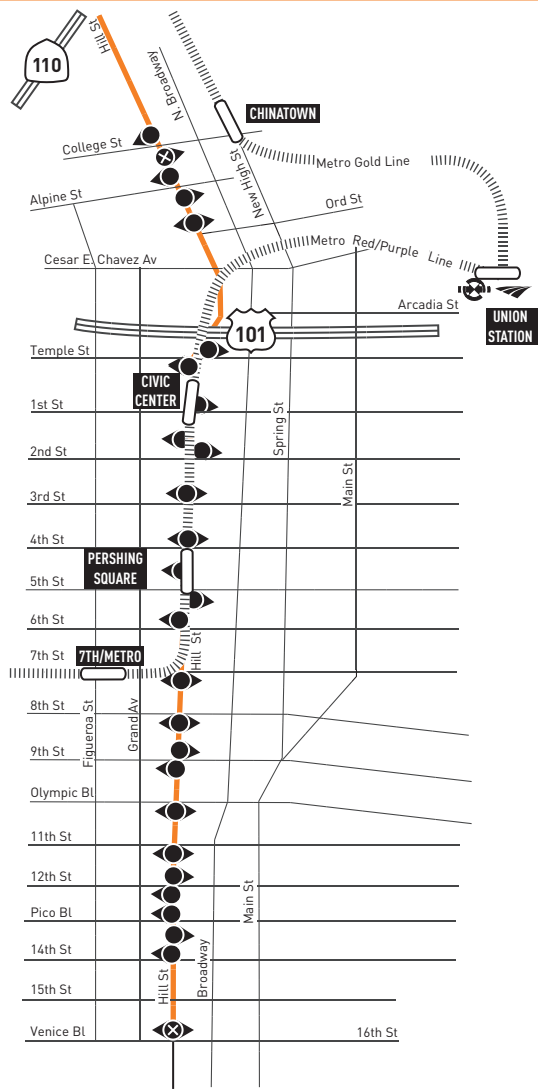

LEGEND

- Route of Lines 90 & 91
- Route of Line 90 only
- Route of Line 91 only
- Turnaround loop and route of lines 90-91 continuing via Line 169 on weekends
- Timepoint
- Amtrak Station
- Metrolink Station