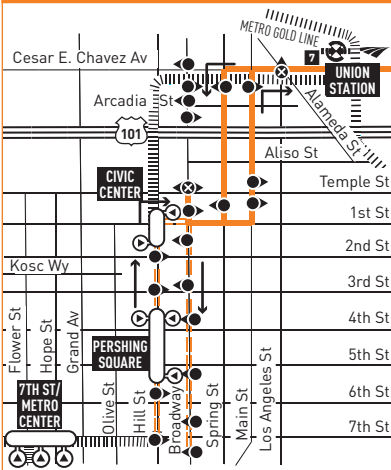

INSET 1 - DOWNTOWN LOS ANGELES

LEGEND

- Line 68 Route
- - - Line 68 Late Night Route
- X Timetable Timepoint
- M Metro Rail
- O Metro Rail Station
- C Transit Center
- # Map Notes (see inset)
- ### Connecting Line
- ### Rapid Connecting Line
- M MetroLink
- F Amtrak
- M Foothill Transit
- M Montebello Bus Lines

INSET 1 - DOWNTOWN LOS ANGELES

- O Stop
- X Stop + Timetable Timepoint
- O Limited Stop
- O Metro Rail Station
- O Metro Rail Station Entrance

MAP NOTES

1. **1** Westfield Shoppingtown Eagle Rock
2. **2** Occidental College
3. **3** Glassell Park Recreation Area
4. **4** The Shops at Montebello
5. **5** Kaiser Hospital
6. **6** East LA College
7. **7** Union Station