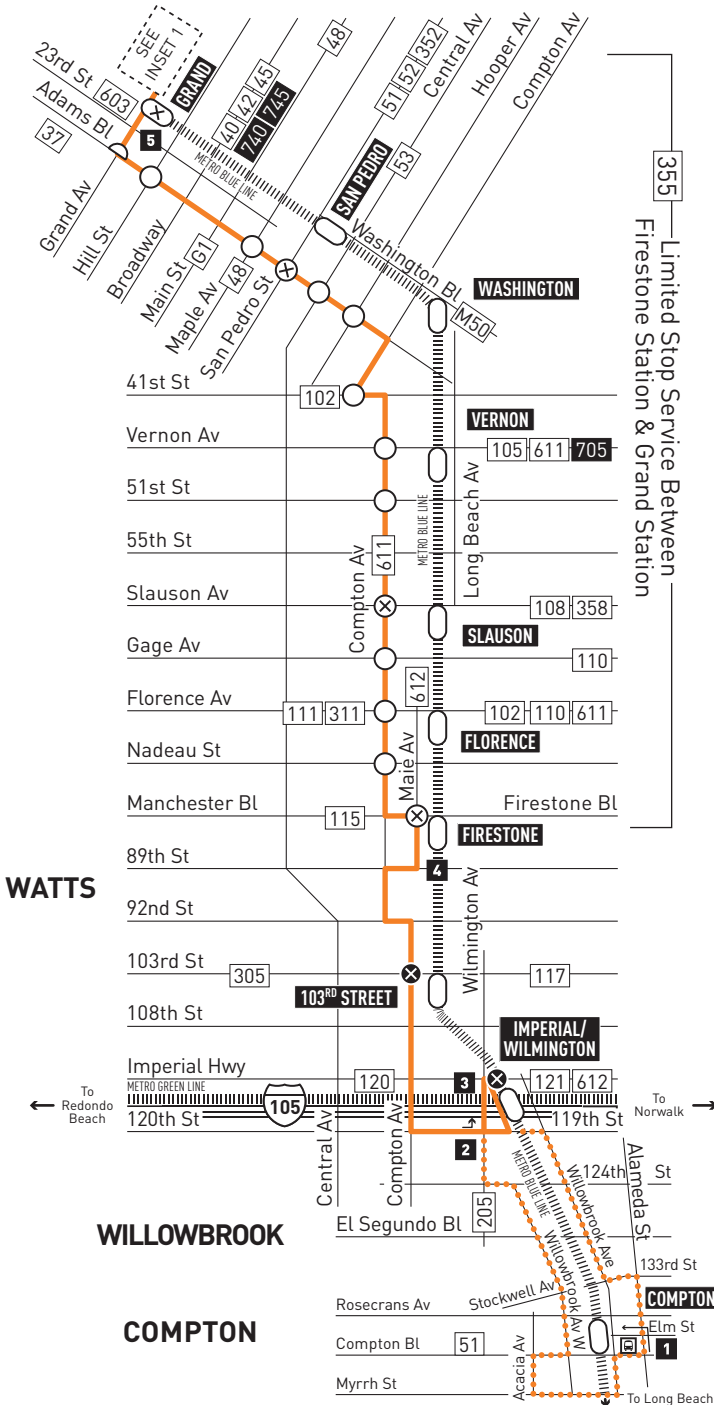

- Line 55/355 Route
- Owl Service (Serving Line 202 Stops 10:00 pm - 4:00 am)
- ⊗ Timepoint
- Limited Stop
- ⊗ Northbound Limited Stop Only
- ⊗ Limited Stop & Timepoint
- ▬ Metro Rail
- Metro Station
- ⊗ Metro Rail Station, Timepoint & Limited Stop
- 🏠 Transit Center
- 000 Connecting Line
- 000 Rapid Connecting Line
- G Gardena Bus Lines
- T Torrance Transit
- M Montebello Bus Lines

INSET 1 - DOWNTOWN LOS ANGELES

- Stop
- ⊗ Stop + Timepoint
- 🏠 Metro Rail Station
- 🔑 Metro Rail Station Entrance

MAP NOTES

- 1 Martin Luther King Jr. Transit Center**
Metro 51, 125, 127, 128, 202;
Compton Renaissance Transit: 1, 2, 3, 4, 5
- 2 Martin Luther King Multi Care Medical Center**
- 3 Imperial/Wilmington Station**
Metro 55, 120, 121, 202, 205, 305, 355, 612; DASH Watts, Hahn Trolley, Lynwood Trolley Route D
- 4 Firestone Station**
Metro 55, 115, 315, 355
- 5 Grand Station**
Metro 14, 37, 38, 55, 76, 78, 79, 355, 378, 603; DASH D, Pico Union/Echo Park