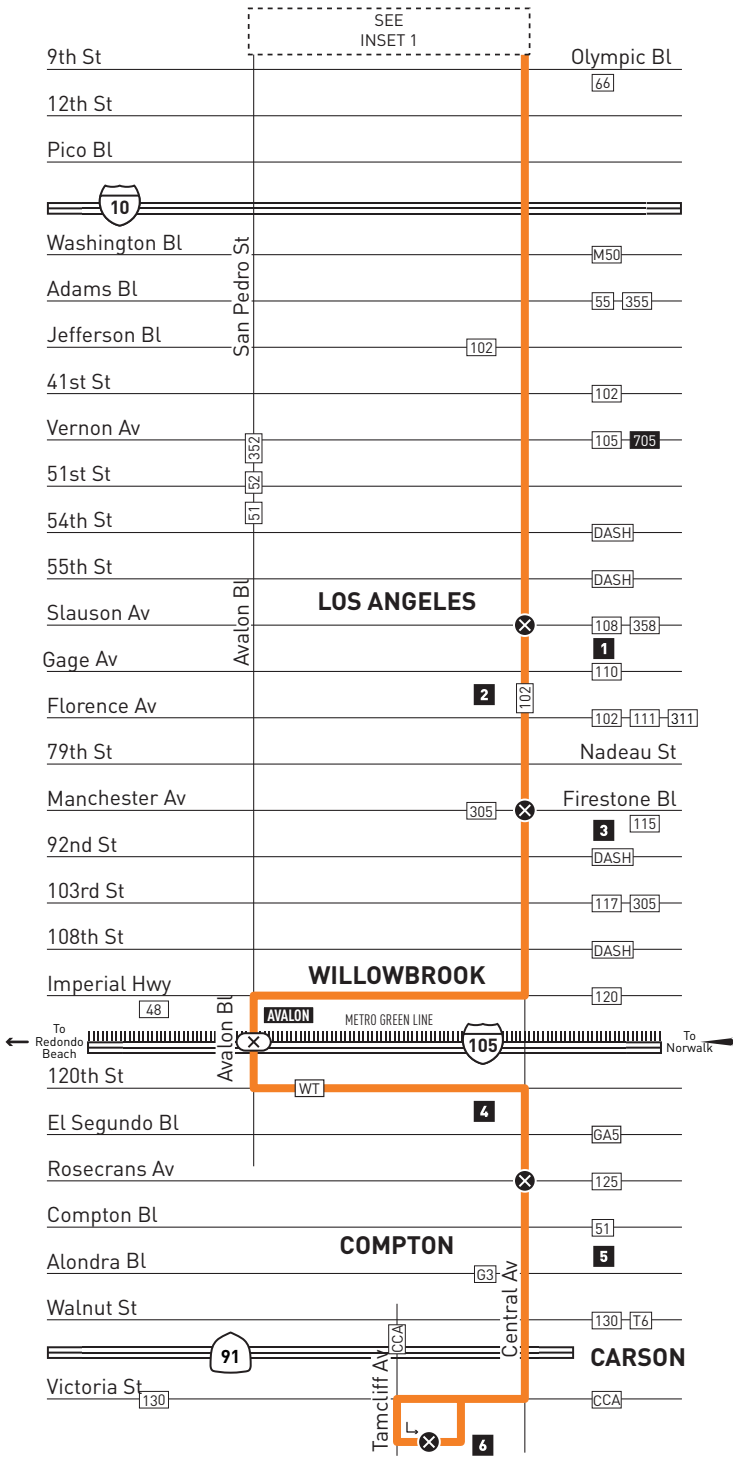

Special Notes

Avisos especiales

- B** Terminates at 6th & Grand 5 minutes after time shown.
- C** Terminates at 5th & Flower approximately 8 minutes after time shown.
- D** Waits at 6th & Broadway for transfer connections.
- E** Originates at 6th & Grand 13 minutes before time shown and waits at 6th & Broadway for transfer connections.

- B** Termina en la 6th y Grand 5 minutos después de la hora mostrada.
- C** Termina en la 5th y Flower aproximadamente 8 minutos después de la hora mostrada.
- D** Espera en al 6th y Broadway por las conexiones de transferencia.
- E** Se origina en la 6th y Grand 13 minutos antes de la hora mostrada y espera en la 6th y Broadway por las conexiones de transferencia.

- 1 Mary McLeod Bethune Park
- 2 U.S. Postal Service
- 3 Ted Watkins Park
- 4 Earvin Magic Johnson Recreation Area
- 5 Compton Airport
- 6 CSU Dominguez Hills

LEGEND

- Line 53 Route
- Timepoint
- Metro Rail
- Metro Rail Station
- Metro Rail Station + Timepoint
- Connecting Line
- Carson Circuit
- Gardena Municipal Bus
- Torrance Transit
- Montebello Bus Lines
- Willowbrook Trolley

INSET 1 - DOWNTOWN LOS ANGELES

- Line 53 Route
- Stop
- Stop + Timepoint
- Metro Rail Station
- Metro Rail Station Entrance

INSET 1 - DOWNTOWN LOS ANGELES