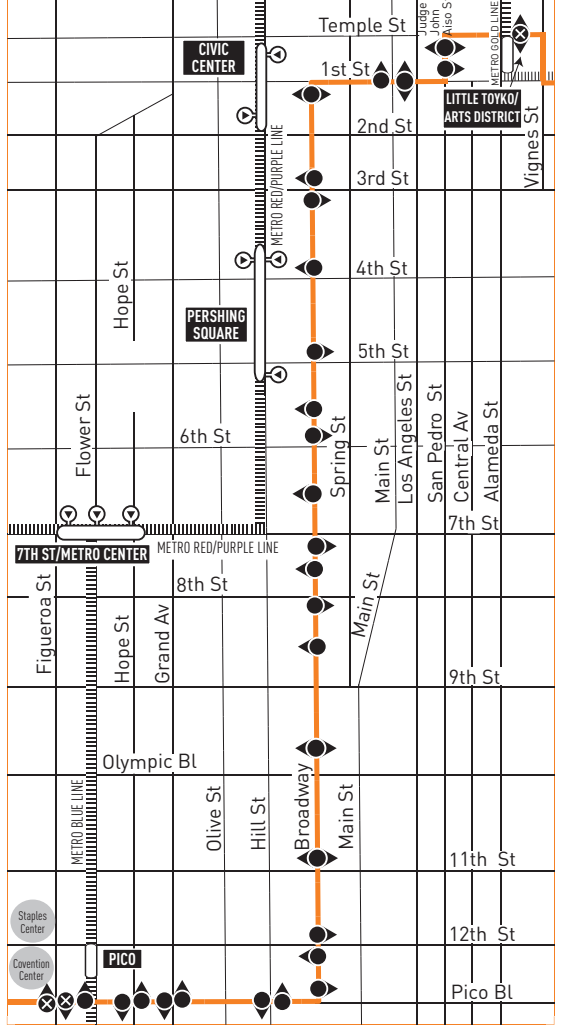

**Special Notes**

**Avisos especiales**

▣ Waits at Broadway & 7th for transfer connections.

▣ Espera en Broadway y 7th por la conexión de transferencia.

Eastbound (Approximate Times)

Westbound (Approximate Times)

## Eastbound (Approximate Times)

**MAP NOTES**

- 1 Indiana Station**  
Metro 30, 254, 287, 620, 665
- 2 Pico/Rimpau Transit Center**  
Metro 30, 730; BBB 5, 7, 13, Rapid 7

**LEGEND**

- Route of Line 30
- Timepoint
- Transit Center
- Metro Rail
- Metro Rail Station
- Map Notes
- Connecting Lines
- Rapid Connecting Lines
- Santa Monica's Big Blue Bus
- Montebello Bus Lines
- Monterey Park Spirit Bus

**INSET 1 - DOWNTOWN LOS ANGELES**

- Route of Line 30
- Stop
- Timepoint
- Metro Rail Station
- Metro Rail Station Entrance
- Metro Rail

**INSET 1 - DOWNTOWN LOS ANGELES**

\* Due to construction between Mission & Alameda, Route 30 will be on detour for approximately eighteen months. In this segment, stops will be made at 1st/Mission and Temple/Alameda.