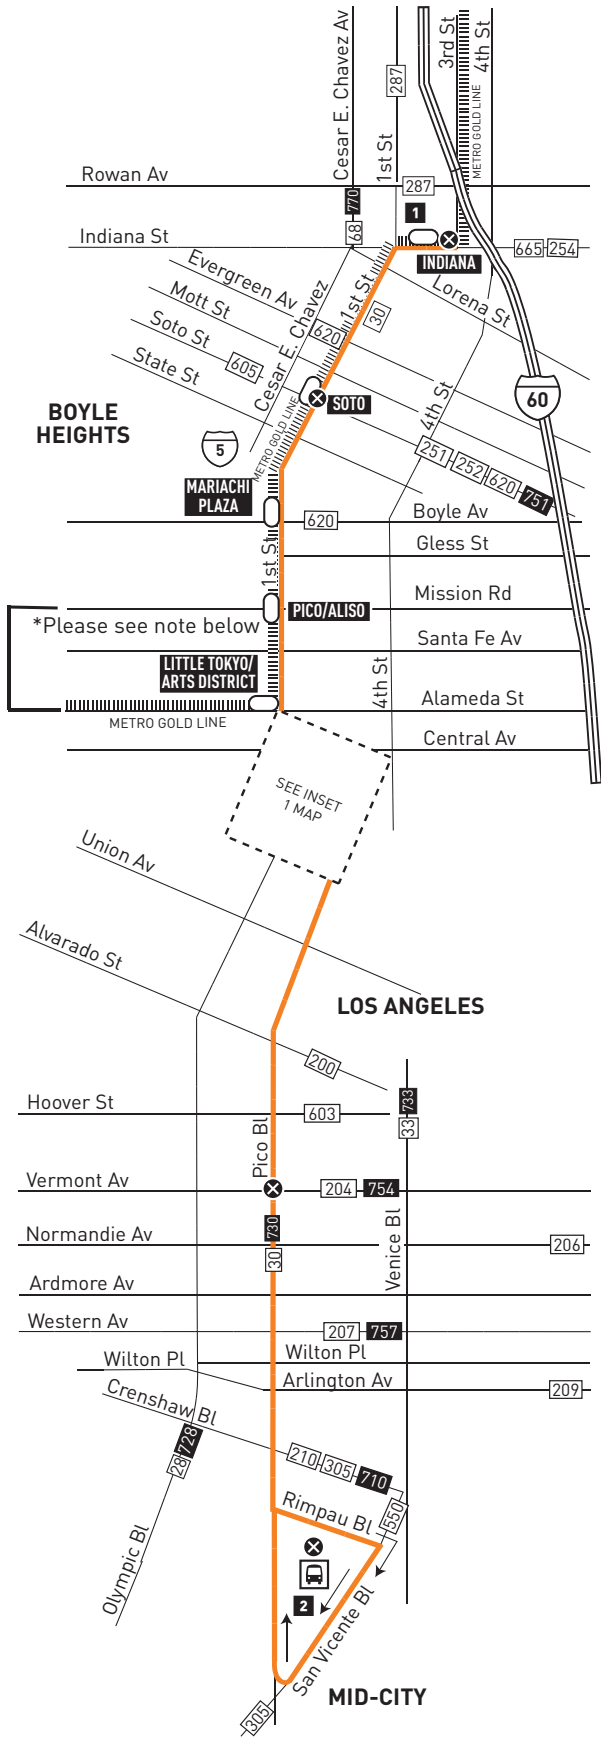

**Special Notes**

**Avisos especiales**

▣ Waits at Broadway & 7th for transfer connections.

▣ Espera en Broadway y 7th por la conexión de transferencia.

Eastbound (Approximate Times)

Westbound (Approximate Times)

## Eastbound (Approximate Times)

**MAP NOTES**

- 1 Indiana Station**  
Metro 30, 254, 287, 620, 665
- 2 Pico/Rimpau Transit Center**  
Metro 30, 730; BBB 5, 7, 13, Rapid 7

**LEGEND**

- Route of Line 30
- Timepoint
- Transit Center
- Metro Rail
- Metro Rail Station
- Map Notes
- Connecting Lines
- Rapid Connecting Lines
- Santa Monica's Big Blue Bus
- Montebello Bus Lines
- Monterey Park Spirit Bus

**INSET 1 - DOWNTOWN LOS ANGELES**

- Route of Line 30
- Stop
- Timepoint
- Metro Rail Station
- Metro Rail Station Entrance
- Metro Rail

**INSET 1 - DOWNTOWN LOS ANGELES**

\* Due to construction between Mission & Alameda, Route 30 will be on detour for approximately eighteen months. In this segment, stops will be made at 1st/Mission and Temple/Alameda.