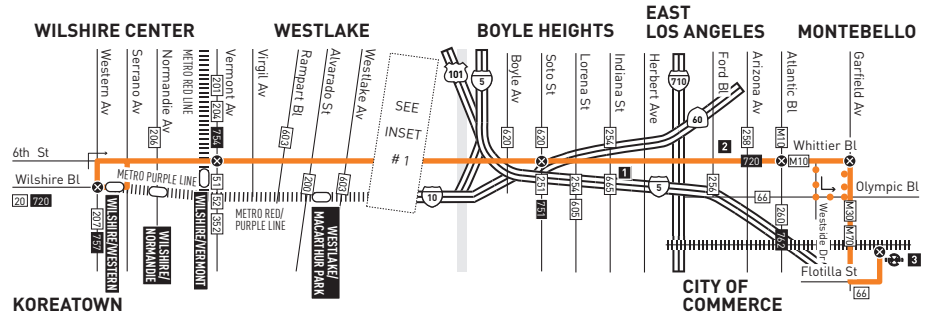

ROUTE MAP

▲ N

MAP NOTES

- 1** East Los Angeles Doctors Hospital
- 2** Metro Customer Center
- 3** Montebello Metrolink Station

LEGEND

- Line 18 Route
- Late Night Loop
- Timepoint
- Metro Rail
- Metro Rail Station
- Connecting Line
- Rapid Connecting Line
- Metrolink
- Montebello Bus Lines

INSET 1 - DOWNTOWN LOS ANGELES

▲ N

INSET 1 - DOWNTOWN LA

- Line 18 Route
- Stop
- Stop + Timepoint
- Metro Rail Station
- Metro Rail Station Entrance