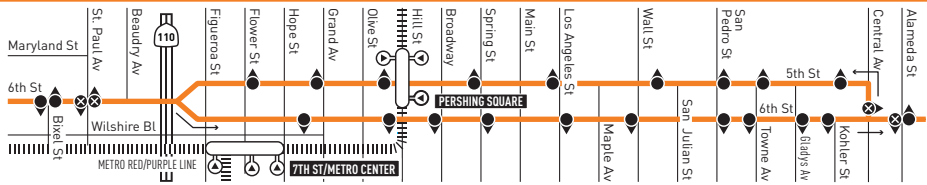

ROUTE MAP

▲ N

MAP NOTES

- 1** East Los Angeles Doctors Hospital
- 2** Metro Customer Center
- 3** Montebello Metrolink Station

LEGEND

- Line 18 Route
- Late Night Loop
- Timepoint
- Metro Rail
- Metro Rail Station
- Connecting Line
- Rapid Connecting Line
- Metrolink
- Montebello Bus Lines

INSET 1 - DOWNTOWN LOS ANGELES

▲ N

INSET 1 - DOWNTOWN LA

- Line 18 Route
- Stop
- Stop + Timepoint
- Metro Rail Station
- Metro Rail Station Entrance