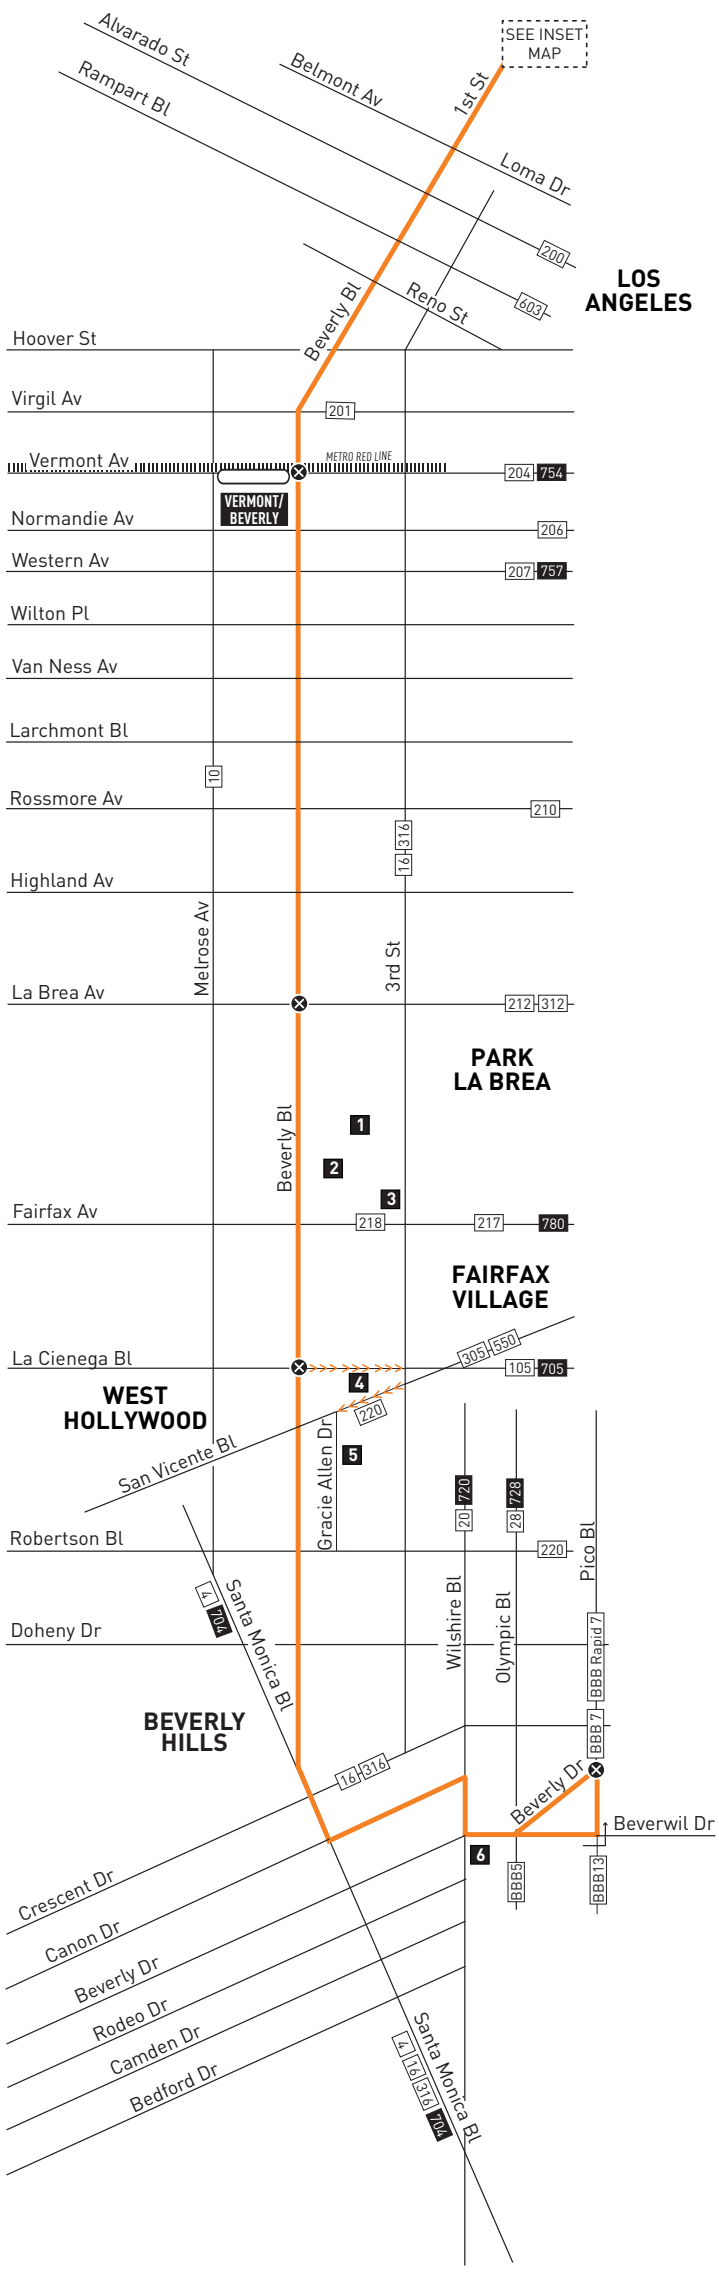

Special Notes

- B** Trips departing 1st & Beaudry change to Line 37.
- C** Trips departing Hill & Adams originate from Line 37.
- D** Trip originates at Santa Monica & Canon 6 minutes before time shown.
- E** Trip waits at Grand & 7th for transfer connections.
- F** Trip terminates at Santa Monica & Canon 7 minutes after time shown.
- G** Owl schedule trips departing Hill & Adams originate from the Line 37/38 special loop. See timetable for Line 37 or 38 for more information.
- H** Trip waits at Olive & 7th for transfer connections.
- I** Trip terminates at San Vicente & Gracie Allen at time shown.
- J** Trip originates from Beverly & Western 5 minutes before time shown.
- K** Trip terminates at Beverly & Western 6 minutes after time shown.

MAP NOTES

- 1 The Grove
- 2 CBS Television City
- 3 Farmer's Market
- 4 Beverly Center
- 5 Cedars-Sinai Medical Center
- 6 Regent Beverly Wilshire Hotel

LEGEND

- Route of Line 14
- Shortline Turnaround
- Timepoint
- Metro Rail
- Metro Rail Station
- Map Notes
- Connecting Lines
- Rapid Connecting Lines
- Culver CityBus
- Santa Monica's Big Blue Bus