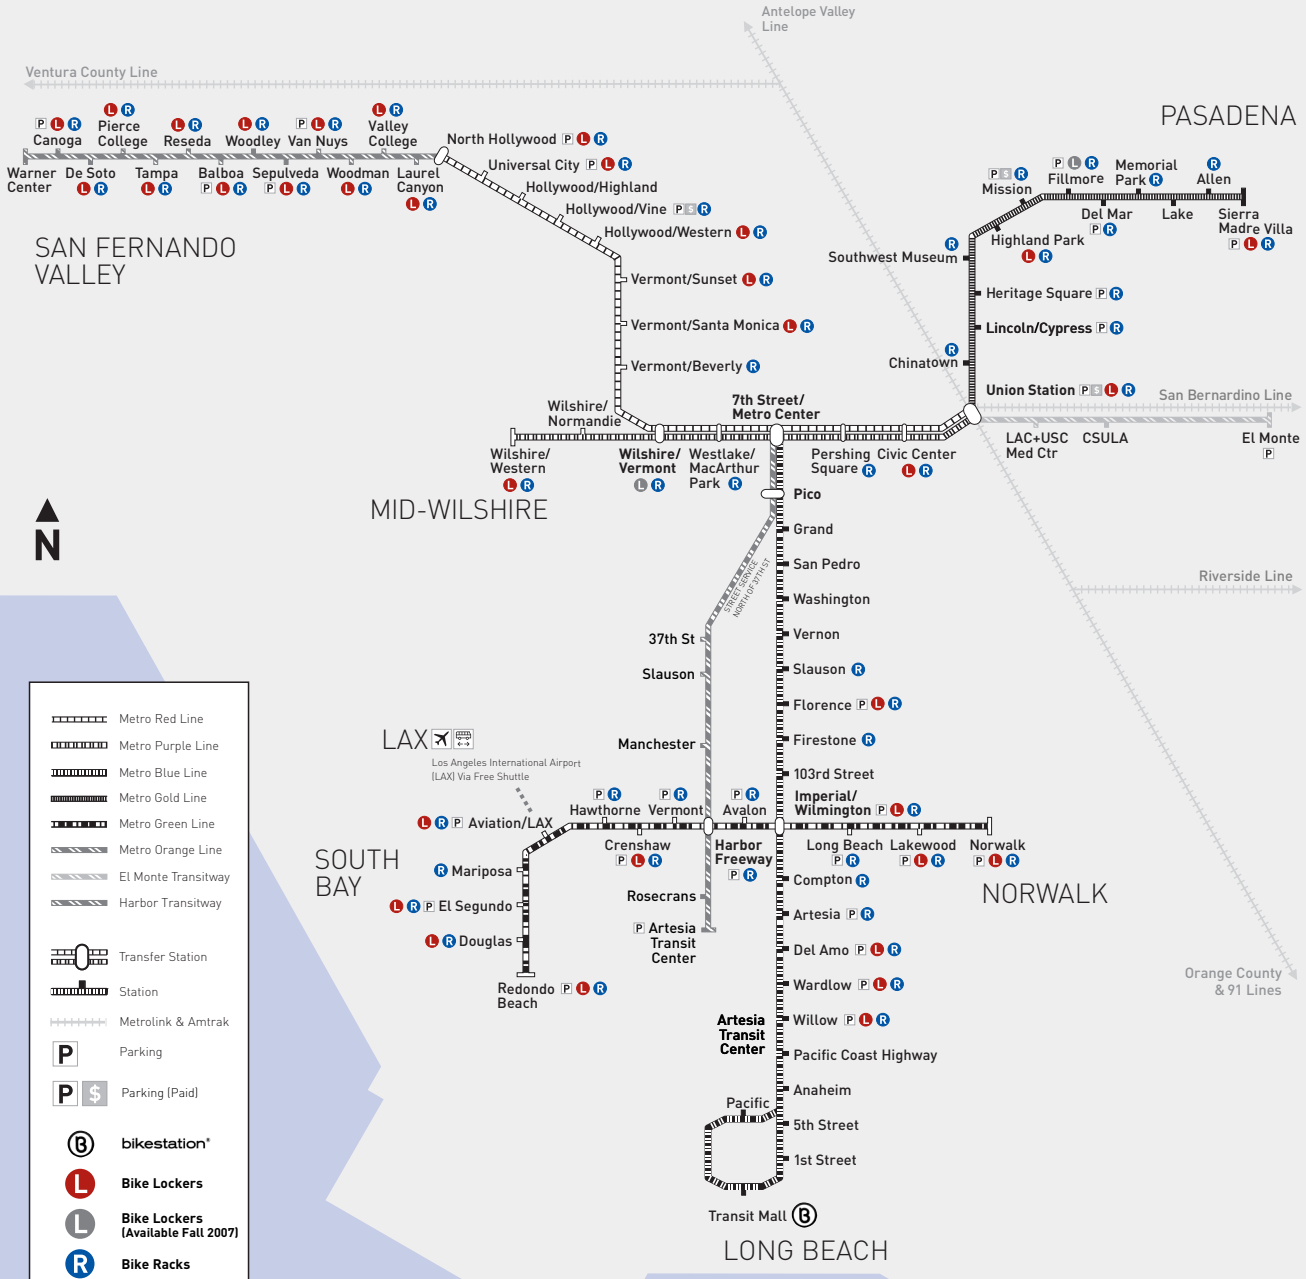

Bicycle Lockers and Racks

SAN FERNANDO VALLEY

PASADENA

MID-WILSHIRE

SOUTH BAY

NORWALK

LONG BEACH

Legend:

- Metro Red Line
- Metro Purple Line
- Metro Blue Line
- Metro Gold Line
- Metro Green Line
- Metro Orange Line
- El Monte Transitway
- Harbor Transitway
- Transfer Station
- Station
- Metrolink & Amtrak
- Parking
- Parking (Paid)
- bikestation*
- Bike Lockers
- Bike Lockers (Available Fall 2007)
- Bike Racks