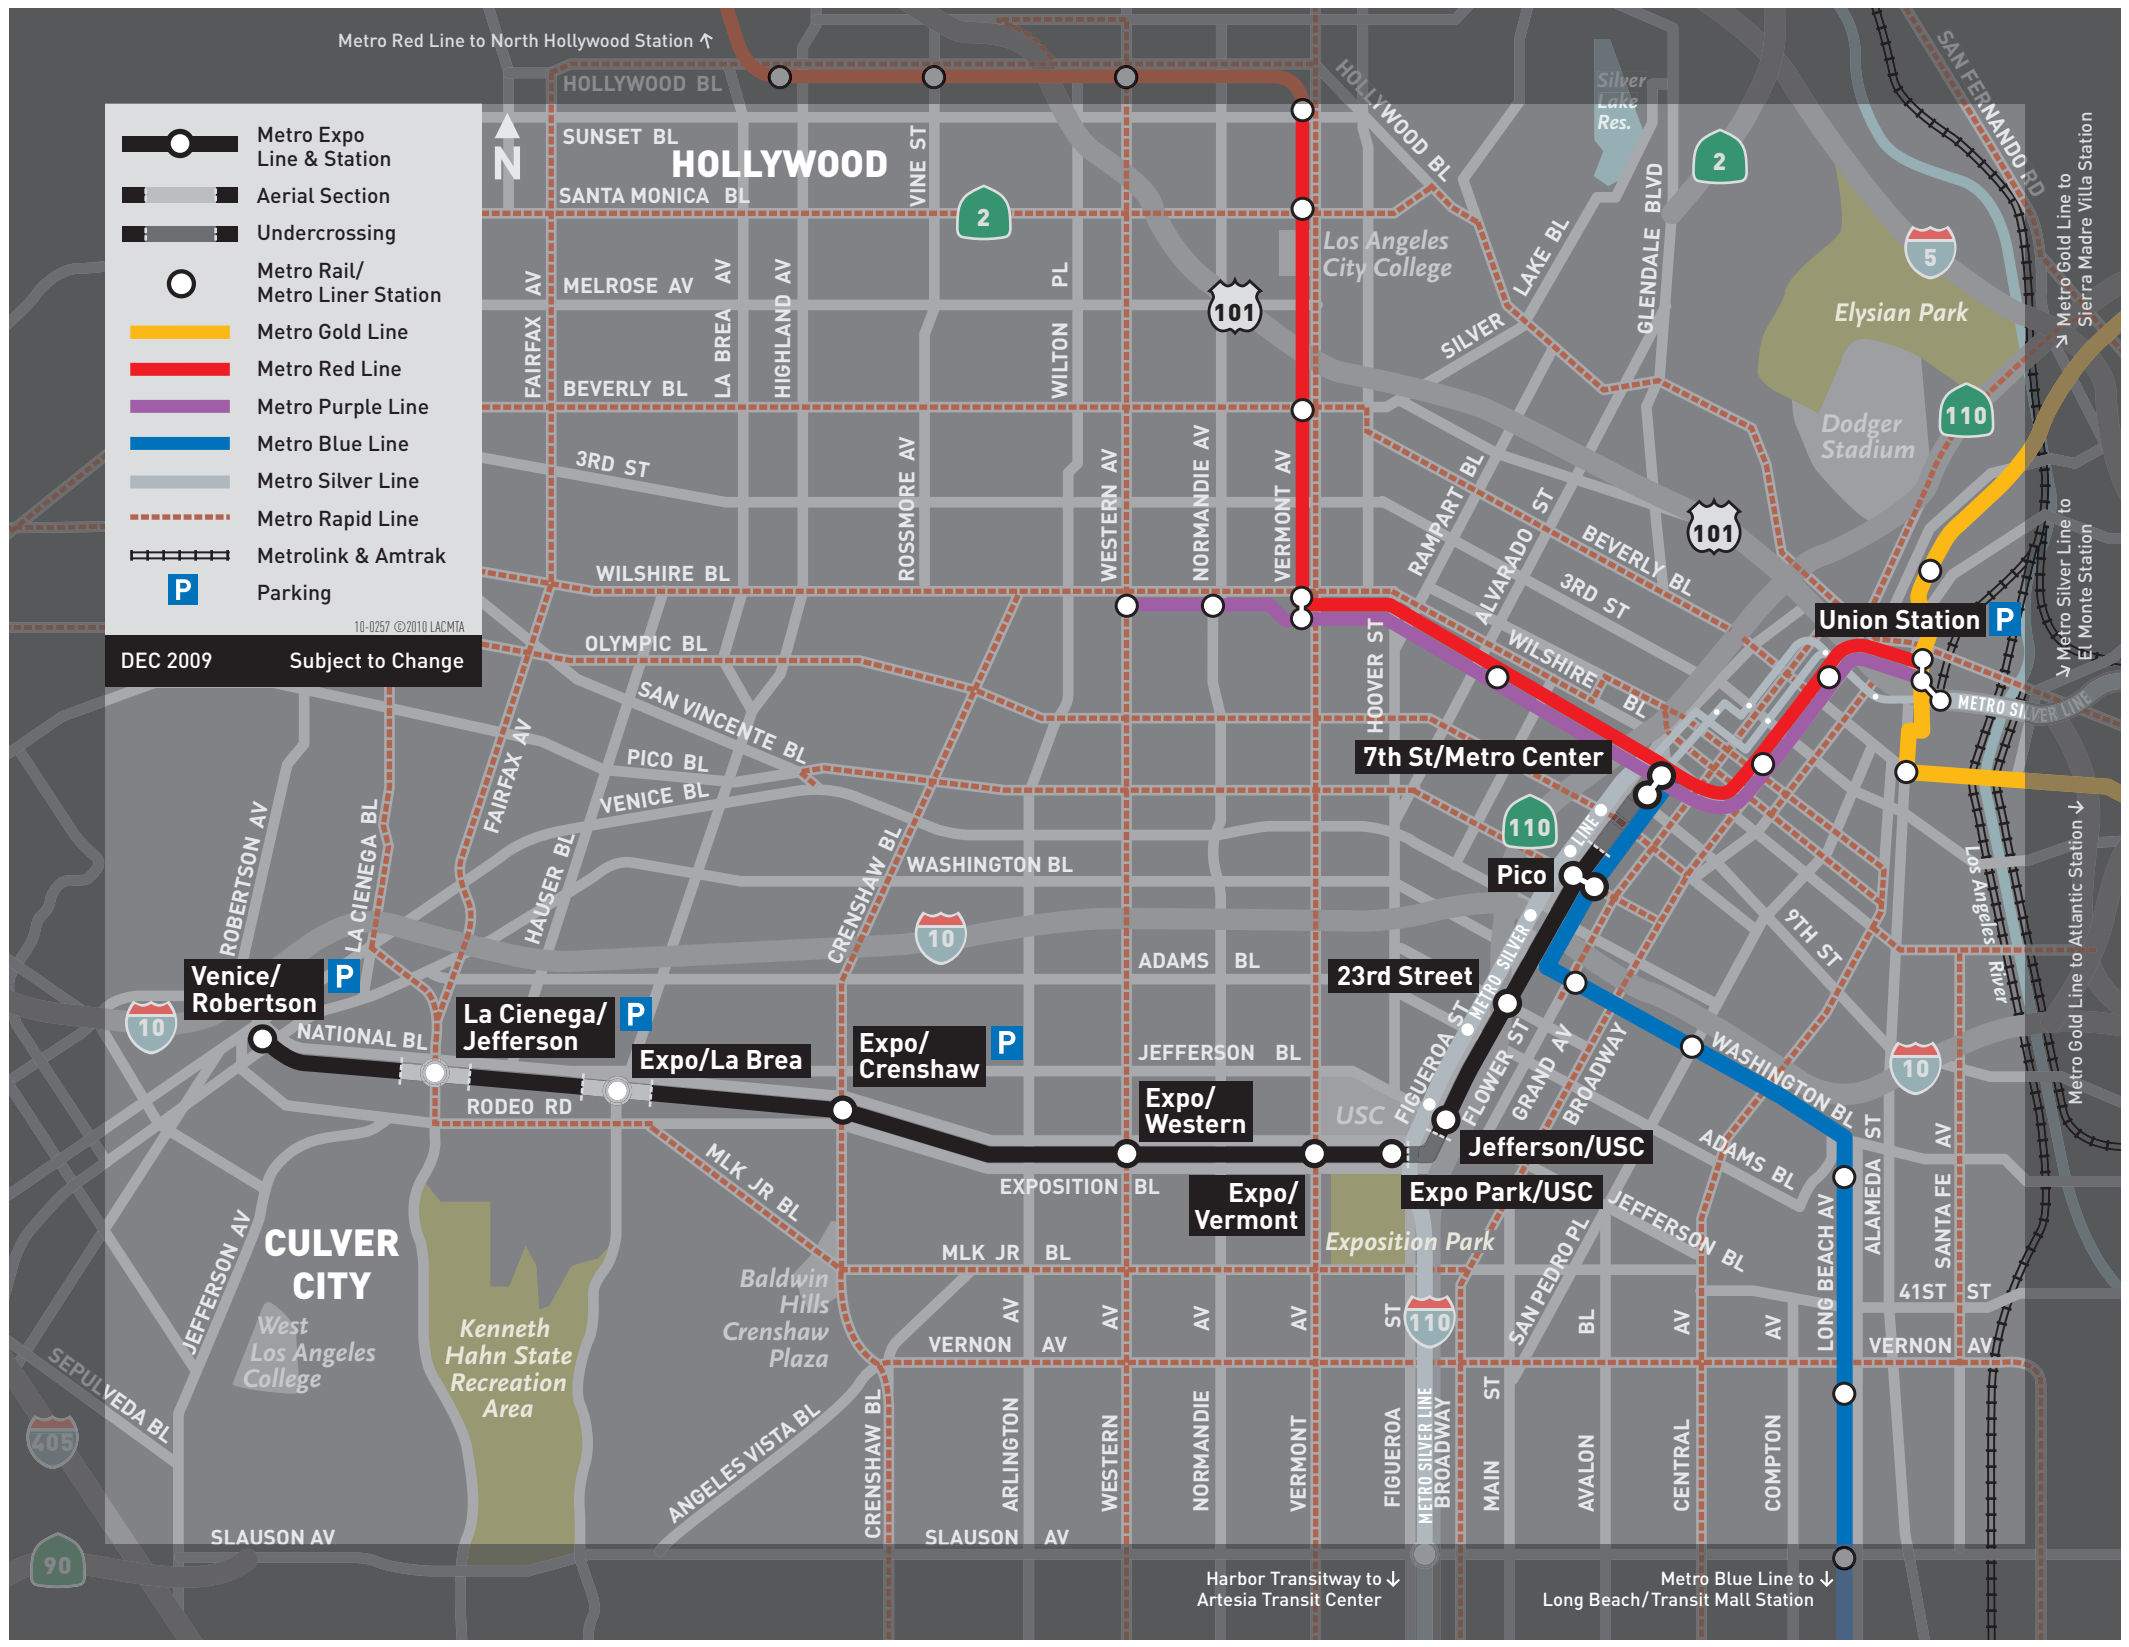

Metro Red Line to North Hollywood Station ↑

- Metro Expo Line & Station
- Aerial Section
- Undercrossing
- Metro Rail/ Metro Liner Station
- Metro Gold Line
- Metro Red Line
- Metro Purple Line
- Metro Blue Line
- Metro Silver Line
- Metro Rapid Line
- Metrolink & Amtrak
- Parking

10-0257 © 2010 LACMTA

DEC 2009 Subject to Change

Venice/Robertson P

La Cienega/Jefferson P

Expo/La Brea

Expo/Crenshaw P

Expo/Western

Expo/Vermont

Expo Park/USC

23rd Street

Jefferson/USC

7th St/Metro Center

Pico

Union Station P

CULVER CITY

West Los Angeles College

Kenneth Hahn State Recreation Area

Baldwin Hills Crenshaw Plaza

Exposition Park

Elysian Park

Dodger Stadium

Los Angeles City College

101

101

110

2

5

10

10

110

10

405

90

Harbor Transitway to ↓
Artesia Transit Center

Metro Blue Line to ↓
Long Beach/Transit Mall Station

Metro Gold Line to
Sierra Madre Villa Station

Metro Silver Line to
El Monte Station

Metro Gold Line to Atlantic Station ↓