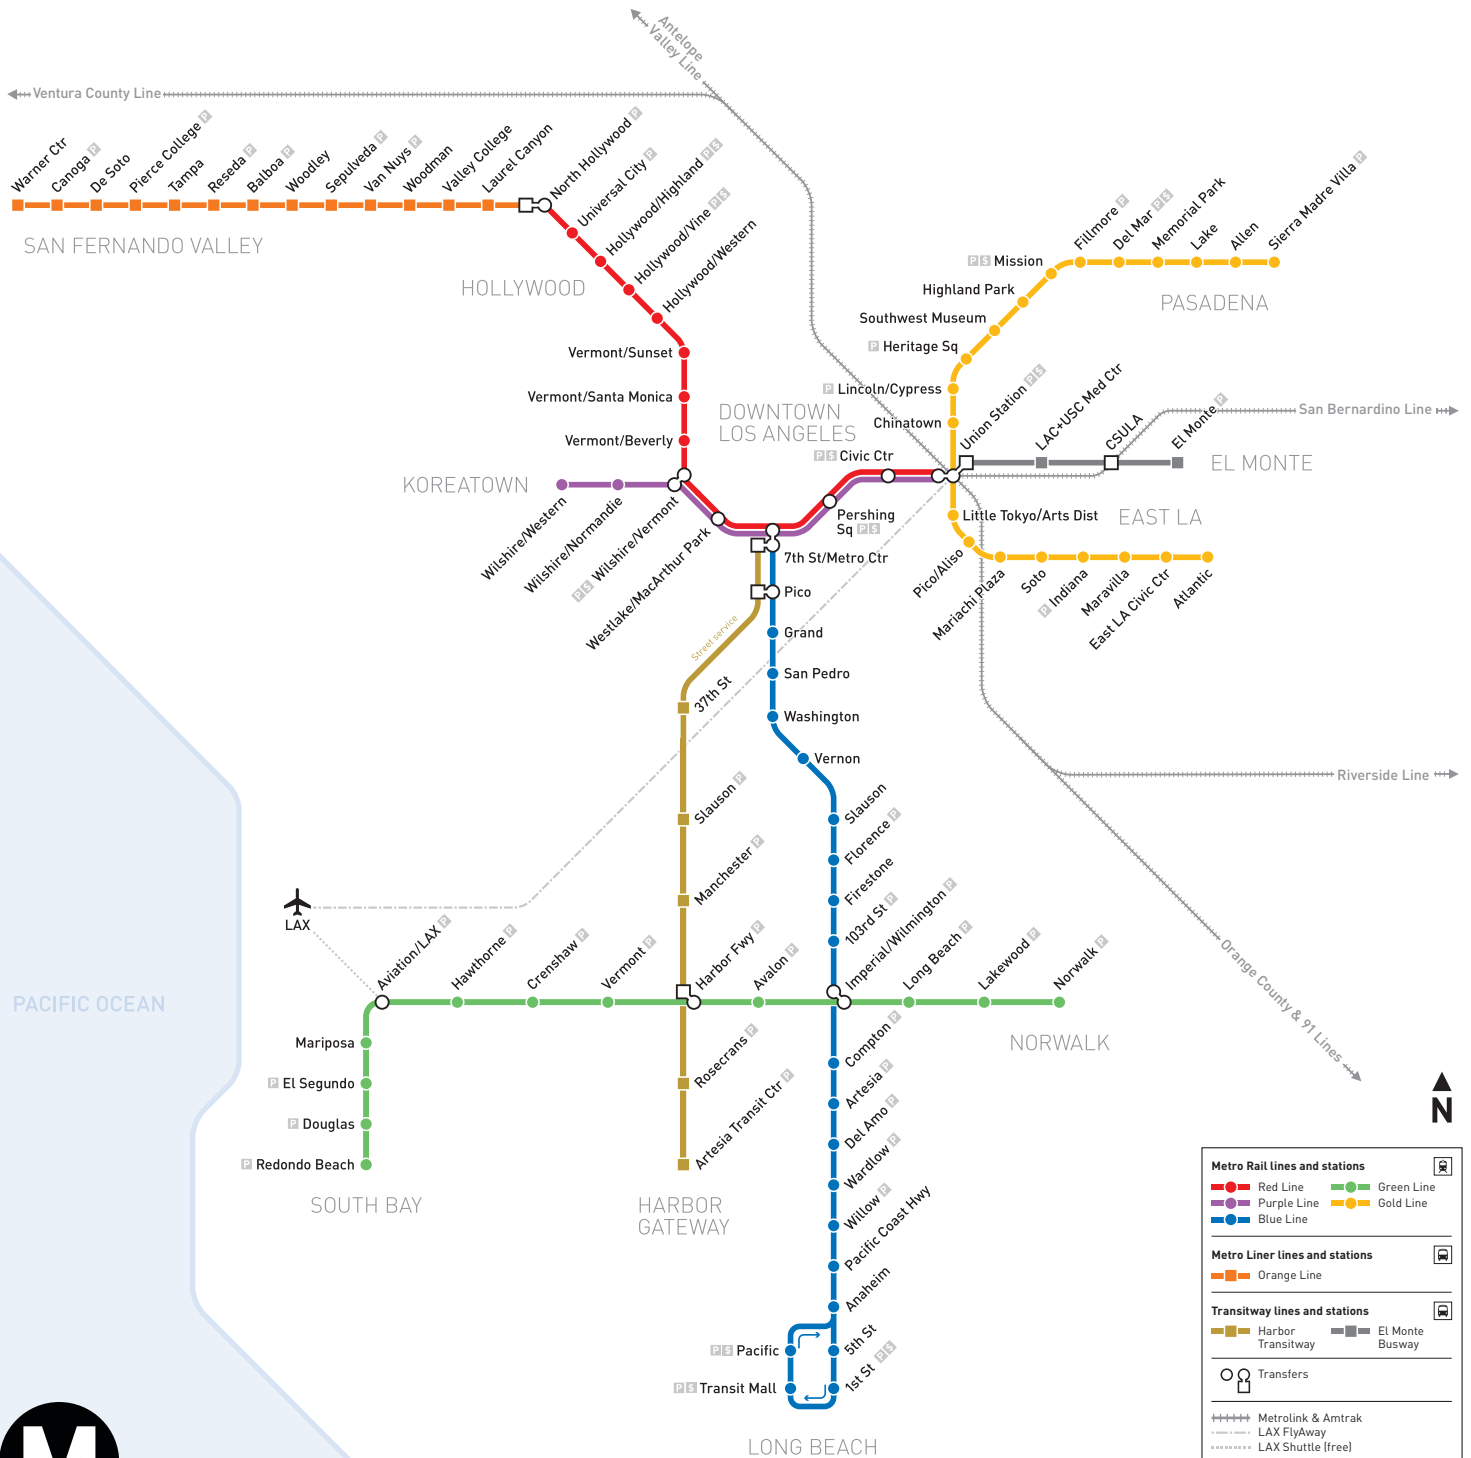

Edward R. Roybal

Metro Gold Line

Eastside Extension

GO METRO MAP

Metro Rail lines and stations

- Red Line
- Purple Line
- Blue Line
- Green Line
- Gold Line

Metro Liner lines and stations

- Orange Line

Transitway lines and stations

- Harbor Transitway
- El Monte Busway

Transfers

- Transfers

Other services

- Metrolink & Amtrak
- LAX FlyAway
- LAX Shuttle (free)
- Free parking
- Paid parking

JUN 2009 Subject to change

Metro

09/18/09 TRO ©2009 LACMTA