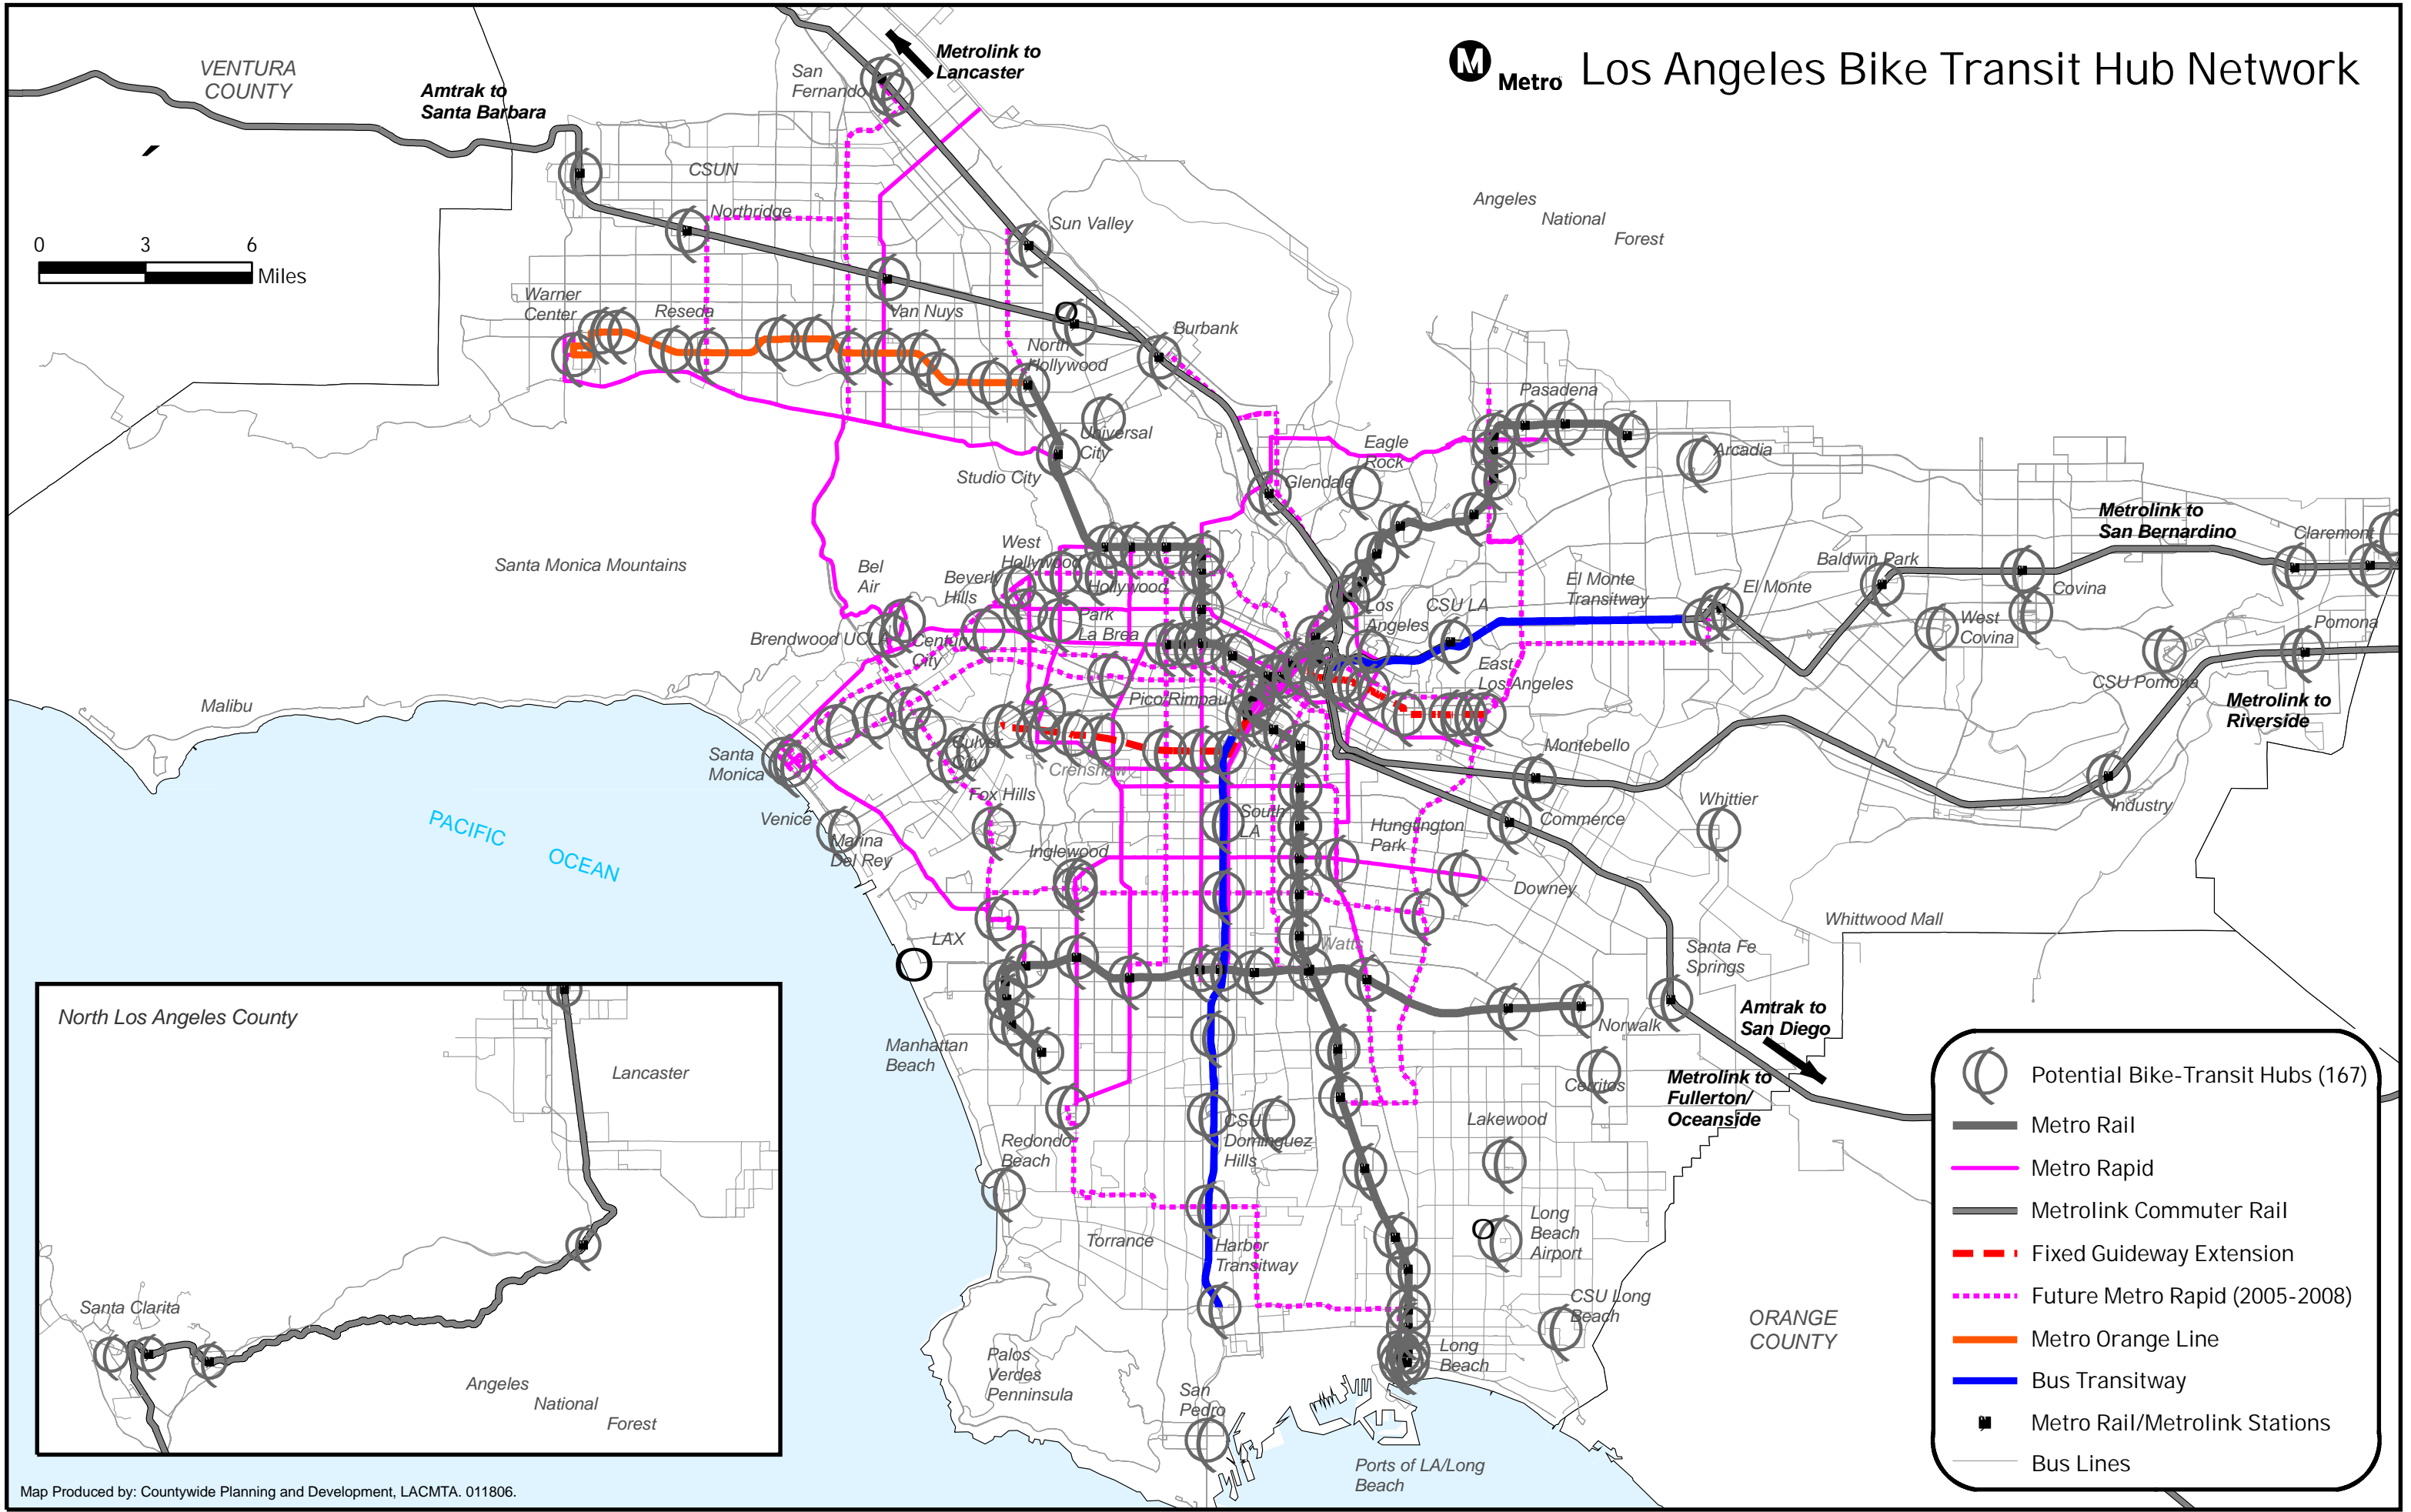

M Metro Los Angeles Bike Transit Hub Network

- Potential Bike-Transit Hubs (167)
- Metro Rail
- Metro Rapid
- Metrolink Commuter Rail
- Fixed Guideway Extension
- Future Metro Rapid (2005-2008)
- Metro Orange Line
- Bus Transitway
- Metro Rail/Metrolink Stations
- Bus Lines