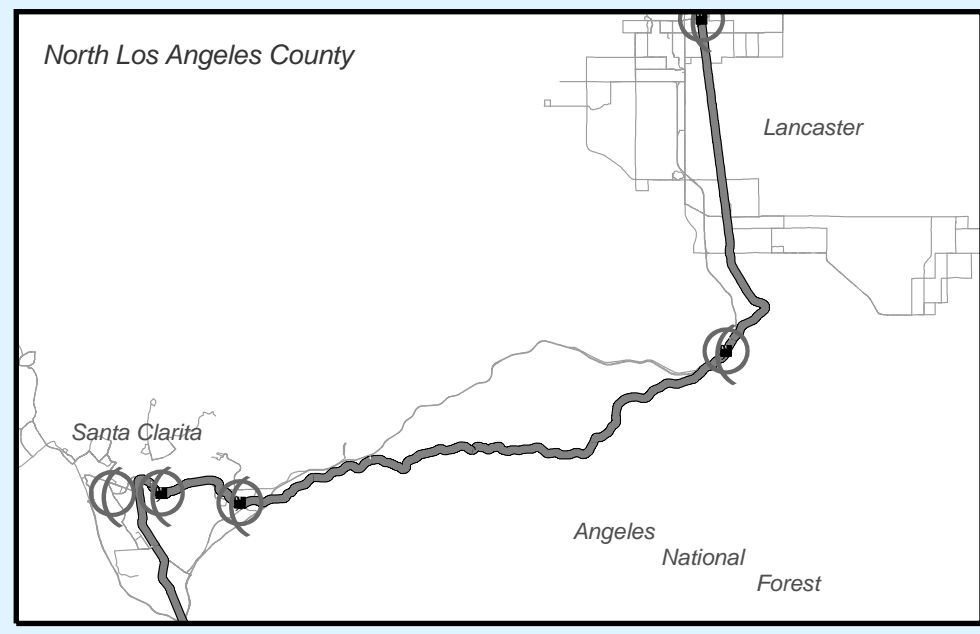

M Metro Los Angeles Bike Transit Hub Network

- Potential Bike-Transit Hubs (167)
- Metro Rail
- Metro Rapid
- Metrolink Commuter Rail
- Fixed Guideway Extension
- Future Metro Rapid (2005-2008)
- Metro Orange Line
- Bus Transitway
- Metro Rail/Metrolink Stations
- Bus Lines