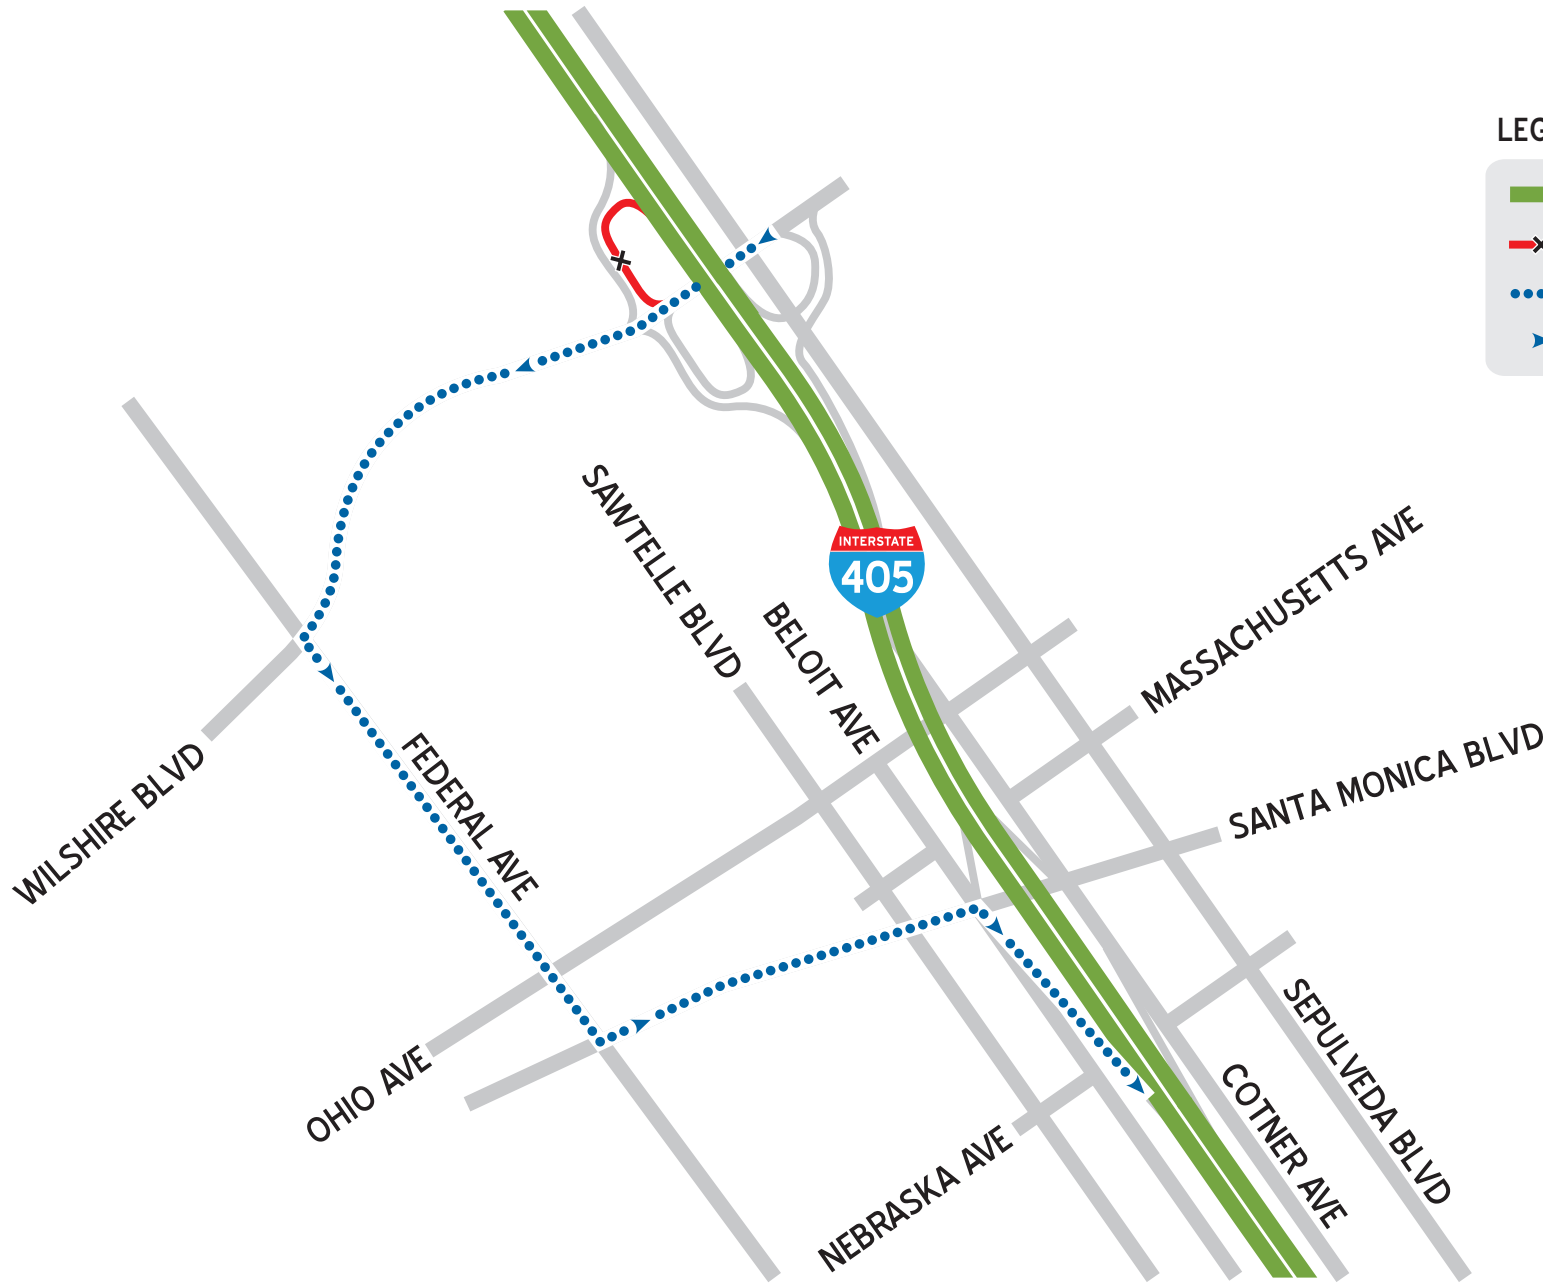

DETOUR PLAN: Southbound I-405 Westbound Wilshire On-Ramp

LEGEND

- I-405 open
- Ramp closed
- Detour route
- Direction of travel