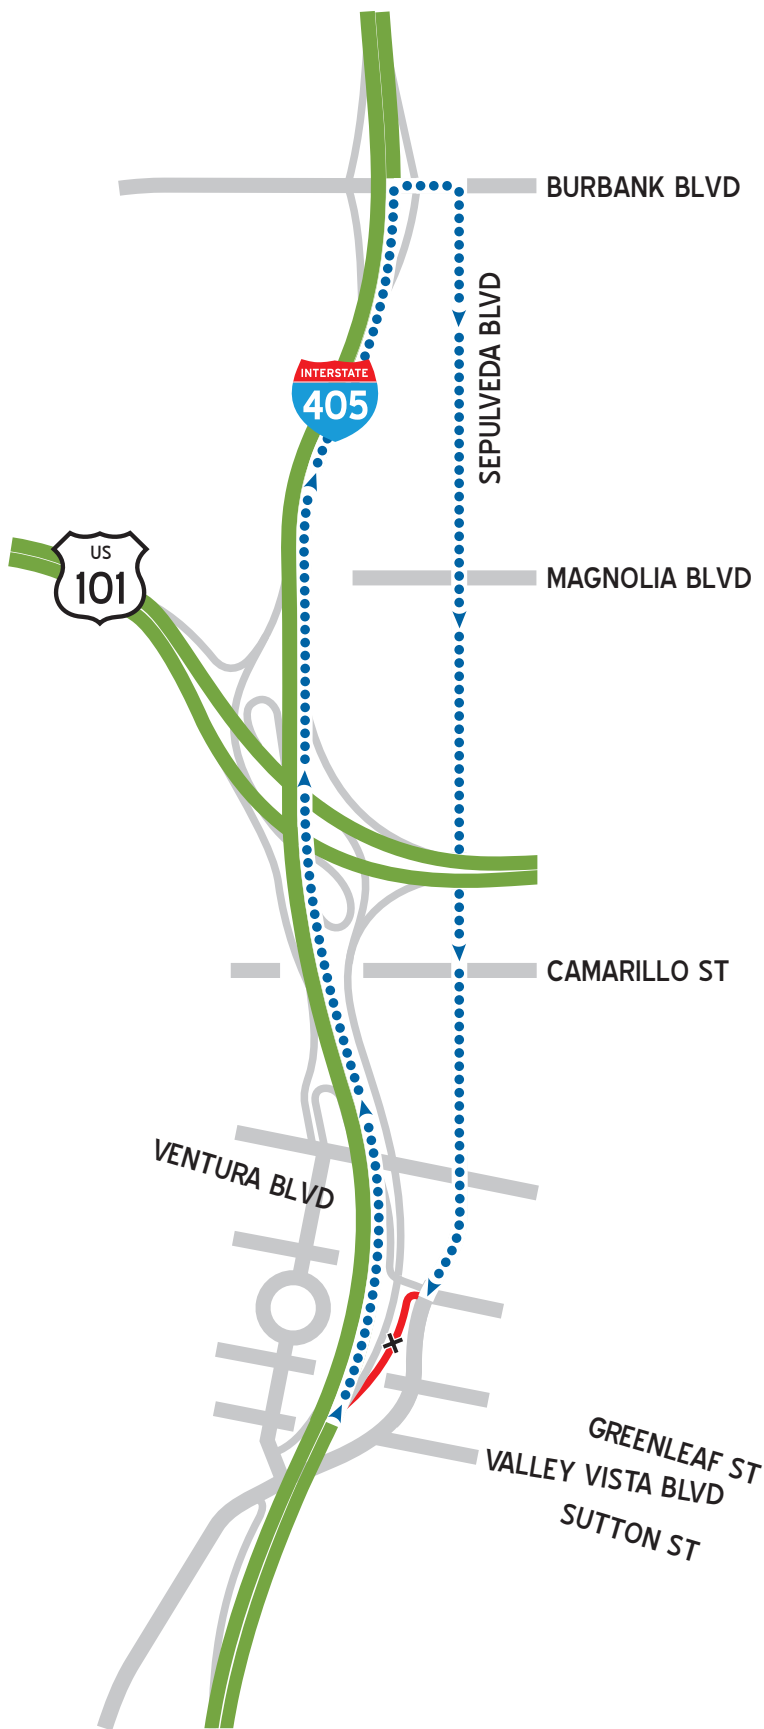

DETOUR PLAN: Northbound I-405 Ventura Off-Ramp

LEGEND

- I-405 open
- Ramp closed
- Detour route
- Direction of travel