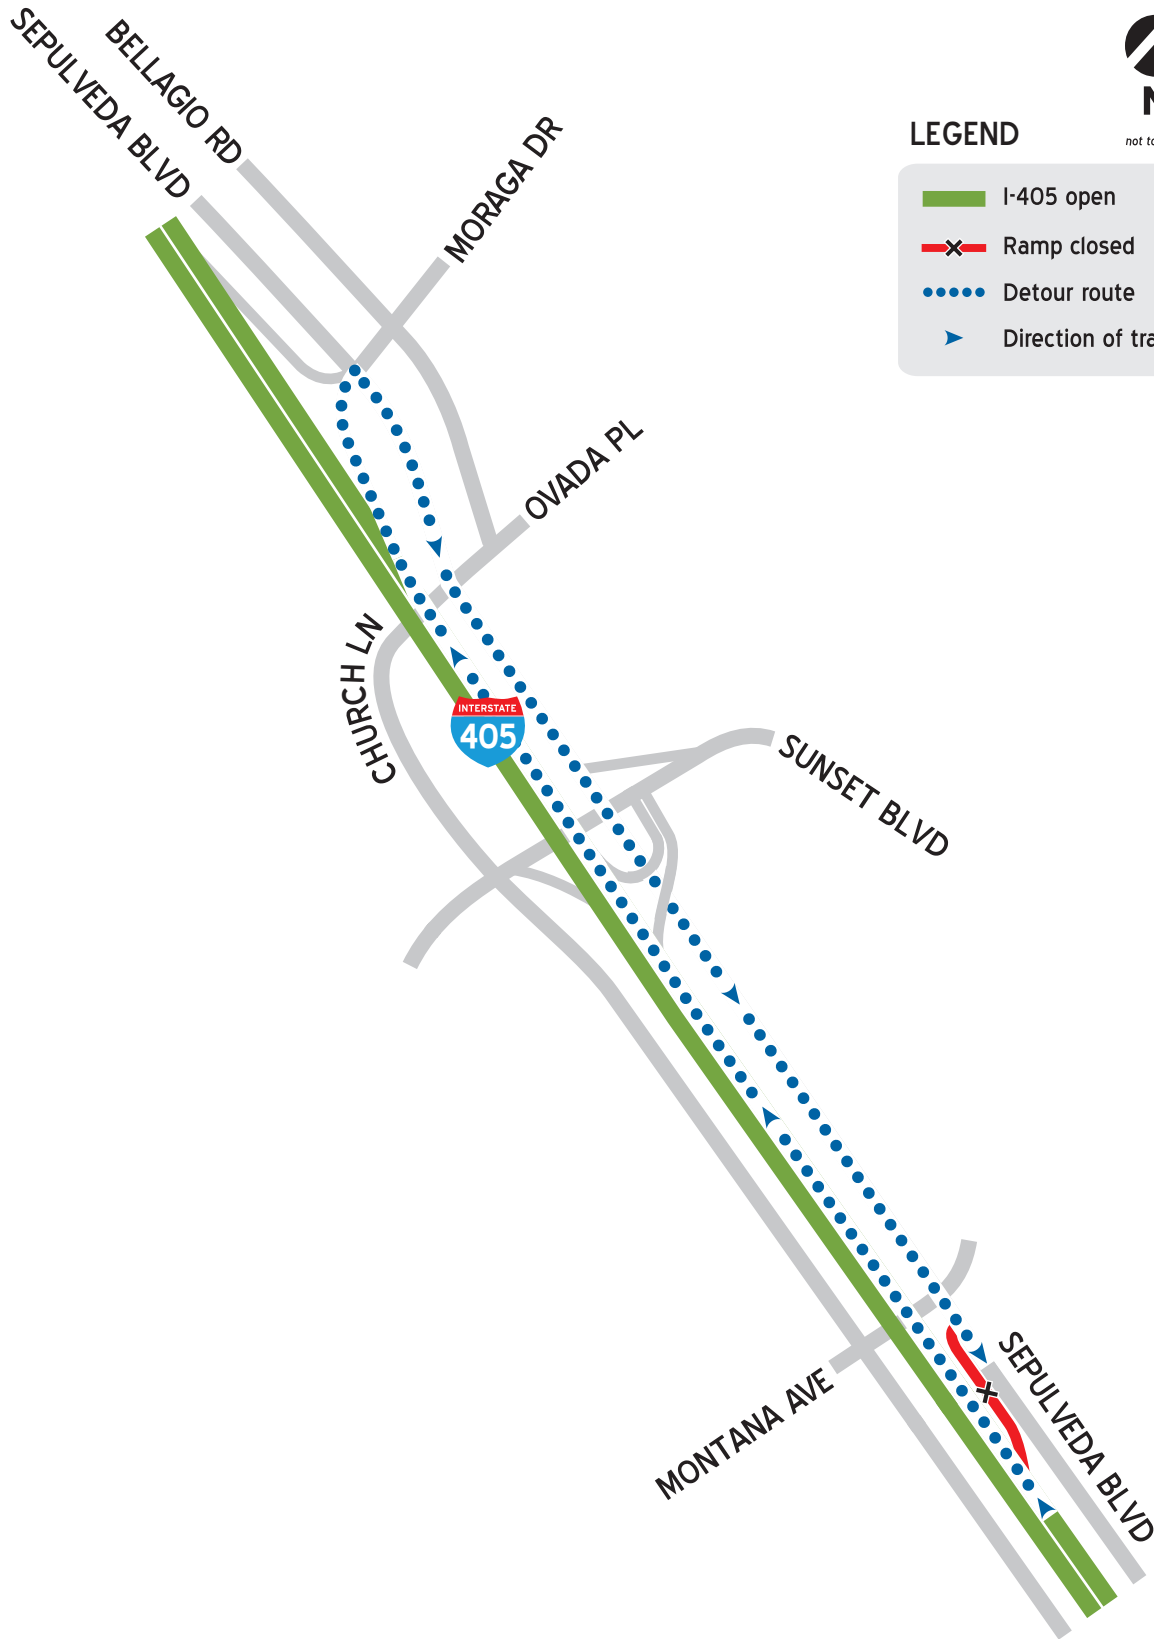

DETOUR PLAN: Northbound I-405 Montana Off-Ramp

LEGEND

- I-405 open
- Ramp closed
- Detour route
- Direction of travel