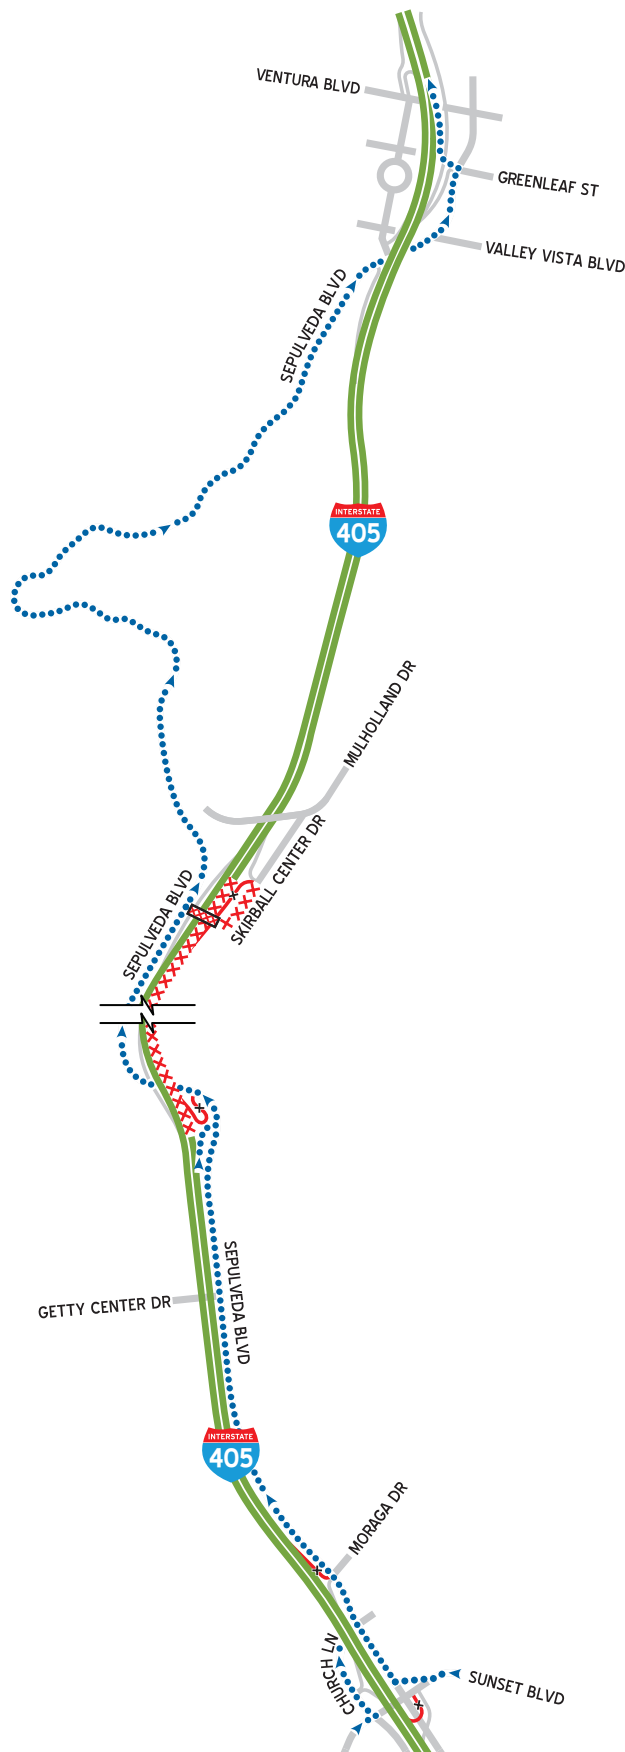

DETOUR PLAN: Northbound I-405 from Getty Center to Greenleaf

LEGEND

- I-405 open
- I-405 or street closed
- Bridge closed
- Ramp closed
- Detour route
- Direction of travel