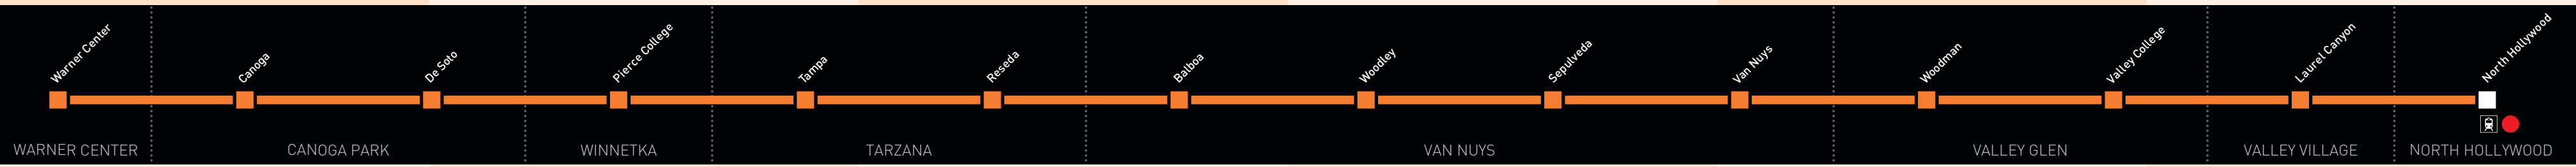

- Corner Bakery
- P.F. Chang's China Bistro
- Ruby's Diner
- Ruth's Chris Steakhouse

DE SOTO

De Soto Av at Victory Bl
(Free Bicycle Parking)

Attractions

Canoga Park Branch Library **5**

Nearby Dining Includes

- California Bowl Teriyaki & Sushi
- Flooky's
- Golden State Wok
- Grandpa Fred's BBQ
- Mariscos Los Arcos

RESEDA

Reseda Bl at Oxnard St
(522 Spaces/Free Bicycle Parking)

Attractions

Reseda Park and Recreation Center **8**

Nearby Dining Includes

- Burritos El Chavo
- Milano's Sandwich & Espresso Bar **9**

WOODLEY

Woodley Av at VictoryBl
(Free Bicycle Parking)

Attractions

- The Japanese Garden **11**
- Woodley Lakes Golf Course **12**
- Woodley Avenue Park
- Parklane Center

Nearby Dining Includes

- Springbok Bar & Grill
- Panos Char Broiler

VAN NUYS

Van Nuys Bl at Aetna St
(776 Spaces/Free Bicycle Parking)

Attractions

- Van Nuys Library **14**
- Van Nuys Civic Center **15**
- Van Nuys Senior Citizens Center

Shopping

- Army Navy Surplus
- Country General Store

Nearby Dining Includes

- Golden China Restaurant
- Happy Dogs
- Le Fun Café
- Ranch House B.B.Q.

VALLEY COLLEGE

Fulton Av at Burbank Bl
(Free Bicycle Parking)

Attractions

Valley Cities Jewish Community Center

Nearby Dining Includes

- Grandma's Thai Kitchen
- Sharkey's Fresh Mexican Grill

Schools

Los Angeles Valley College **18**

LAUREL CANYON

Laurel Canyon Bl at Chandler Bl
(Free Bicycle Parking)

Shopping

Sego Nursery **19**

Nearby Dining Includes

- China Lites
- El Taco Loco
- Tommy's World Famous Hamburgers

CANOGA

Canoga Av at Victory Bl
(600 Spaces/Free Bicycle Parking)

Shopping

- Canoga Park Plaza **3**
- Bed Bath & Beyond
- Best Buy
- Borders
- Nordstrom Rack
- Sports Authority

Nearby Dining Includes

- BJ's Restaurant **4**
- Sierra's Mexican Restaurant

PIERCE COLLEGE

Winnetka Av at Friar St
(373 Spaces/Free Bicycle Parking)

Schools

Los Angeles Pierce College **6**

TAMPA

Tampa Av at Topham St
(Free Bicycle Parking)

Attractions

- Loehmann's Plaza **7**
- BIG-5 Sporting Goods
- Catherine's Plus Sizes

Nearby Dining Includes

- China Inn restaurant
- Rolan Bakery & Cafe

BALBOA

Balboa Bl at Victory Bl
(270 Spaces/Free Bicycle Parking)

Attractions

Lake Balboa Park **10**

Shopping

Singing Store

Nearby Dining Includes

Taqueria Juanitos Mexican Food

SEPULVEDA

Sepulveda Bl at Erwin St
(1205 Spaces/Free Bicycle Parking)

Attractions

Delano Park **13**

Shopping

Costco

Staples

WOODMAN

Oxnard St at Buffalo Av
(Free Bicycle Parking)

Attractions

Erwin Park

Shopping

- Ceramic Art Space: Pottery Supplies
- Superior Kabob Factory **16**

Nearby Dining Includes

- Barone's Italian Restaurant **17**
- Rigo's Taco
- Sweet 1 Bakery

NORTH HOLLYWOOD

Lankershim Bl at Chandler Bl
(803 Spaces/Free Bicycle Parking)

Attractions

- Academy of TV Arts & Sciences **20**
- El Portal Center for the Arts
- NoHo Arts District
- NoHo Art Gallery
- North Hollywood Library
  (Amelia Earhart Branch) **21**
- Sunny Meyer Gallery

Shopping

HOWS Market

Nearby Dining Includes

- Eclectic Wine Bar & Grill
- Lenor's Vegetarian Restaurant
- Little Toni's
- Pitfire Pizza Company
- Salomi Indian & Bagladesh Restaurant
- Sitton's NoHo Diner