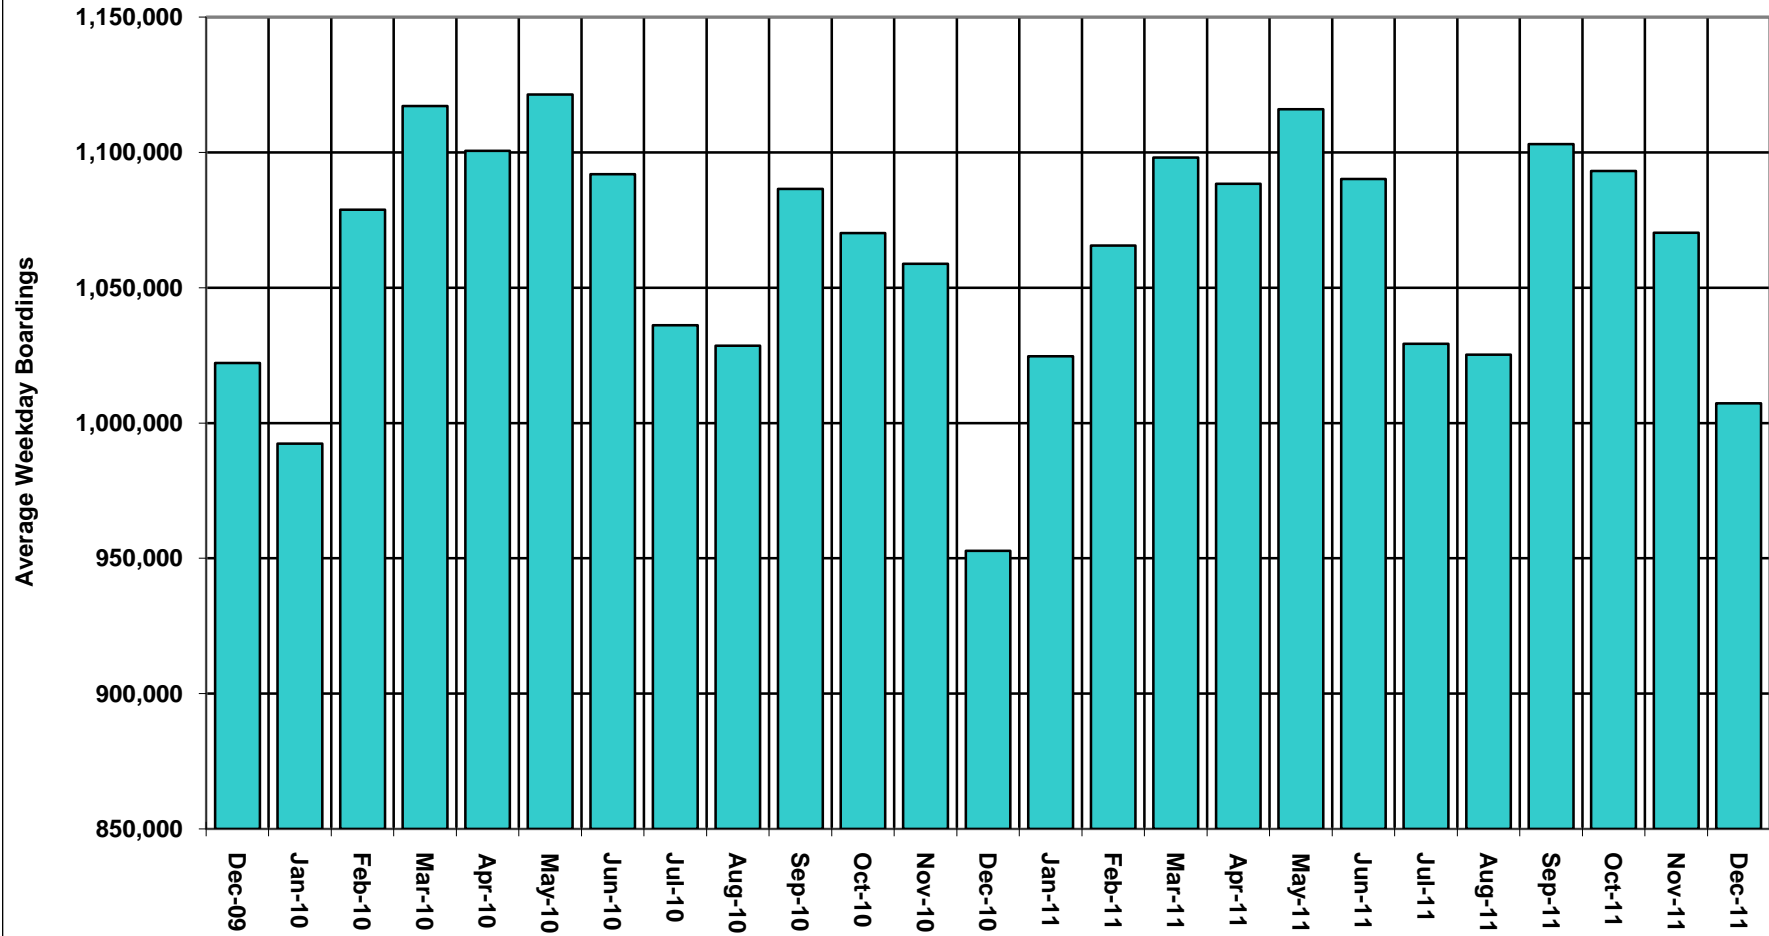

# TREND IN METRO BUS LINE AVERAGE WEEKDAY BOARDINGS \*

Source: Service Performance Analysis

\* Data excludes Orange Line boardings.

# TREND IN METRO ORANGE LINE AVERAGE WEEKDAY BOARDINGS

Source: Service Performance Analysis

# TREND IN METRO BLUE LINE AVERAGE WEEKDAY BOARDINGS

Source: Service Performance Analysis

# TREND IN METRO RED LINE AVERAGE WEEKDAY BOARDINGS

Source: Service Performance Analysis