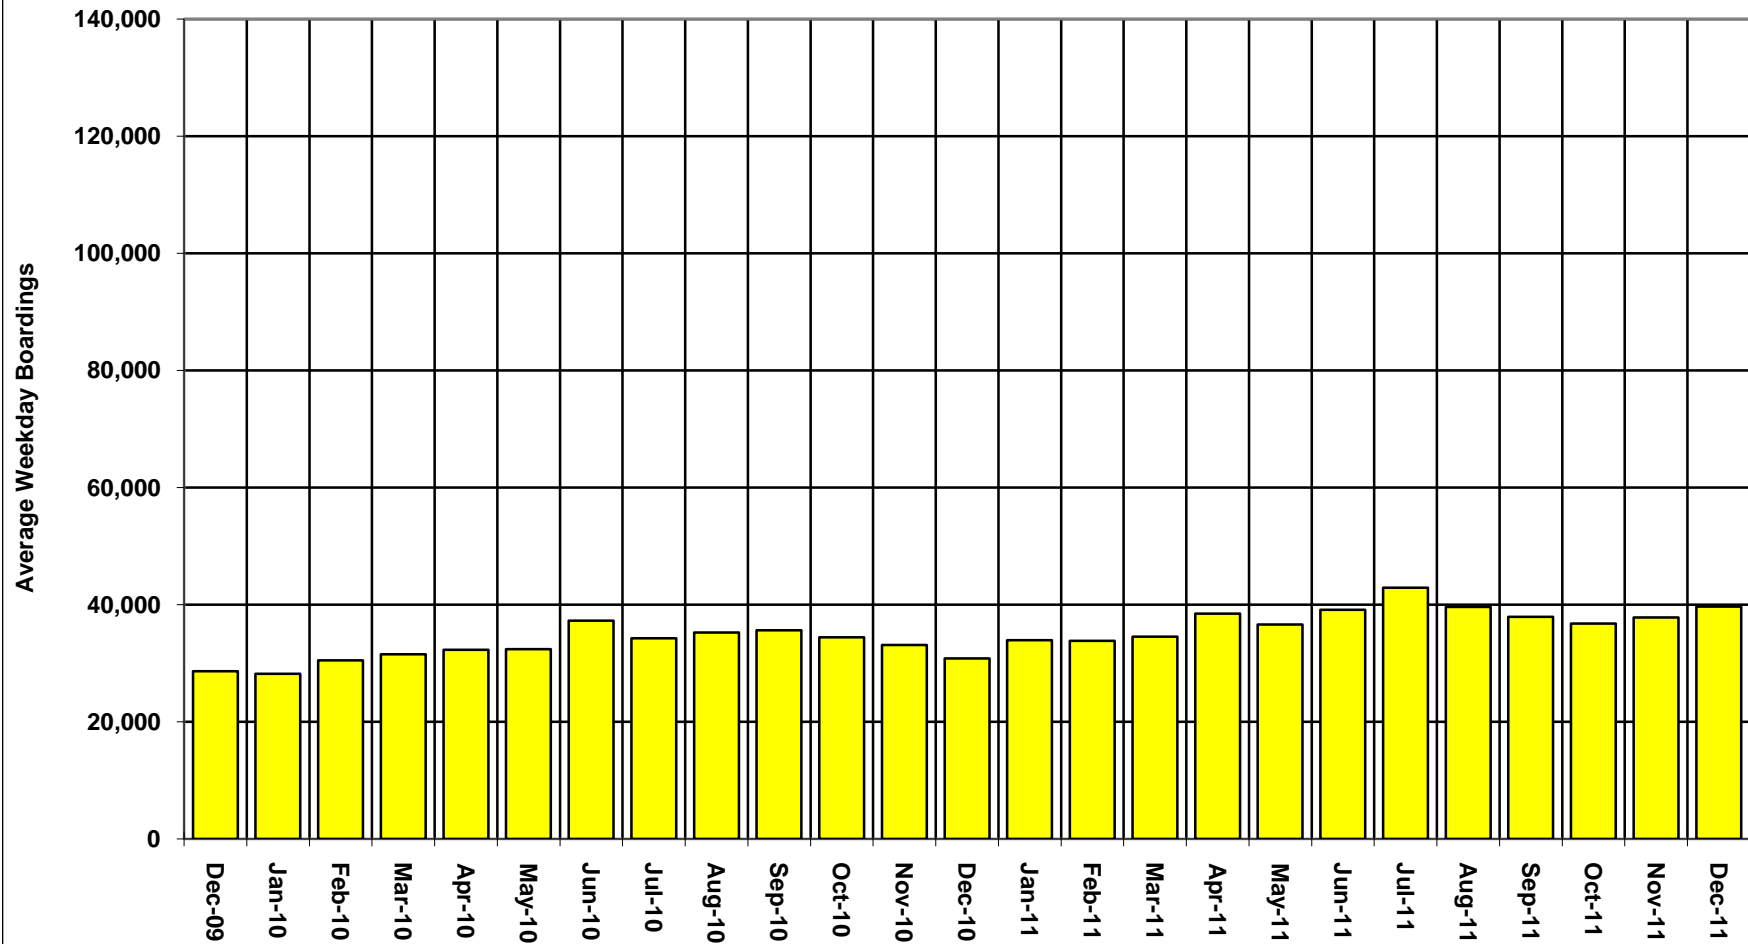

TREND IN METRO GOLD LINE AVERAGE WEEKDAY BOARDINGS

Source: Service Performance Analysis