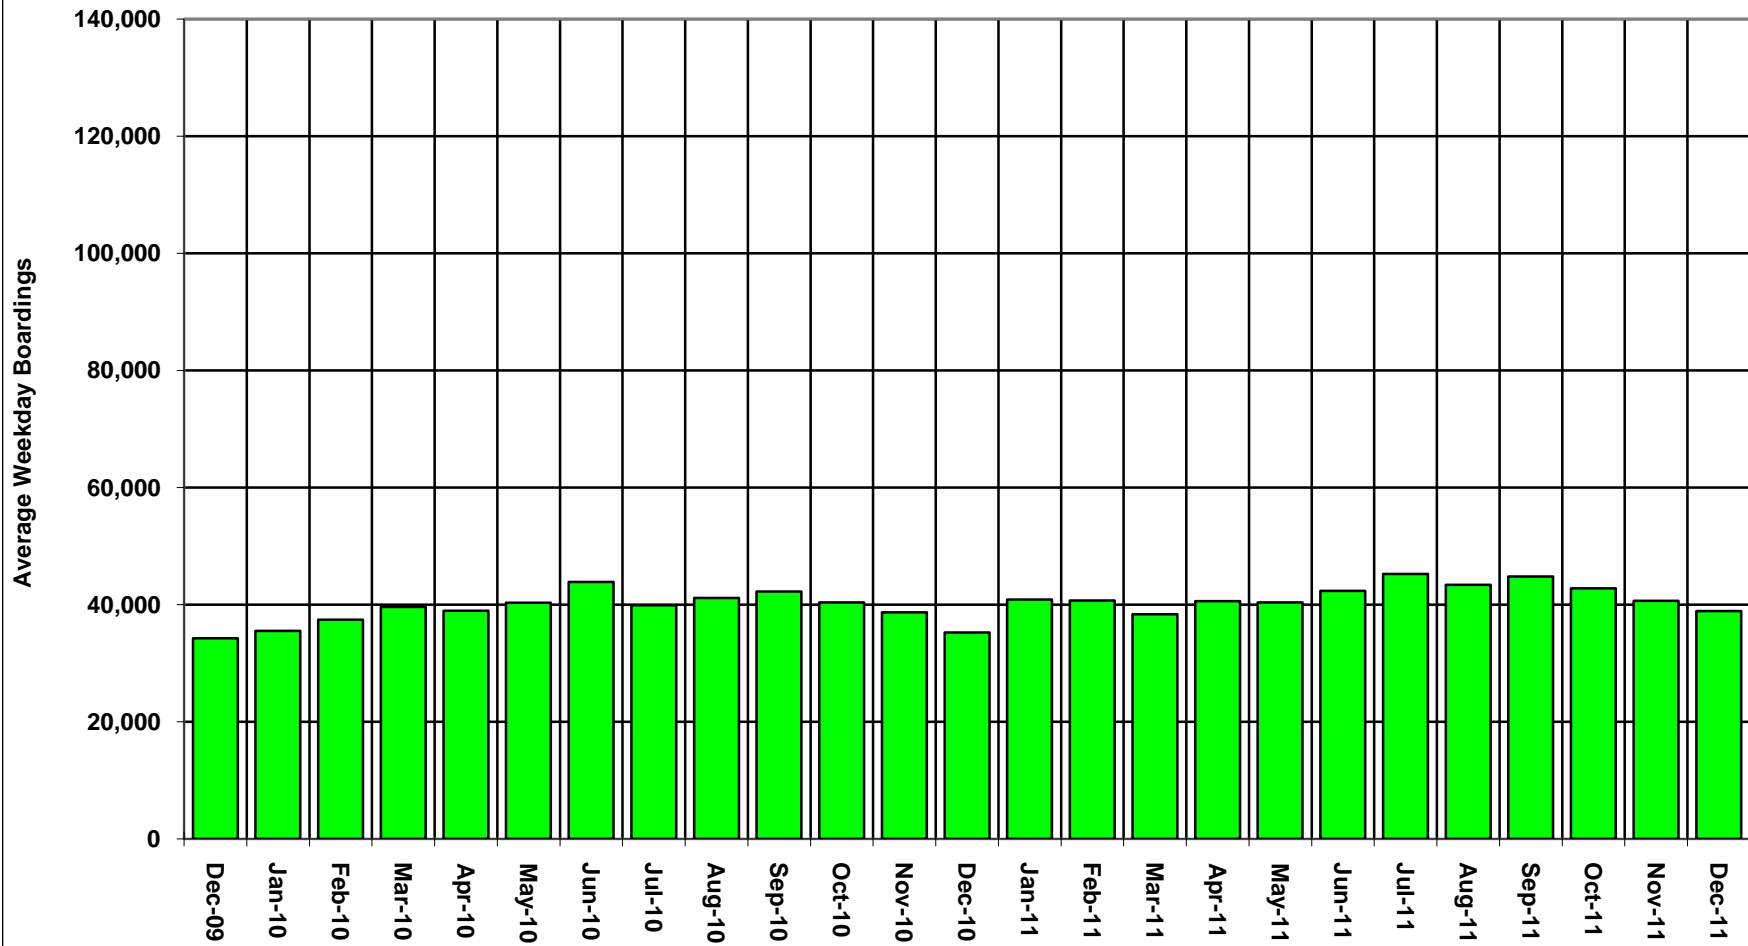

TREND IN METRO GREEN LINE AVERAGE WEEKDAY BOARDINGS

Source: Service Performance Analysis