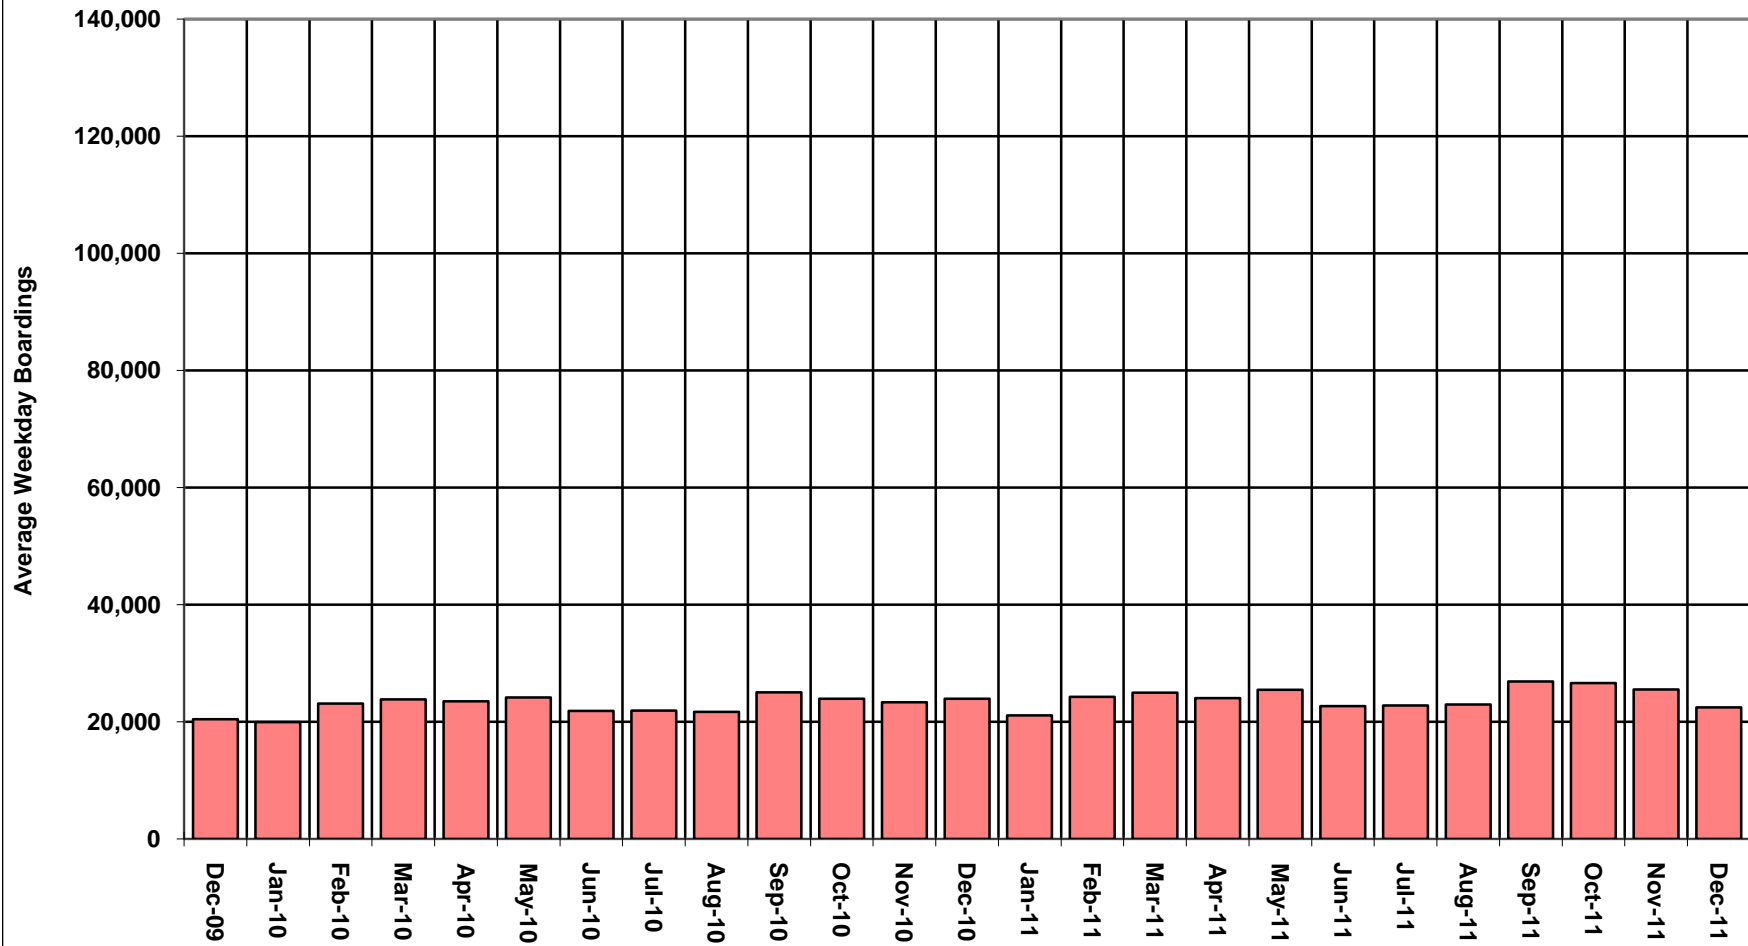

# TREND IN METRO BUS LINE AVERAGE WEEKDAY BOARDINGS \*

Source: Service Performance Analysis

\* Data excludes Orange Line boardings.

# TREND IN METRO ORANGE LINE AVERAGE WEEKDAY BOARDINGS

Source: Service Performance Analysis

# TREND IN METRO BLUE LINE AVERAGE WEEKDAY BOARDINGS

Source: Service Performance Analysis

# TREND IN METRO RED LINE AVERAGE WEEKDAY BOARDINGS

Source: Service Performance Analysis