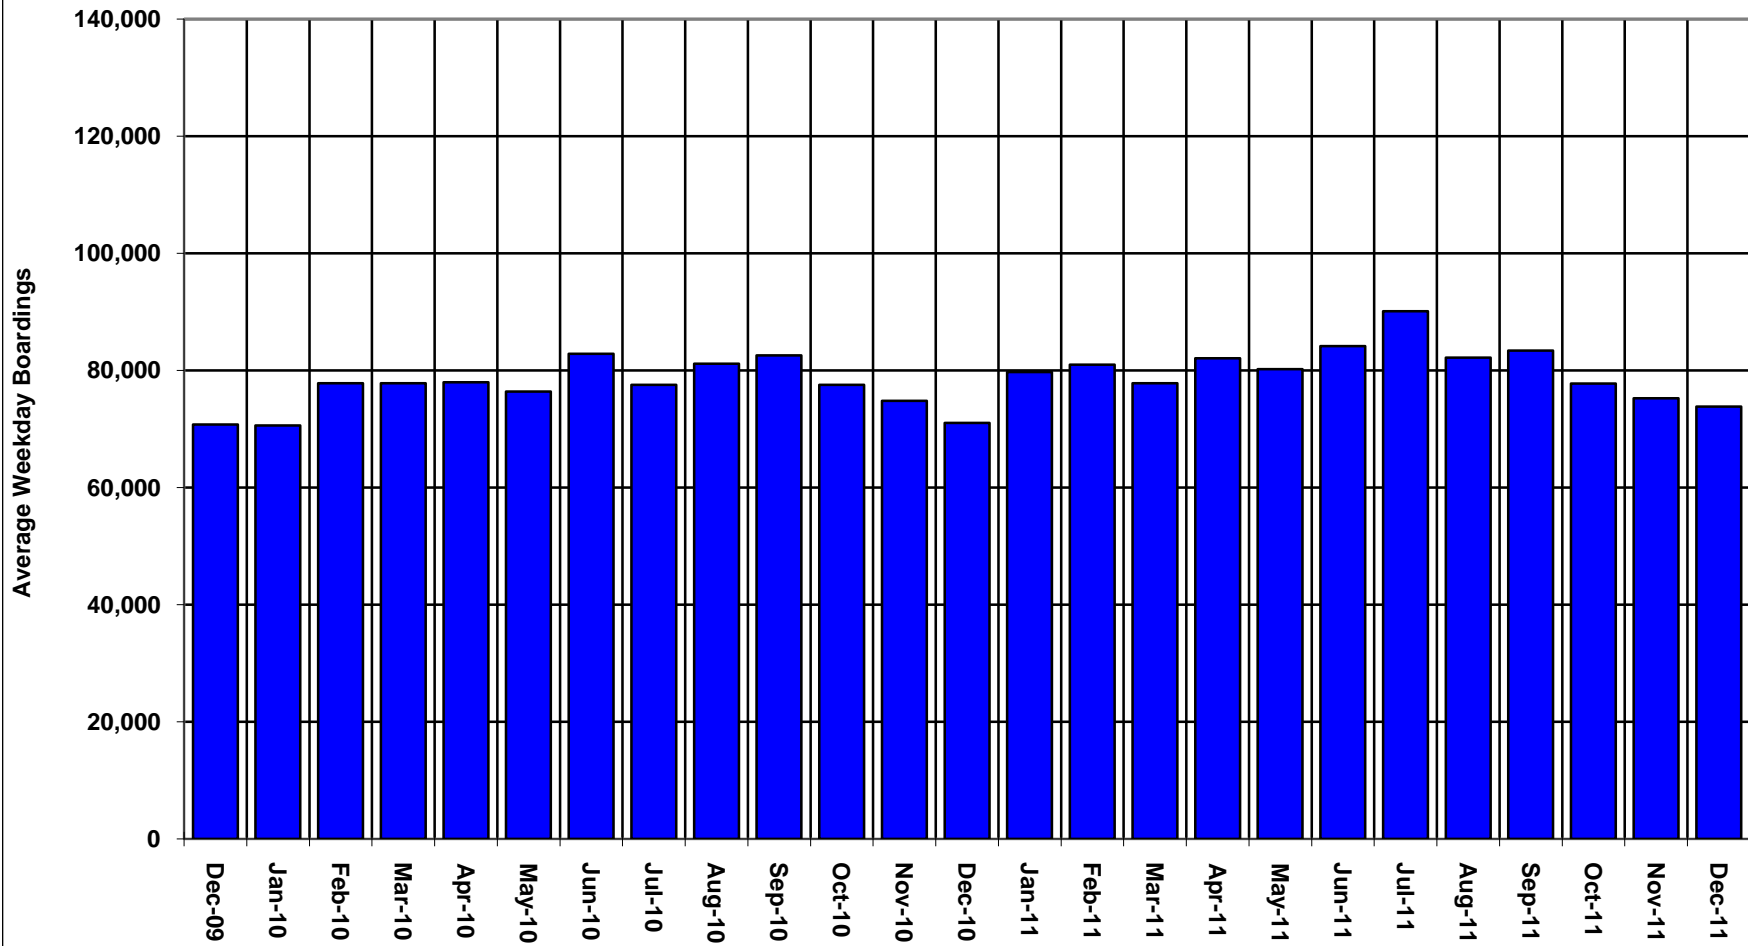

# TREND IN METRO BUS LINE AVERAGE WEEKDAY BOARDINGS \*

Source: Service Performance Analysis

\* Data excludes Orange Line boardings.

# TREND IN METRO ORANGE LINE AVERAGE WEEKDAY BOARDINGS

Source: Service Performance Analysis

# TREND IN METRO BLUE LINE AVERAGE WEEKDAY BOARDINGS

Source: Service Performance Analysis

# TREND IN METRO RED LINE AVERAGE WEEKDAY BOARDINGS

Source: Service Performance Analysis