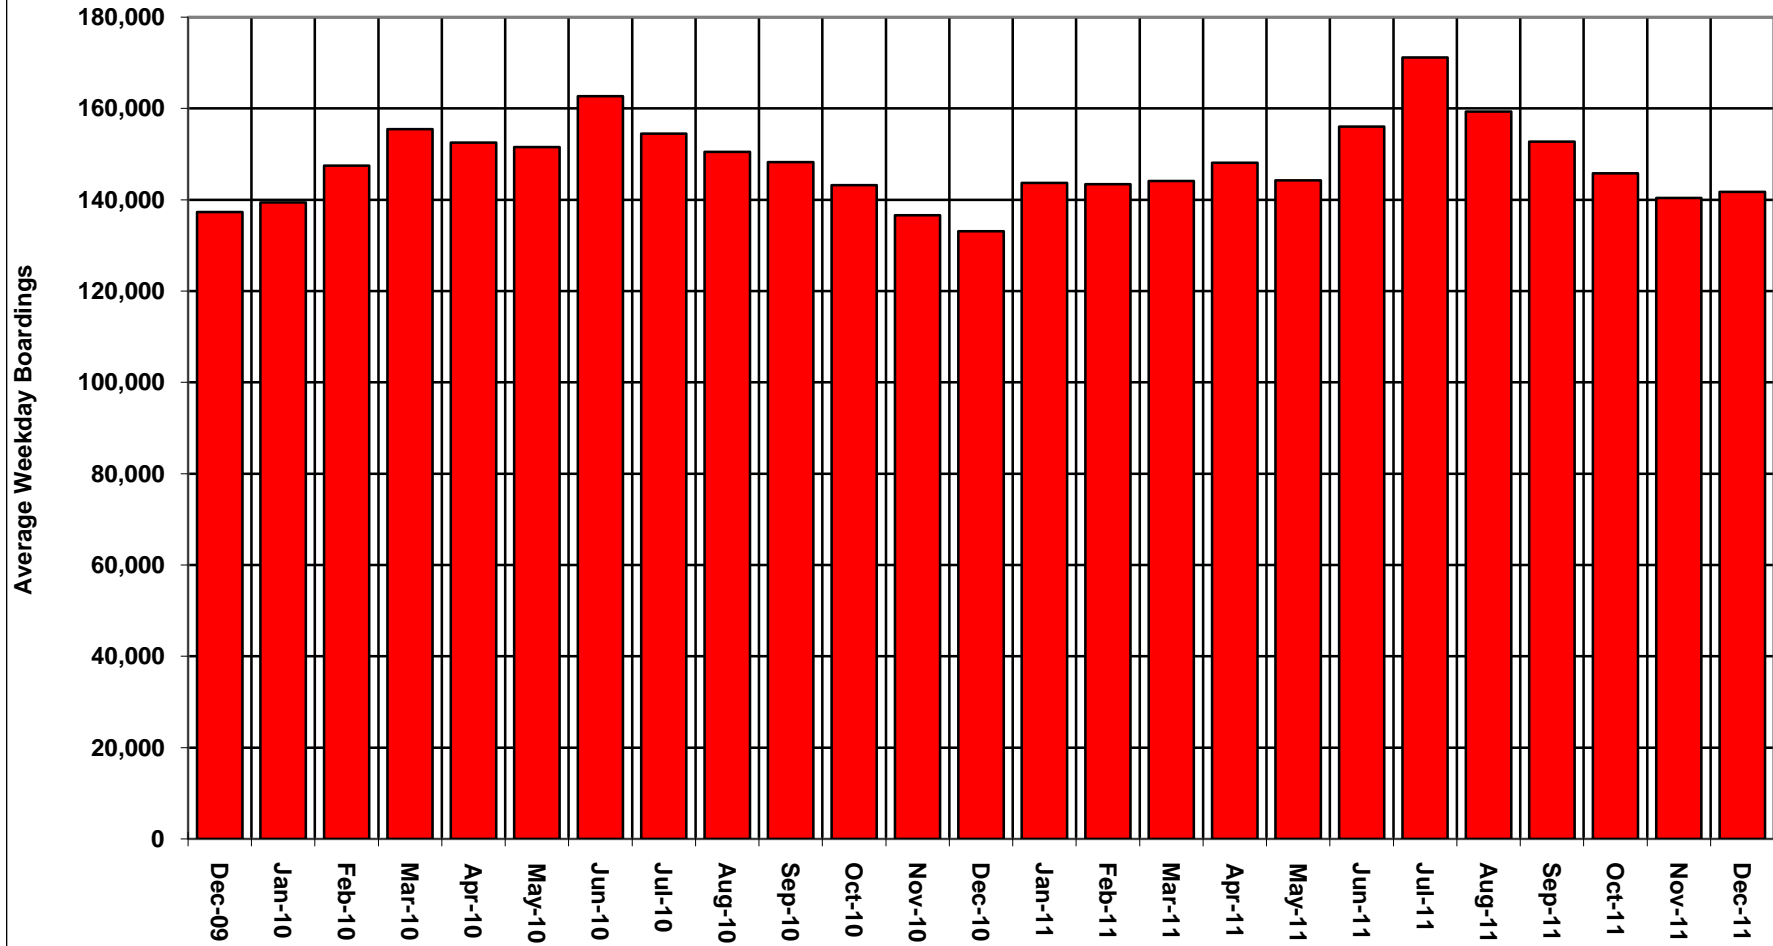

# TREND IN METRO BUS LINE AVERAGE WEEKDAY BOARDINGS \*

Source: Service Performance Analysis

\* Data excludes Orange Line boardings.

# TREND IN METRO ORANGE LINE AVERAGE WEEKDAY BOARDINGS

Source: Service Performance Analysis

# TREND IN METRO BLUE LINE AVERAGE WEEKDAY BOARDINGS

Source: Service Performance Analysis

# TREND IN METRO RED LINE AVERAGE WEEKDAY BOARDINGS

Source: Service Performance Analysis