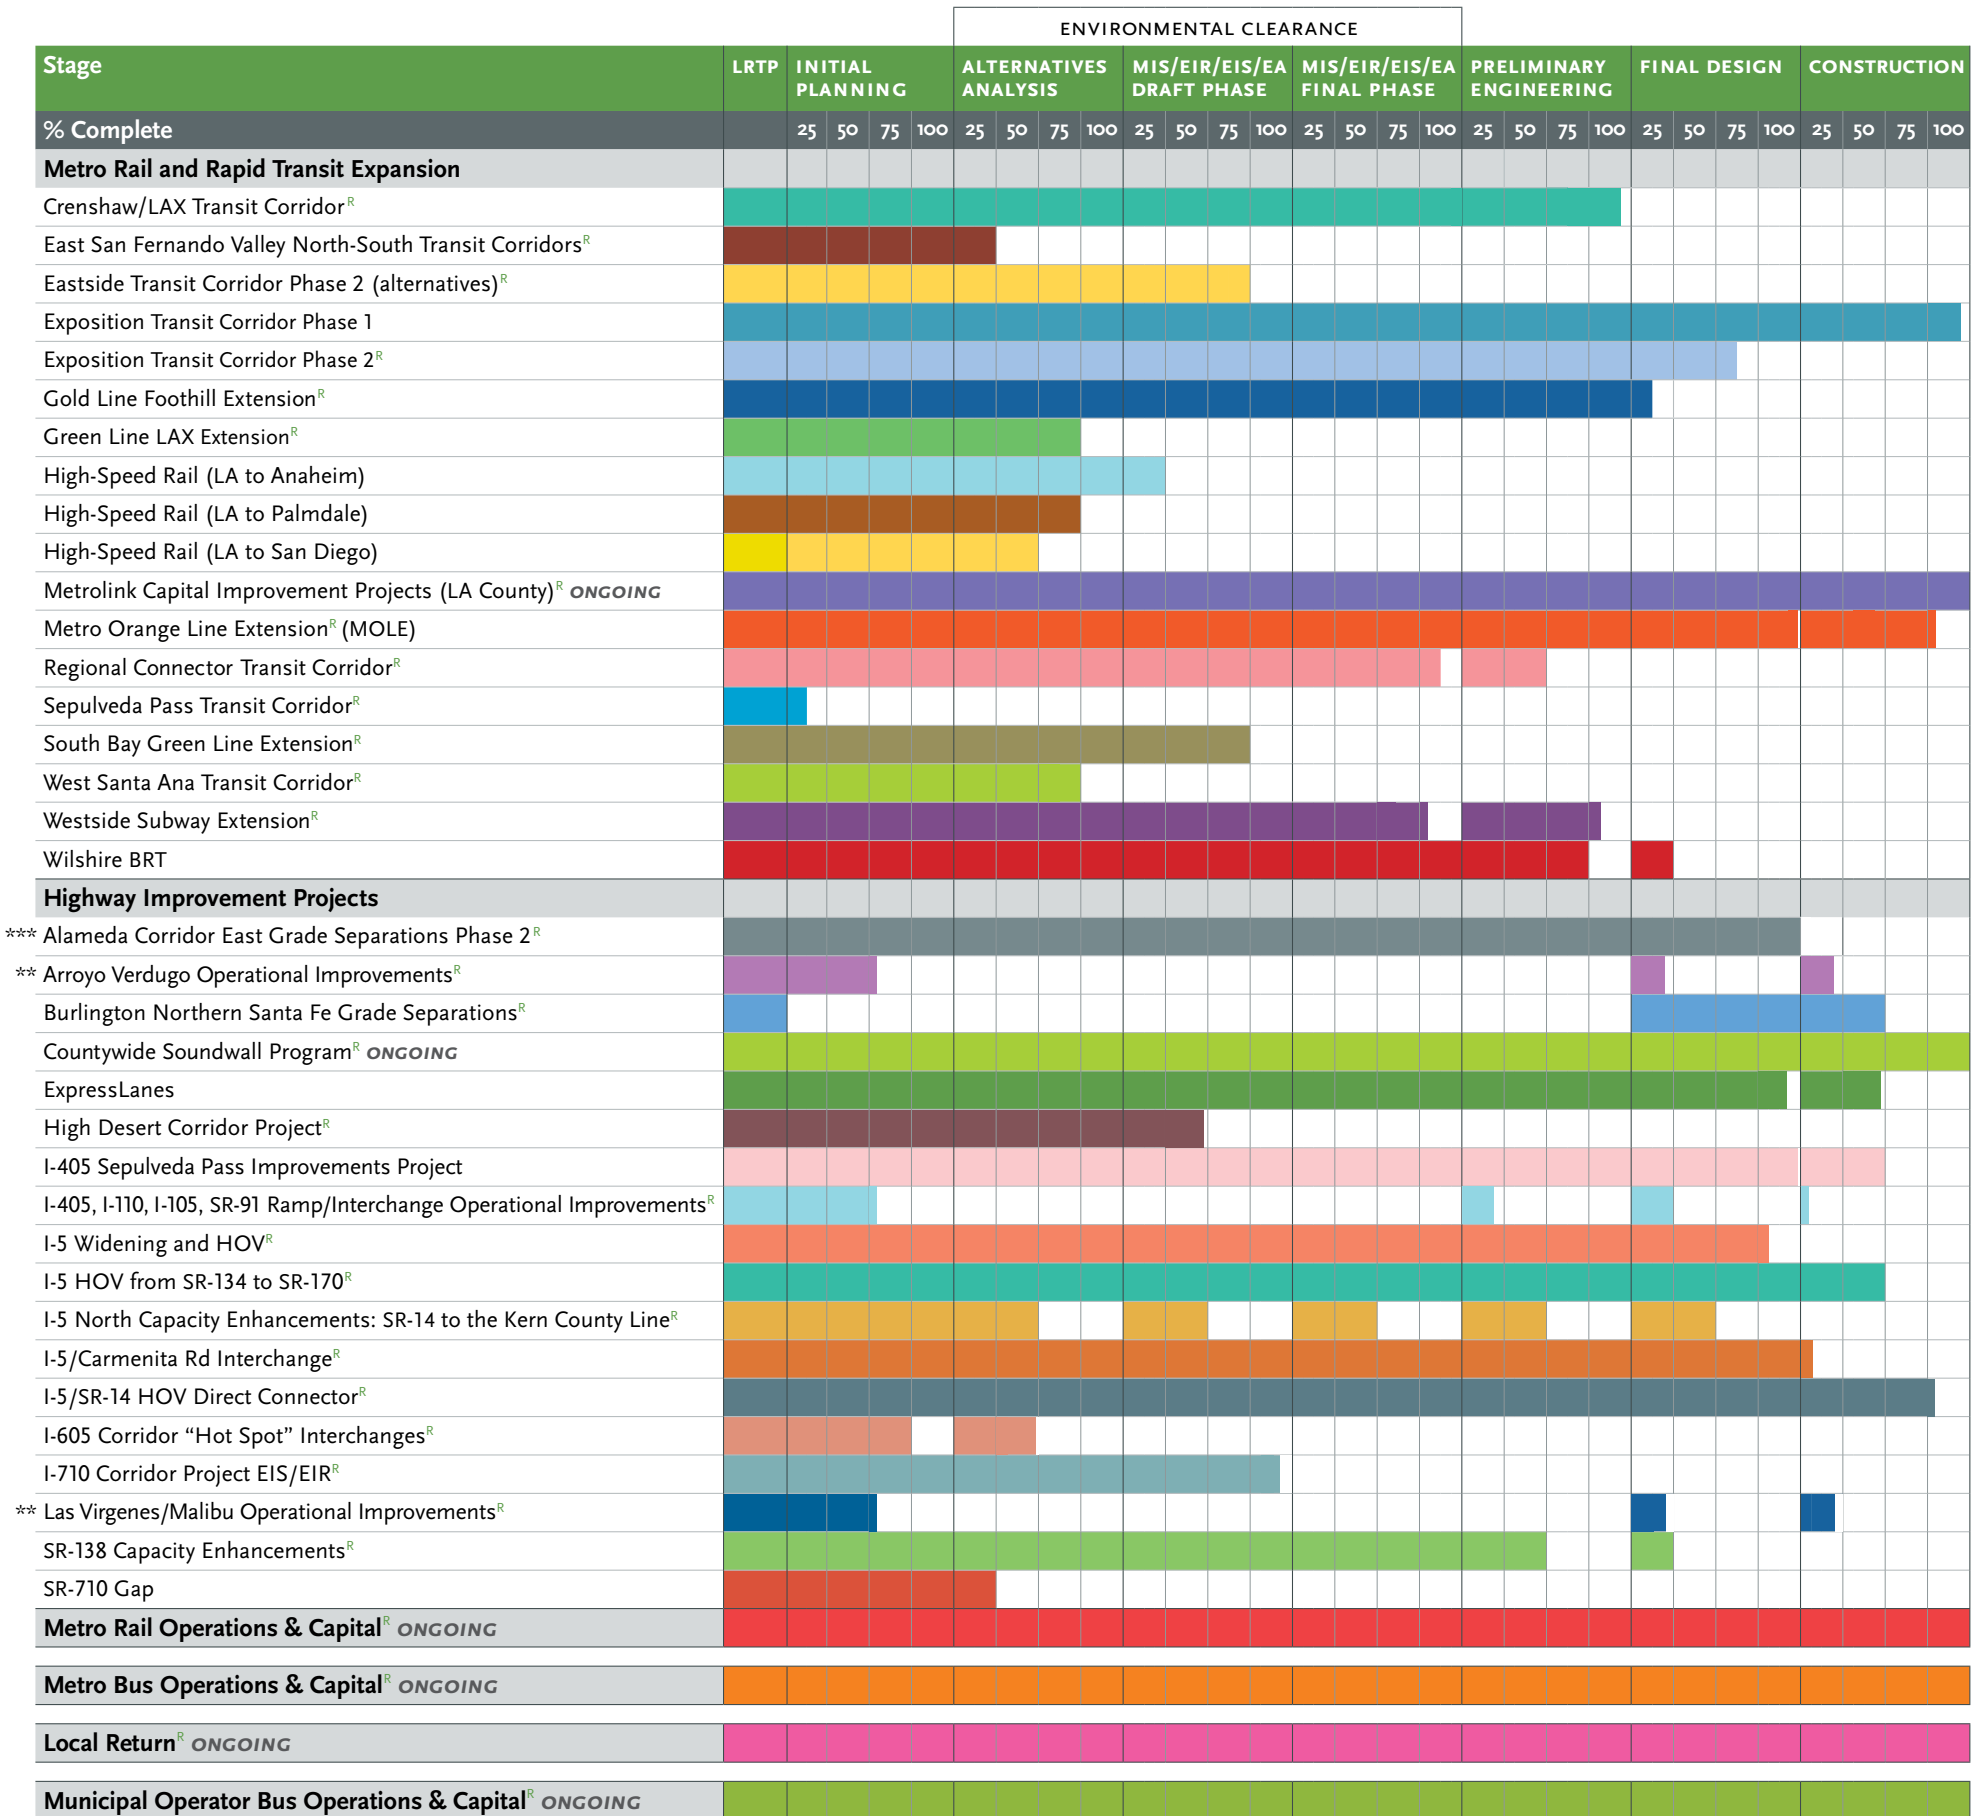

PROJECT DELIVERY PROGRESSION*

IN THE WORKS

^R Funded by Measure R

* All projects funded by State, Federal and/or non-Measure R local revenues unless noted otherwise.

** Includes multiple projects at various stages of development.

*** San Gabriel Valley Trench Project