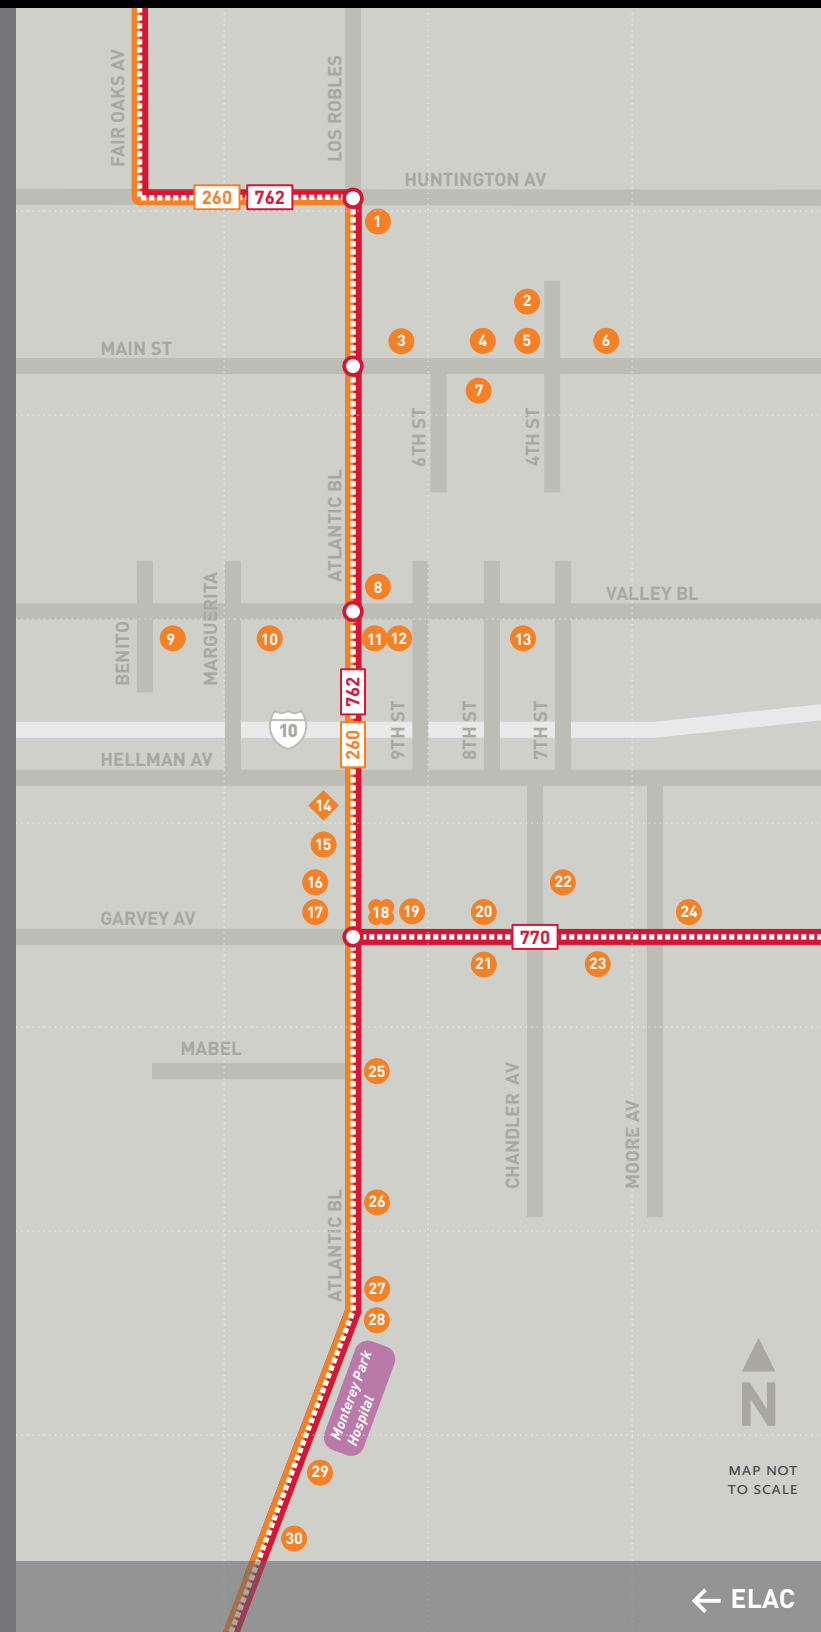

## Destinations

### DINING

- 4 Alondra Hot Wings  
515 W Main St
- 9 Angelo's Italian Restaurant  
1540 W Valley Bl
- 11 Ba Le French  
Sandwich & Bakery  
1426 S Atlantic Bl
- 10 Belly Buster  
Sandwich Shoppe  
1142 W Valley Bl
- 13 The Boiling Crab  
742 W Valley Bl
- 19 Capital Seafood  
755 W Garvey Av
- 30 Cook's Tortas  
1944 S Atlantic Bl
- 17 Daikokuya  
111 N Atlantic Bl Ste 241
- 21 Diamond Bakery  
744 W Garvey Av
- 6 Denny's  
369 W Main St
- 15 Dumpling Master  
Restaurant  
423 N Atlantic Bl Ste 106
- 27 Elite Chinese Restaurant  
700 S Atlantic Bl
- 17 Empress Harbor  
Restaurant  
111 N Atlantic Bl Ste 350
- 25 Hot Pot Hot Pot  
120 S Atlantic Bl
- 1 In-N-Out Burger  
1210 N Atlantic Bl
- 5 Indo Kitchen  
5 N 4th St
- 3 Loving Hut  
621 W Main St
- 20 Mandarin Noodle House  
701 W Garvey Av
- 25 Marie Callender's  
Restaurant & Bakery  
220 S Atlantic Bl
- 28 Mexicatessen  
830 S Atlantic Bl
- 26 Mr Baguette  
400 S Atlantic Bl
- 26 NBC Seafood  
404 S Atlantic Bl
- 16 Ocean Star  
Seafood Restaurant  
145 N Atlantic Bl
- 25 The Open Door  
122 S Atlantic Bl
- 22 Osho Sushi  
112 N Chandler Av Ste 101
- 8 Popeyes Louisiana Chicken  
1013 W Valley Bl
- 24 Pronto Donuts  
555 W Garvey Av
- 23 Sham Tseng BBQ Shop  
634 W Garvey Av
- 12 Starbucks  
1410 S Atlantic Bl
- 29 Shinano Restaurant  
1106 S Atlantic Bl
- 17 Shin Sen Gumi  
Yakitori and Shabu Shabu  
111 N Atlantic Bl Ste 248
- 2 Silver Spoon  
401 W Main St
- 7 Tea Station  
560 W Main St
- 1 Twohey's Restaurant  
1224 N Atlantic Bl
- 12 Wok & Noodle  
828 W Valley Bl
- 1 Z Sushi  
1132 N Garfield Av

## Atlantic Bl Inset

- Metro Local
- Metro Rapid and Metro Rapid Stop
- Street

## Destinations to/from ELAC