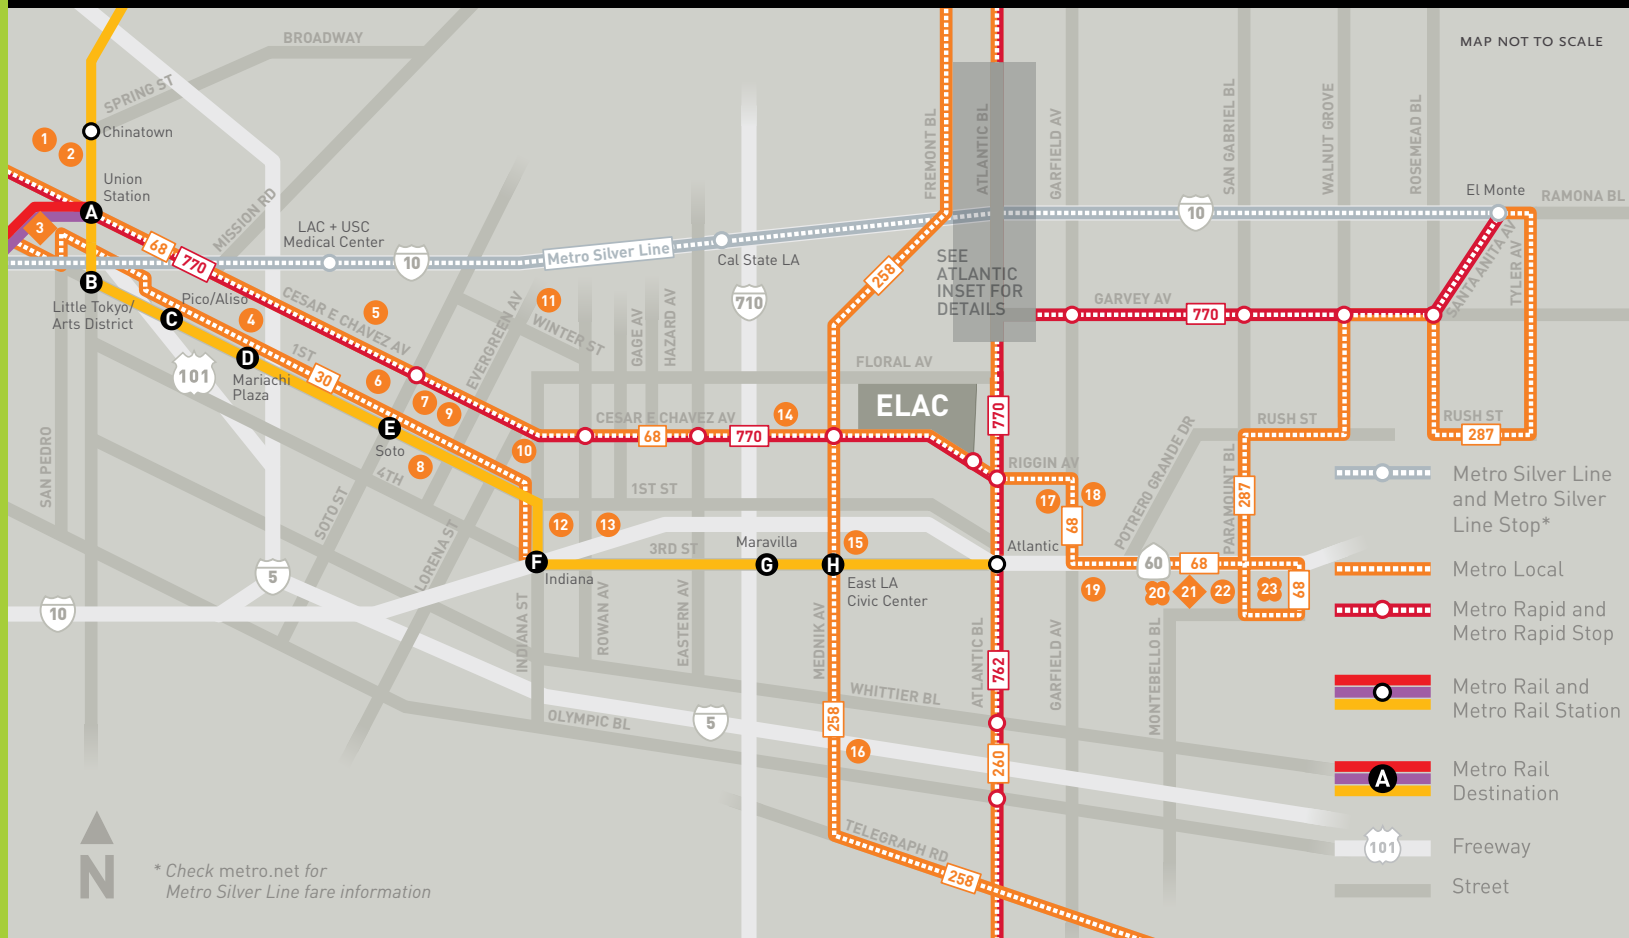

## Atlantic Bl Inset

- Metro Local
- Metro Rapid and Metro Rapid Stop
- Street

A Metro bus line is always around the corner at East LA College, and the Gold Line is just a few blocks away. So it's easy to get from campus to Downtown, Alhambra, Montebello and more.

For information on Metro bus and rail lines, visit [metro.net/elac](http://metro.net/elac).

## Destinations to/from ELAC

## Metro Rail Destinations