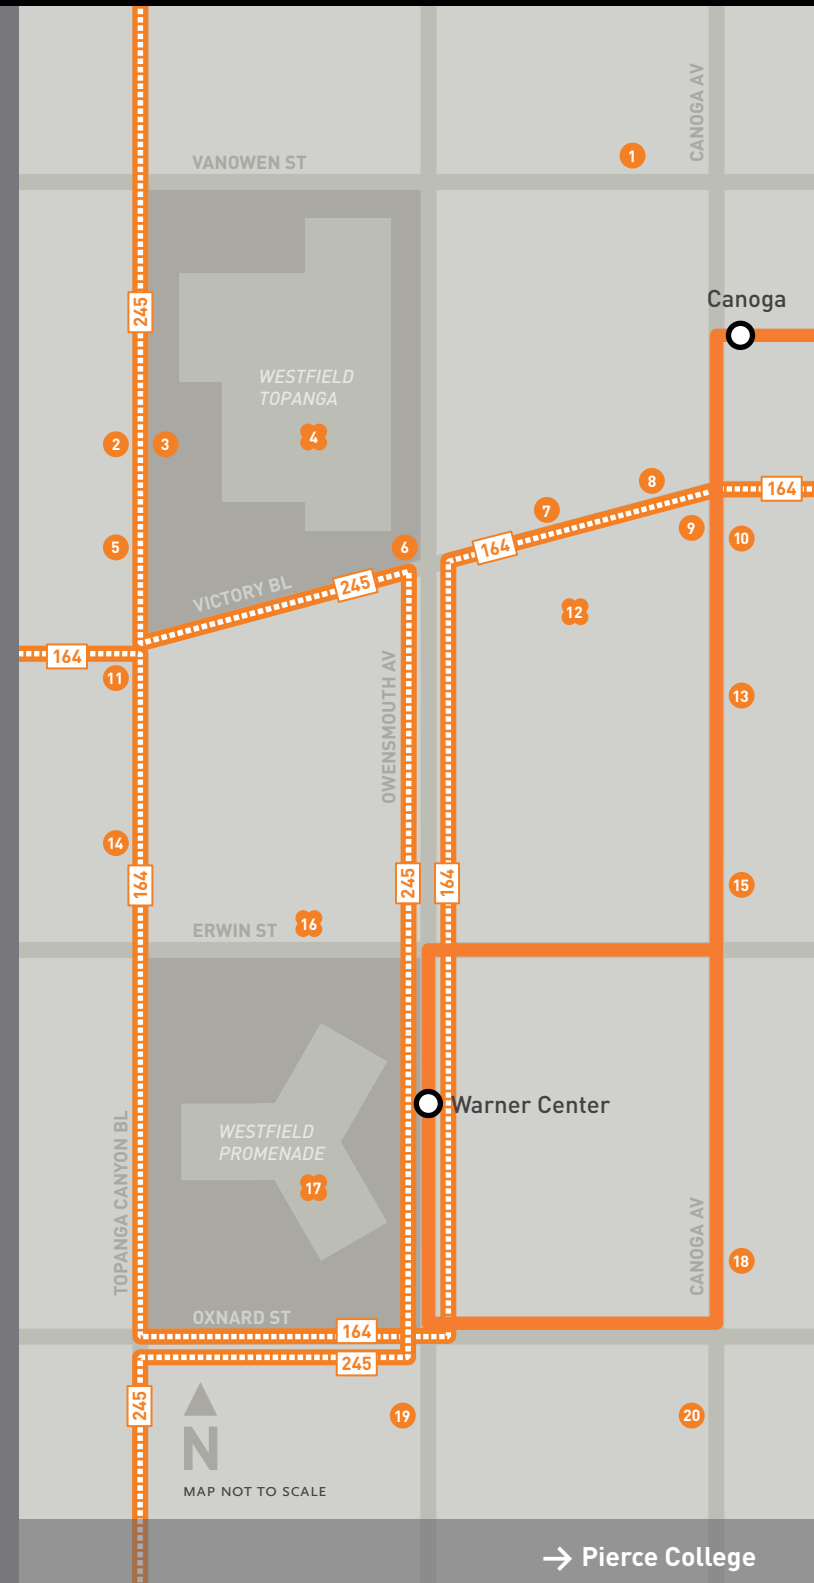

DINING

- > Corner Bakery
- > P.F. Chang's China Bistro
- > Ruth's Chris Steak House
- > Ruby's Diner

ENTERTAINMENT

- > AMC 16 Theaters

SHOPPING

- > Barnes & Noble
- > Macy's

Warner Center Inset

Pierce College

A Metro bus line is always around the corner at Pierce College, making it easy to get from campus to Warner Center, North Hollywood and more.

For information on Metro bus and rail lines, visit metro.net/pierce.

Destinations to/from Pierce College

A RESEDA

- > Corrientes 348
Argentine Restaurant
6113 Reseda Bl
- > Paladino's
6101 Reseda Bl

B BALBOA

- > Balboa Sports Center
17015 Burbank Bl
- > Lake Balboa

C WOODLEY

E UNIVERSAL CITY

- > Universal CityWalk
- > Universal Studios

NIGHTLIFE

- 15 Ireland's 32
13721 Burbank Bl
- 17 Robin Hood British Pub
13640 Burbank Bl
- 12 Springbok Bar & Grill
16153 Victory Bl

DINING

- 6 Akari Sushi
19948 Ventura Bl
- 16 Barone's Famous Italian Restaurant
13726 Oxnard St
- 9 Fab Hot Dogs
19417 1/2 Victory Bl
- 7 Curry Bowl
19662 Ventura Bl
- 10 Firehouse Restaurant
18450 Victory Bl
- 14 Four 'n 20 Restaurant Grill & Bakery
5530 Van Nuys Bl
- 6 Green Cottage
20022 Ventura Bl
- 6 In-N-Out Burger
19920 Ventura Bl
- 1 Jerry's Famous Deli
21857 Ventura Bl
- 4 Kabuki Japanese Restaurant
20940 Ventura Bl
- 7 La Finestra Trattoria Italiana
19647 Ventura Bl
- 8 Malek's Restaurant
20050 Vanowen St #J