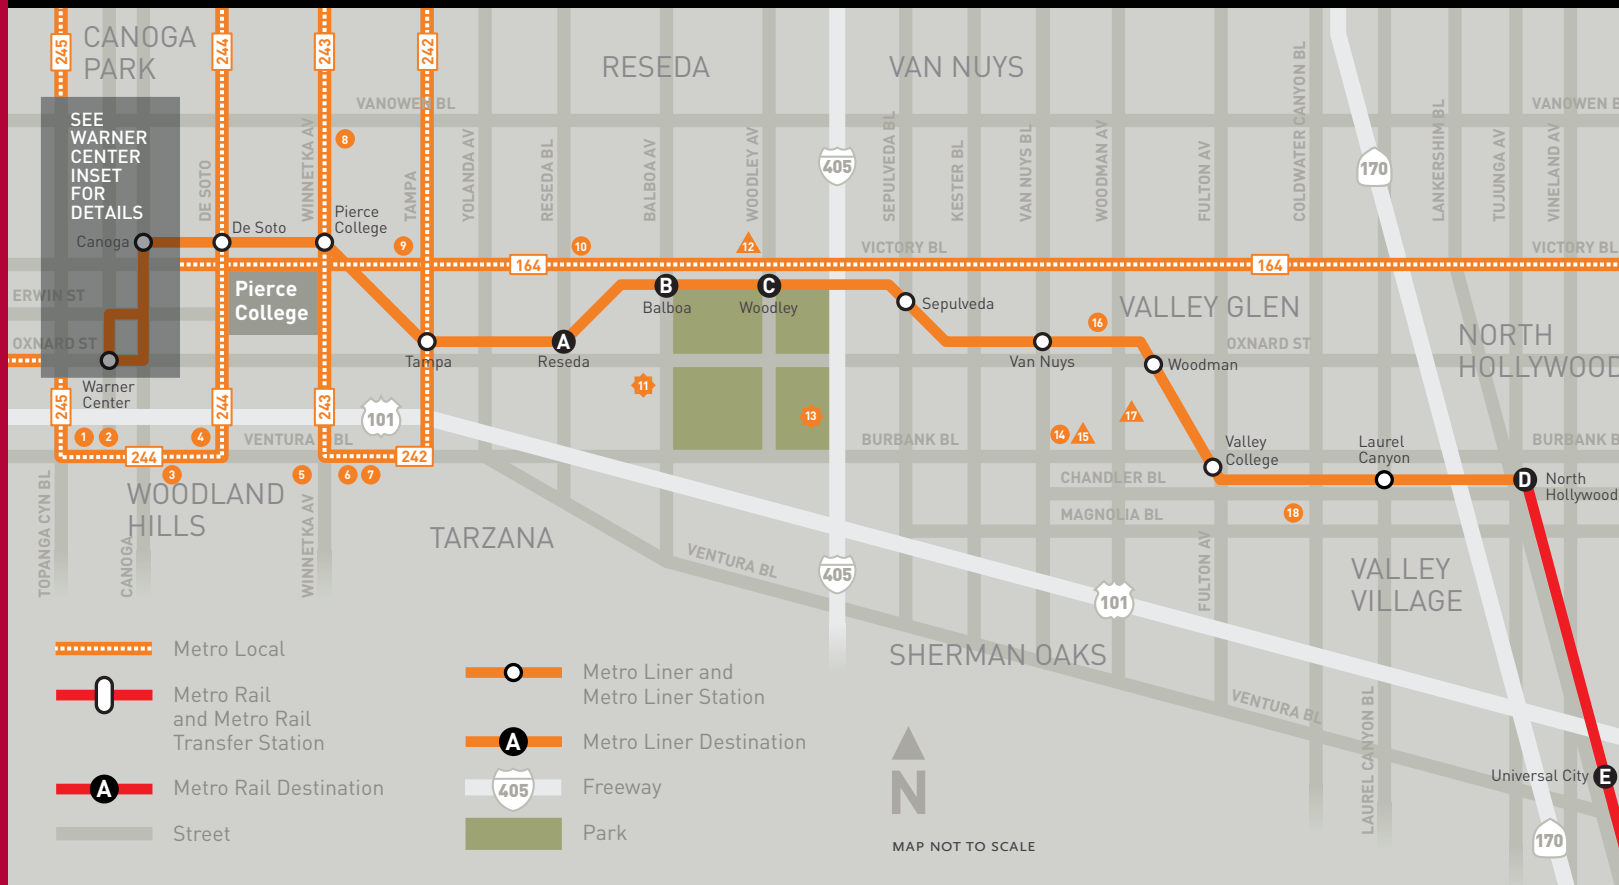

DINING

- > Corner Bakery
- > P.F. Chang's China Bistro
- > Ruth's Chris Steak House
- > Ruby's Diner

ENTERTAINMENT

- > AMC 16 Theaters

SHOPPING

- > Barnes & Noble
- > Macy's

Warner Center Inset

Pierce College

A Metro bus line is always around the corner at Pierce College, making it easy to get from campus to Warner Center, North Hollywood and more.

For information on Metro bus and rail lines, visit metro.net/pierce.

Destinations to/from Pierce College

A RESEDA

- > Corrientes 348
Argentine Restaurant
6113 Reseda Bl
- > Paladino's
6101 Reseda Bl

B BALBOA

- > Balboa Sports Center
17015 Burbank Bl
- > Lake Balboa

C WOODLEY

E UNIVERSAL CITY

- > Universal CityWalk
- > Universal Studios

NIGHTLIFE

- 15 Ireland's 32
13721 Burbank Bl
- 17 Robin Hood British Pub
13640 Burbank Bl
- 12 Springbok Bar & Grill
16153 Victory Bl

DINING

- 6 Akari Sushi
19948 Ventura Bl
- 16 Barone's Famous Italian Restaurant
13726 Oxnard St
- 9 Fab Hot Dogs
19417 1/2 Victory Bl
- 7 Curry Bowl
19662 Ventura Bl
- 10 Firehouse Restaurant
18450 Victory Bl
- 14 Four 'n 20 Restaurant Grill & Bakery
5530 Van Nuys Bl
- 6 Green Cottage
20022 Ventura Bl
- 6 In-N-Out Burger
19920 Ventura Bl
- 1 Jerry's Famous Deli
21857 Ventura Bl
- 4 Kabuki Japanese Restaurant
20940 Ventura Bl
- 7 La Finestra Trattoria Italiana
19647 Ventura Bl
- 8 Malek's Restaurant
20050 Vanowen St #J