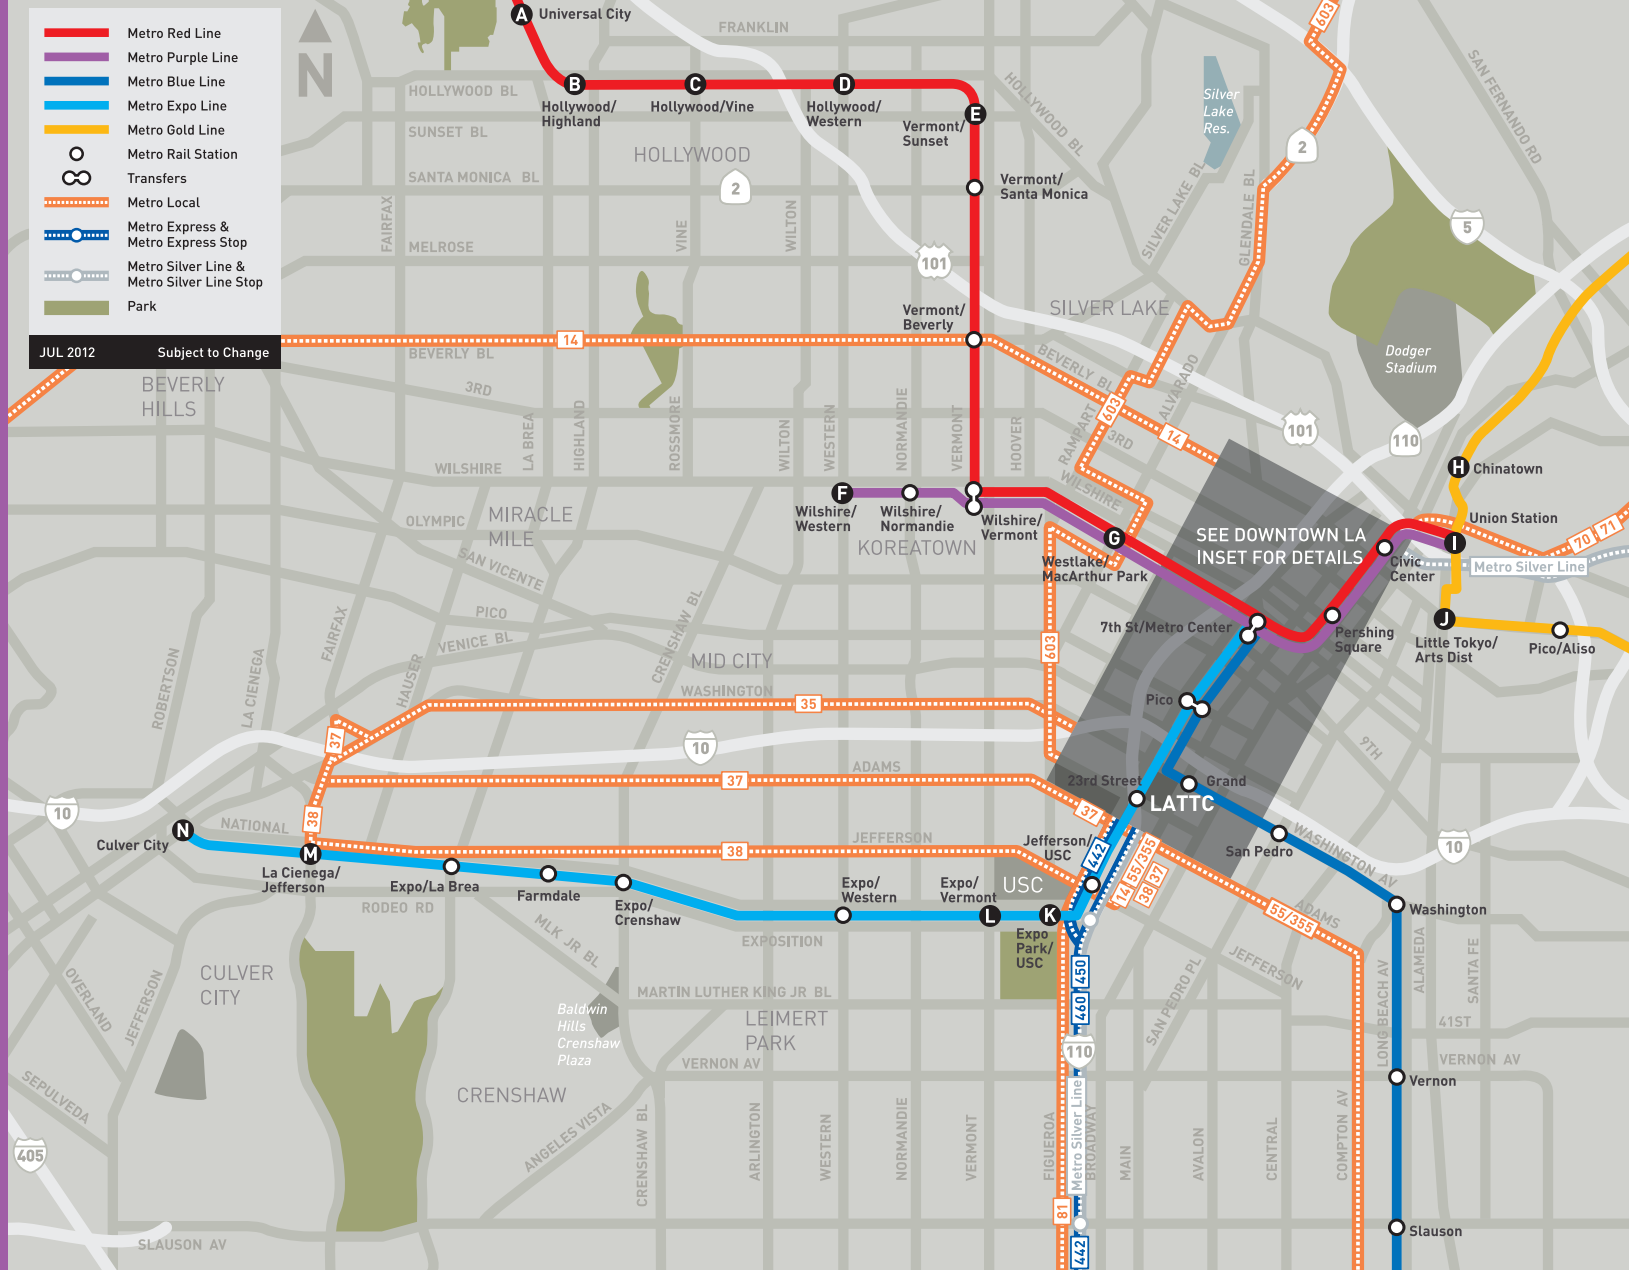

It's easy to Go Metro.

- 1 Find \$1.50
- 2 Get on and pay*
- 3 Ride

* Better yet, buy a student discount pass. Visit metro.net/lattc for more information.

Destinations to/from LA Trade Tech

Metro Rail Destinations

A UNIVERSAL CITY

- > Universal CityWalk
- > Universal Studios

B HOLLYWOOD/HIGHLAND

- > Egyptian Theatre
6712 Hollywood Bl
- > Grauman's Chinese Theatre
6925 Hollywood Bl
- > Hollywood & Highland Center
- > Hollywood Walk of Fame

F WILSHIRE/WESTERN

- > Koreatown
- > The Wiltern
3790 Wilshire Bl

G WESTLAKE/MACARTHUR PARK

- > Langer's
704 S Alvarado St

H CHINATOWN

- > Chung King Road Art Galleries

I UNION STATION

- > Olvera Street
- > Philippe the Original
1001 N Alameda St

L EXPO/VERMONT

- > Natural History Museum
900 Exposition Bl

M LA CIENEGA/JEFFERSON

- > Target
3535 S La Cienega Bl

N CULVER CITY

- > Kirk Douglas Theatre
9820 Washington Bl
- > Santa Monica Pier
Take Metro Rapid 733