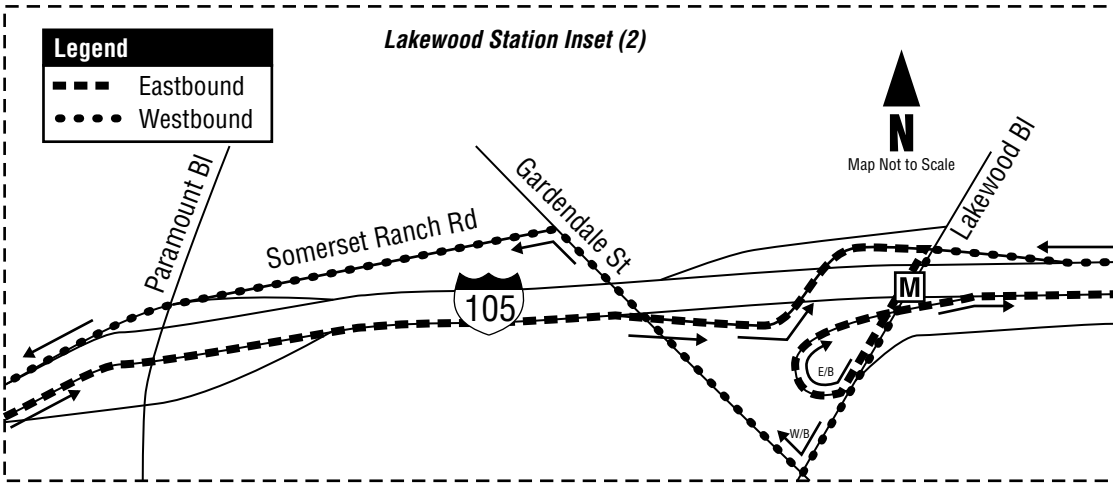

Line 622 -- Cancel Service

Legend

- ⊗ Timepoints and Stop used on Timetable
- M Timepoint and Metro Rail Station
- M Metro Rail Station

Metro Bus Lines Shown at Transfer Locations Subject to Change Without Notice