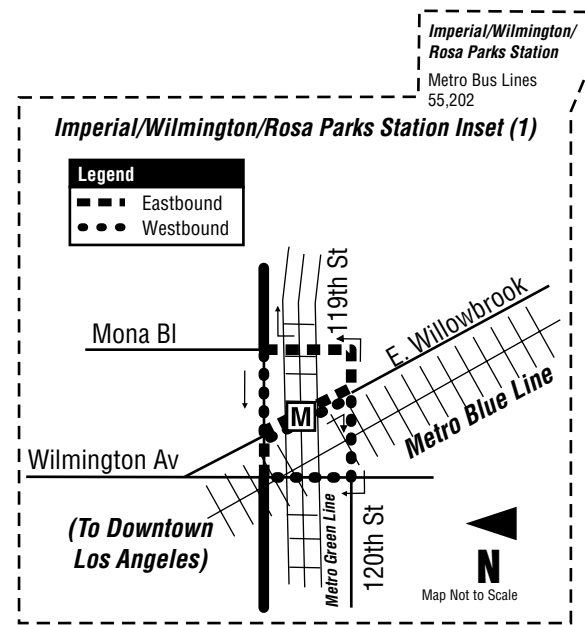

Line 622 -- Cancel Service

Legend

- ⊗ Timepoints and Stop used on Timetable
- M Timepoint and Metro Rail Station
- M Metro Rail Station

Metro Bus Lines Shown at Transfer Locations Subject to Change Without Notice