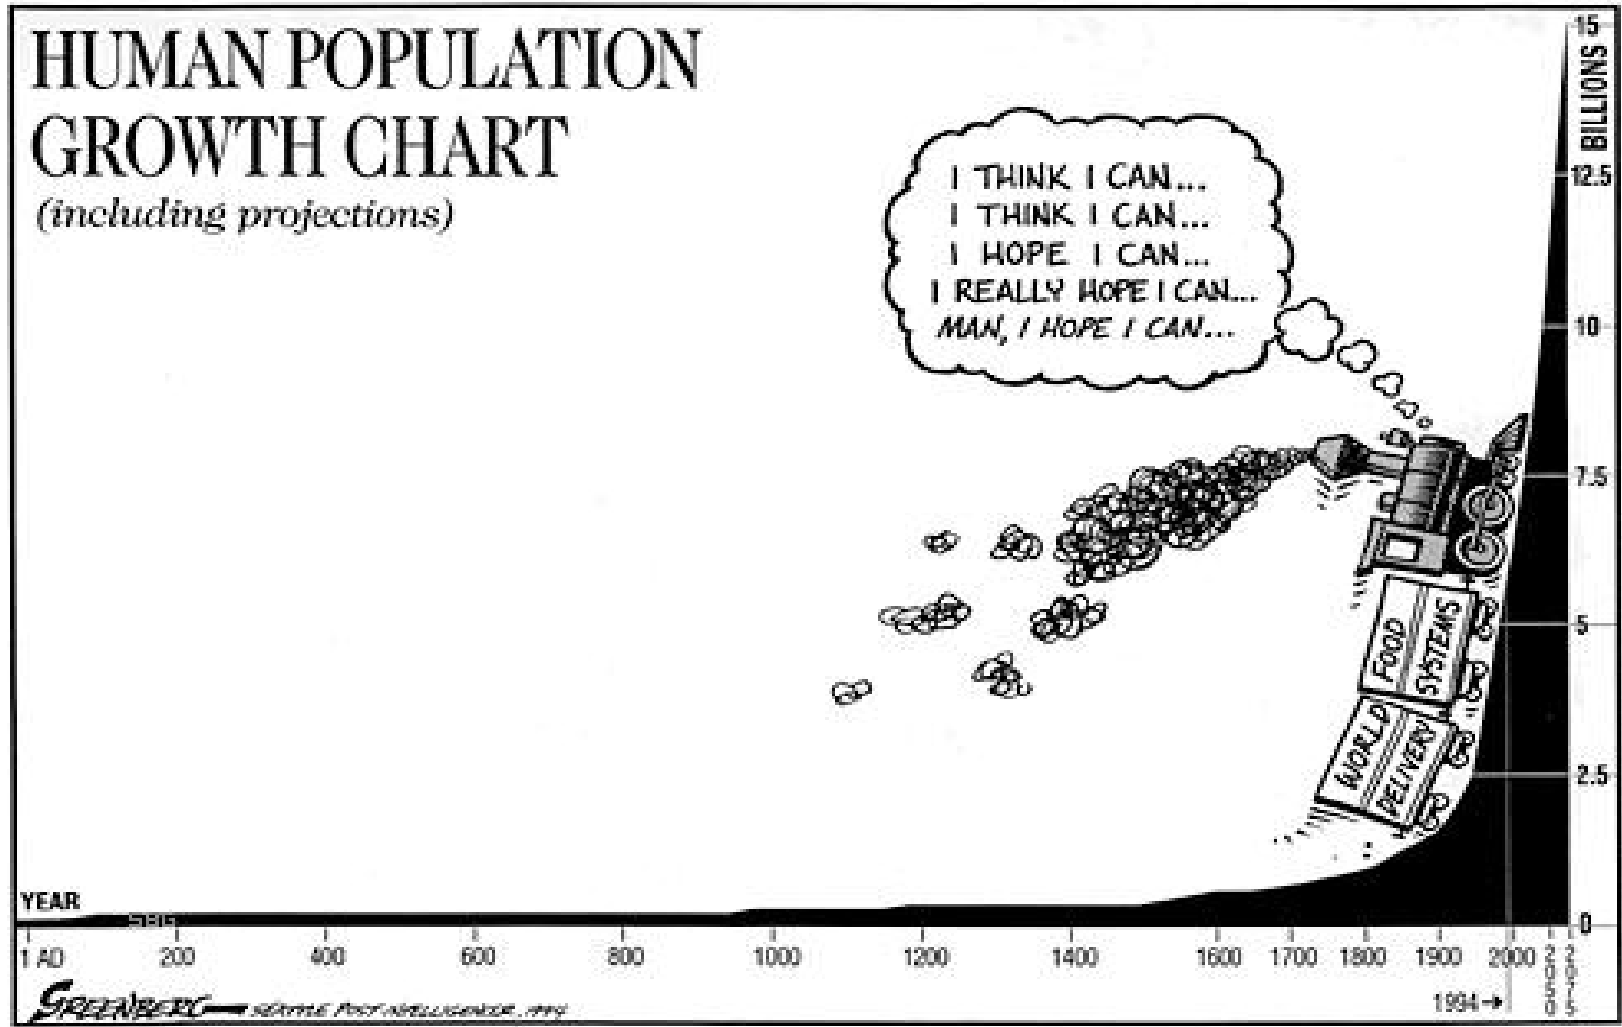

Sustainability and Sustainable Procurement

Presented by
Karl Bruskotter, City of Santa Monica

May 6th, 2009

Population pressures & limited resources

Challenges Facing California

- Population increases 600,000/year
- Creates more demand:
 - Water, Energy, Materials
 - Products/Services
- Also creates more:
 - Pollution
 - GHG Emissions
 - Waste